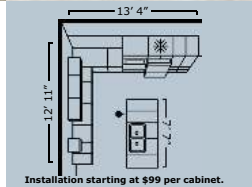

TUTEMO open cabinet
$55

SEKTION/VEDDINGE white cabinets
Priced from

$79/linear foot

Price based on a 10x10' kitchen

What's included in the price? See page 75.

EXPRESS YOURSELF