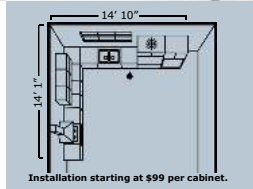

RA=REQUIRES ASSEMBLY