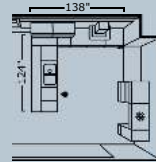

Installation starts at $99 per cabinet.

RA=REQUIRES ASSEMBLY

ENTHUSIASTIC AMATEUR OR MASTER CHEF? EITHER WAY, WE'VE GOT YOU COVERED.