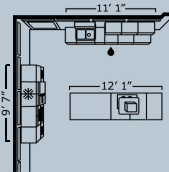

Installation starting at $99 per cabinet.

YOUR LIFE. YOUR KITCHEN.