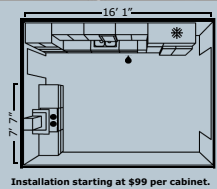

SEKTION/EKSTAD dark brown cabinets
Priced from
$135/linear foot
Price based on a 10'x10' kitchen

What's included in the price? See page 75.

Installation starting at $99 per cabinet.

THIS KITCHEN MAY LOOK BROWN. IT'S ACTUALLY GREEN.