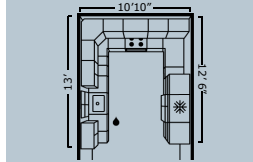

It's all in the details. Undermount sinks, cabinet and in-drawer lighting, and decorative mouldings all play their part in making your new kitchen look and feel luxurious.