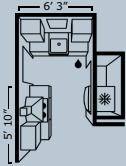

Installation starting at $99 per cabinet.

SMALL ROOM WITH QUIRKY ARCHITECTURE? NO PROBLEM.