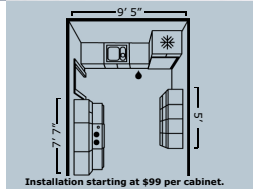

RA=REQUIRES ASSEMBLY