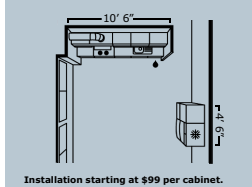

LAGAN ceramic
top range
$599

SEKTION/HÄGGEBY white cabinets

Priced from

$59/linear foot

Price based on a 10'x10' kitchen

What's included in the price? See page 75.

Installation starting at $99 per cabinet.

WHEN BASIC IS BEST