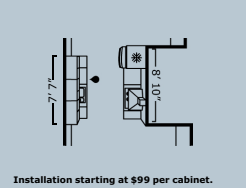

Installation starting at $99 per cabinet.