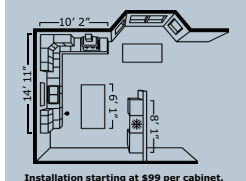

A KITCHEN BUILT FOR TODAY. AND LOTS OF TOMORROWS.