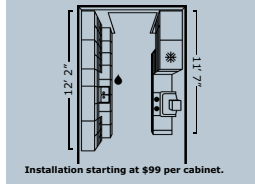

Installation starting at $99 per cabinet.