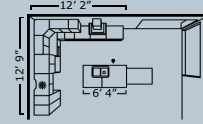

Installation starting at $99 per cabinet.

RA=REQUIRES ASSEMBLY