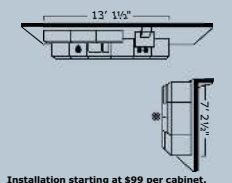

Installation starting at $99 per cabinet.

RA=REQUIRES ASSEMBLY

FREEDOM OF CHOICE