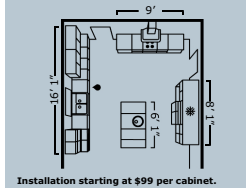

Installation starting at $99 per cabinet.

RA=REQUIRES ASSEMBLY