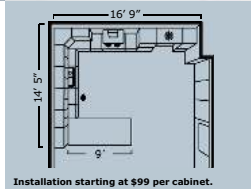

Installation starting at $99 per cabinet.