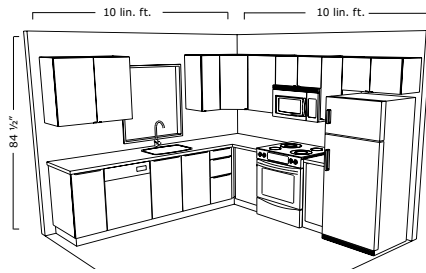

Doors and drawer fronts

FREE
25
Year
Warranty

What's included in the linear foot price?