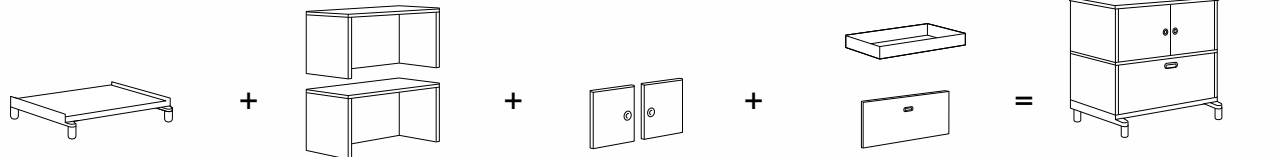

ALL THE PARTS AND PRICES FOR THE STORAGE SERIES

EFFEKTIV

QUALITY TESTING: All EFFEKTIV storage components have been tested and approved for business use in accordance with European and North American safety requirements. EFFEKTIV components all come with a 10-year limited warranty. Contact your local IKEA for details.

HOW TO BUILD YOUR EFFEKTIV STORAGE SOLUTIONS

Think about what you need to store and how much space you have. Start at the bottom ...

And work your way up! Add-on units come in two heights and two widths.

Then add doors, low or high, in a wide selection of colors and finishes.

You can also opt for drawer fronts, file fronts or lockable roll-fronts.

The finished product – to your design and exactly as you want it!

	Base with castors	Use with Add-on units W17¾"
	Grey plastic	$30
	Base with legs	Use with Add-on units W17¾"
	Grey plastic	$20
	Base with legs	Use with Add-on units W17¾"
	Silver color/aluminum	$35
	Base w/solid wood legs	Use w/Add-on units W17¾"
	Birch	$45
	Black brown	$45
	Oak	$45
	Base with castors	Use with Add-on units W33½"
	Grey plastic	$35
	Base with legs	Use with Add-on units W33½"
	Grey plastic	$25
	Base with legs	Use with Add-on units W33½"
	Silver color/aluminum	$40
	Base w/solid wood legs	Use w/Add-on units W33½"
	Birch	$50
	Black brown	$50
	Oak	$50
	Plinth	Use with Add-on units W17¾"
	Birch veneer	$30
	Beech veneer	$30
	Medium brown veneer	$30
	White melamine	$25
	Plinth, solid wood	Use with Add-on units W17¾"
	Antique stain	$45
	Plinth	Use with Add-on units W33½"
	Birch veneer	$35
	Beech veneer	$35
	Medium brown veneer	$35
	White melamine	$30
	Plinth, solid wood	Use with Add-on units W33½"
	Antique stain	$50

	Add-on unit, low	W17¾×D16⅞×H15¾"
	Birch veneer	$30
	Beech veneer	$30
	Medium brown veneer	$30
	Black brown veneer	$30
	Oak veneer	$30
	Antique stain veneer	$30
	White melamine	$25
	Add-on unit, high	W17¾×D16⅞×H31½"
	Birch veneer	$60
	Beech veneer	$60
	Medium brown veneer	$60
	Black brown veneer	$60
	Oak veneer	$60
	Antique stain veneer	$60
	White melamine	$50
	Add-on unit, low	W33½×D16⅞×H15¾"
	Birch veneer	$40
	Beech veneer	$40
	Medium brown veneer	$40
	Black brown veneer	$40
	Oak veneer	$40
	Antique stain veneer	$40
	White melamine	$30
	Add-on unit, high	W33½×D16⅞×H31½"
	Birch veneer	$80
	Beech veneer	$80
	Medium brown veneer	$80
	Black brown veneer	$80
	Oak veneer	$80
	Antique stain veneer	$80
	White melamine	$60
	Wall cabinet frame, low	W33½×D14⅞×H16½"
	Birch veneer	$45
	Beech veneer	$45
	Medium brown veneer	$45
	Black brown veneer	$45
	Oak veneer	$45
	Antique stain veneer	$45
	White melamine	$35