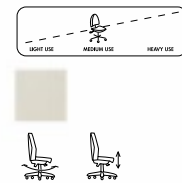

JOEL swivel chair $149
For medium use. Gas lift seat height adjustment, lockable tilt tension. Antique stained solid pine. BLEKINGE white 100% cotton cushion, removable and washable. Imported. RA. W22½xD21½, Seat H17¾-22½"
Also available in grey lacquered pine