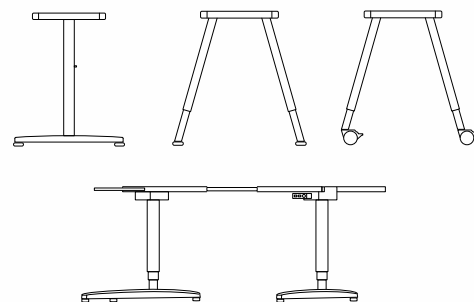

### 3. Choose the leg design

GALANT legs are made of silver or grey lacquered steel and have 4 different designs: A-legs with lockable castors (H28%), adjustable A-legs (H23%-35%) – suitable for large table combinations as they don't get in the way – and adjustable T-legs (H23%-32¼") with aluminum feet. If you want to vary your work position substantially, there is an electric height adjustable sit/stand frame (H26¼-48%).