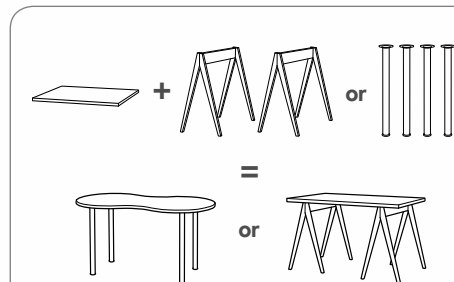

VIKA

When you want to create your own workspace.

VIKA AMON/CURRY table $29

Mix and match table tops with legs or trestles for an adaptable and functional work surface.

VIKA table combinations. RA. 1. AMON/CURRY $29. White lacquered top/lacquered steel legs. L39 $\frac{3}{8}$ " $\times$ W23 $\frac{3}{8}$ " $\times$ H27 $\frac{1}{2}$ ". 2. PERSBO/EKET $59. Solid pine/fiberboard top/foldable steel trestles with plastic shelf. L76 $\frac{3}{4}$ " $\times$ W29 $\frac{1}{2}$ " $\times$ H27 $\frac{1}{2}$ ". 3. AMON/EKET $49. Lacquered birch effect top/foldable steel trestles with plastic shelf. L47 $\frac{1}{4}$ " $\times$ W29 $\frac{1}{2}$ " $\times$ H27 $\frac{1}{2}$ ". 4. LEKNÄS/HENRY $99. Antique stained pine veneer top/solid pine legs. L61 $\times$ W29 $\frac{1}{2}$ " $\times$ H27 $\frac{1}{2}$ "