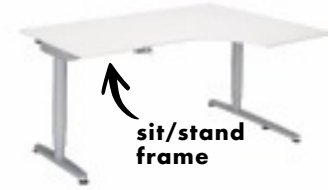

GALANT combination
$199

GALANT combination
$259

10 YEAR LIMITED WARRANTY
IKEA

IKEA QUALITY

All GALANT components have been tested and approved for business use in accordance with European and North American safety requirements. GALANT components come with a 10-year limited warranty. Contact your local IKEA store for details.

GALANT combination
$289

GALANT combination
$239

GALANT corner table combination
$199

Corner table combination $199 Birch veneer top/A-legs.
RA. L63xW47¼xH23¾-35¾" Combo #:998.069.47

GALANT file frame $10 Steel. RA.
L31½x12¼" **SUMMERA file frame**
accessory set $10/3pcs. 100%
polyester.