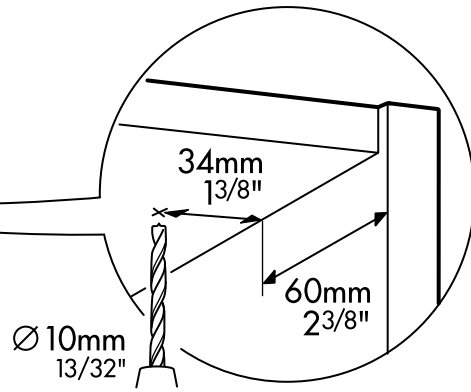

PAX

Design and Quality
IKEA of Sweden

35cm
13 3/4"

1

2

3

4

5