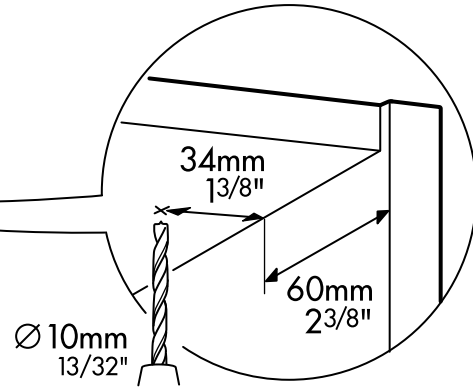

PAX

Design and Quality
IKEA of Sweden

35cm
13 3/4"

1

2

3

4

5