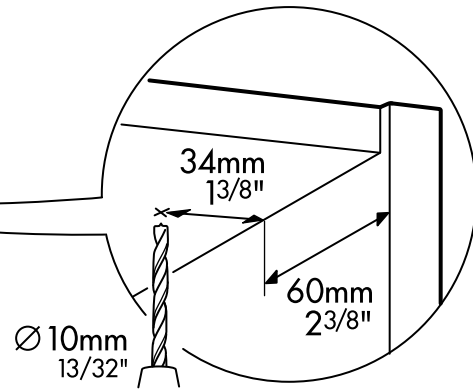

PAX

Design and Quality
IKEA of Sweden

35cm
13 3/4"

1

2

3

4

5