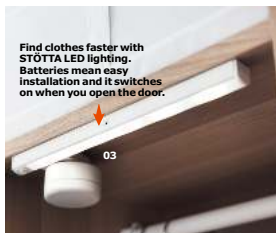

RA=REQUIRES ASSEMBLY