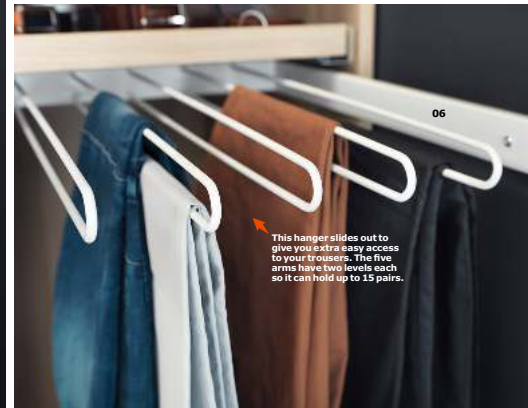

PAX wardrobe

Frames: $540

Interior organizers: $550

Total wardrobe price: **$1090**

05 KOMPLEMENT divider for pull-out tray $10