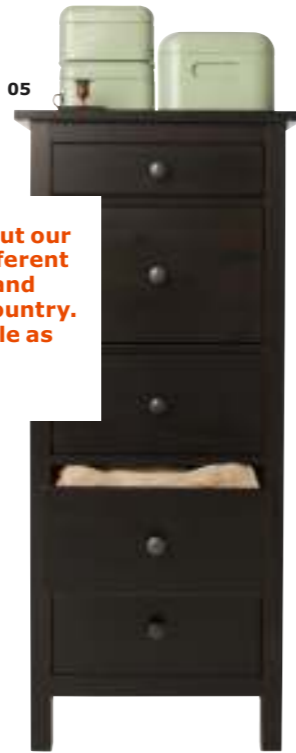

"IKEA is often associated with modern styles, but our designers explore solutions for a variety of different tastes, moods and homes. Like the more dark and elegant styles; suitable in the city and in the country. If it makes you feel good, it works. It's as simple as that."

Mats Nilsson, Range Strategist

05

01 INGATORP drop-leaf table $129 802.214.27 See p. 32. 02 FRASERA whiskey glass $2.49/ea 10 oz. 002.087.88 Glass $3.49/ea 15 oz. 202.087.87 03 BAROMETER floor/reading lamp $49.99* Nickel-plated steel. RA. Base Ø10, H57". 300.895.76 04 BYHOLMA basket $7.99 Stained, clear lacquered rattan. W9¾xD11½xH6". Brown 402.093.66 05 HEMNES 5-drawer chest $149 Stained, clear lacquered solid pine. RA. W22½xD15¾xH51½". Black-brown 902.471.82 06 KVARNVIK boxes $16.99/set of 3 002.566.75 See p. 224. 07 ÄLMSTA chair $99 802.340.19 See p. 183. 08 FJÄLLSTA frame $14.99 Stained and clear lacquered solid aspen. Fits picture W11¾xH15¾". With mat W7½xH9½". W13½xH17¼". Dark brown 101.563.26 09 TRIVSAM serving bowl $9.99 101.884.26 See p. 293. RA=Requires Assembly All textiles shown are imported.