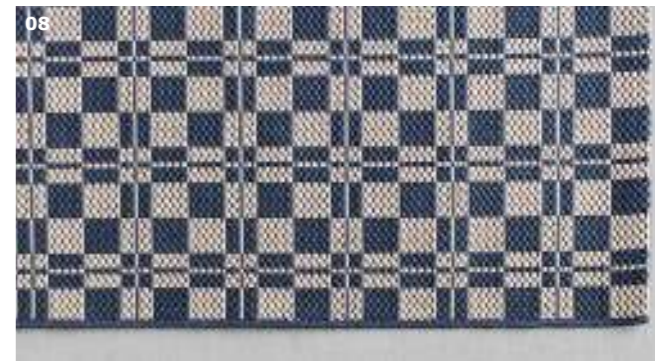

04

NEW LOWER PRICE  
HAMPEN rug, high pile  
Last year's price \$49.99  
\$39.99

05

LAPPLJUNG RUTA rug, low pile  
\$69.99

06

07

08

09