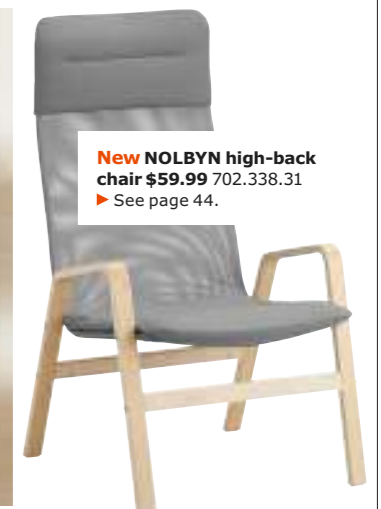

**New LÖJLIG hobby horse \$14.99** 002.410.14  
▶ See page 238.

**New NOLBYN high-back chair \$59.99** 702.338.31  
▶ See page 44.