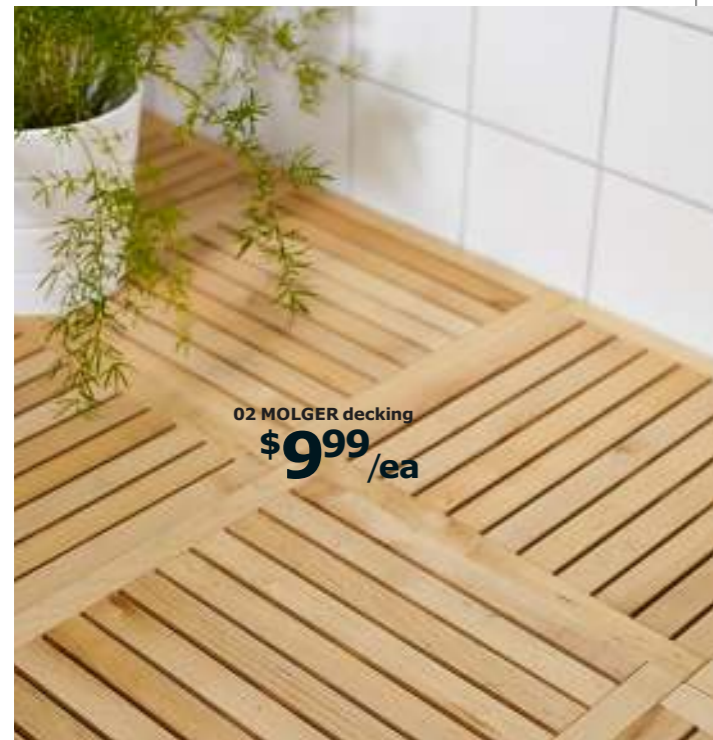

02 MOLGER decking $9.99/ea