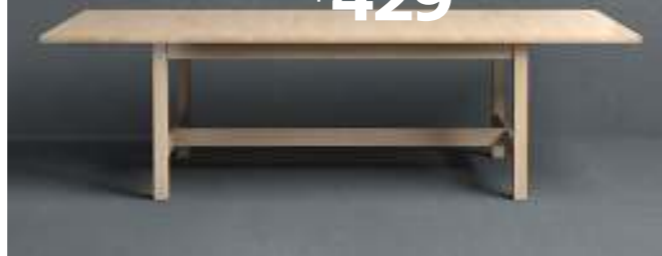

15

01

New  
STOCKHOLM table  
\$599

02

NORDEN  
extendable table  
\$429

03

A glass table that is  
extendable to seat more  
people when needed.  
Just pull apart the table  
top and put the extra  
leaves in place.