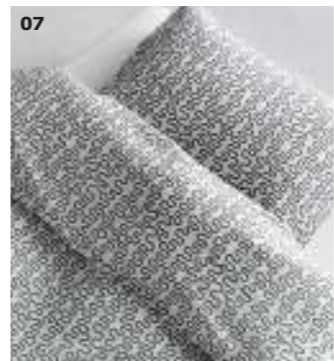

04

SOLSTA sofa-bed \$169

05

06

07

08

**06 KARLSTAD sofa-bed \$849** Storage space under seat for pillows and large comforters. Removable cotton/polyester cover. RA. W88¾xD36½xH32½". Bed size: 55½x78¾". Korndal dark gray 798.941.34 **07 KRÅKRIS twin duvet cover set \$8.99/2pcs** Includes twin duvet and one queen pillowcase. Polyester/cotton blend. Gray/white 302.504.36 **08 HAGALUND sofa-bed \$499** Storage space under seat. 100% cotton cover. RA. W59xD33¾xH35¾". Bed size: 47¼x77½". Fruvik blue 198.437.55 **09 TIDAFORS sofa-bed \$1099** High-back provides soft and comfortable support for the neck and head. Cotton/polyester fixed cover. RA. W99¼xD37¾xH38¼". Bed size: 57¾x77½". Dansbo medium brown 402.072.06 **10 LYCKSELE LÖVÅS sofa-bed \$249** Removable, washable cotton/polyester cover. RA. W55¾xD39¾xH34¼". Bed size: 55½x74". Henån yellow 998.601.47 Choose from three different mattresses and a variety of covers to create a combination that suits you, prices vary. **11 LUGNVIK sofa-bed with chaise \$499** Polyester/cotton fixed cover. RA. W87¾xD32¾/53½xH35¾". Bed size: 47¼x78¾". Granån red 202.237.35 **► For information on services, see p. 313.**