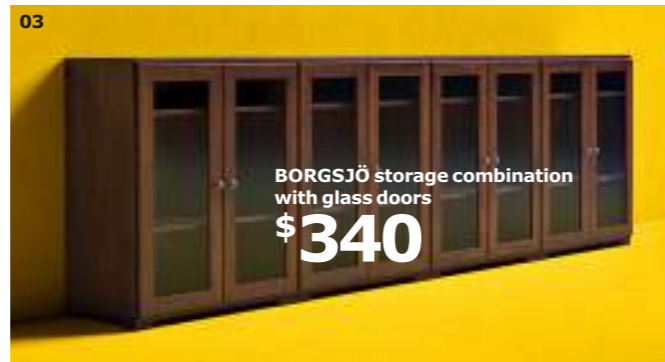

New STOCKHOLM 2-drawer cabinet \$329

**01 ISALA cabinet \$179** Two adjustable shelves. Painted finish. Designer: J Asshoff/H Brogård. RA. W29½×D17¾×H51½". White 002.495.62  
**02 New HEMNES cabinet with panel and glass door \$200** Four adjustable shelves. Stained, clear lacquered solid pine and tempered glass. Max load 33 lbs/shelf. RA. W19¼×D14¾×H77½". Black-brown 902.271.17 **03 BORGSJÖ storage combination with glass doors \$340** Two adjustable shelves. Foil finish and tempered glass. RA. W118⅞×D16½×H36⅞". Brown 490.059.25