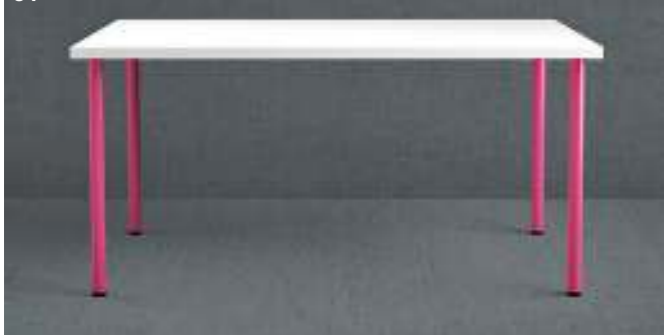

02

03

New **TORNIDEN/LALLE** table  
\$89<sup>99</sup>

04

**01 TORNIDEN/NIPEN table \$109.99** Pre-drilled leg holes for easy assembly. Clear lacquered pine veneer table top. Painted beech legs. RA. L59xW29½xH29½". Pine veneer/white 299.309.07 **02 LINNMON/KRILLE table \$75.99** Lockable casters make the table easy to move and lock in place. Painted finish and powder-coated steel. RA. L47¼xW23¾xH29½". High gloss red/white 390.044.60 **JULES swivel chair \$39.99** 998.845.39 ▶ See page 190. **03 New TORNIDEN/LALLE table \$89.99** Pre-drilled leg holes for easy assembly. Stained, clear lacquered ash veneer table top. Painted beech legs. RA. L47¼xW23¾xH29½". Black-brown/black 799.309.19 Black-brown/gray 390.023.62 See page 10. **04 LINNMON/ADILS table \$39.99** Pre-drilled leg holes for easy assembly. Painted finish and powder-coated steel. RA. L59xW29½xH29½". White/pink 790.044.63