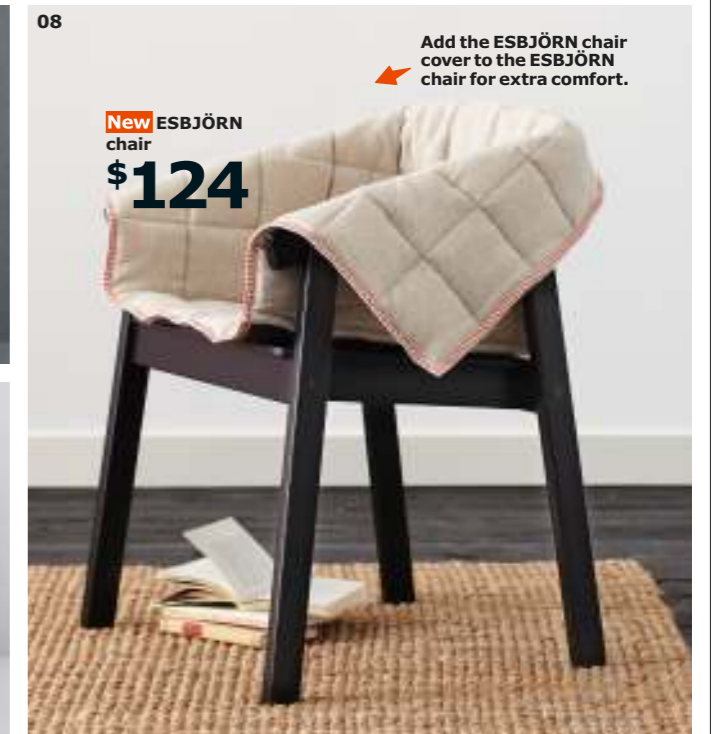

13

14

NORRNÄS chair $79

08

New ESBJÖRN chair $124

Add the ESBJÖRN chair cover to the ESBJÖRN chair for extra comfort.