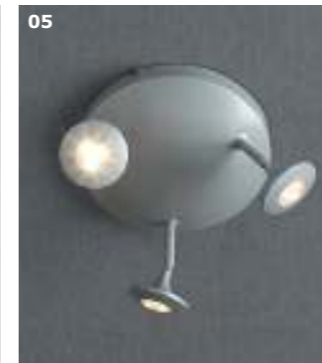

RA=Requires Assembly
*In compliance with California Title 20 regulations, lighting prices and features may vary in the state of California. Please see your local IKEA store for details.

05

01 TERTIAL work lamp $8.99* Lacquered steel. RA. Shade Ø7". Silver-color 203.703.83 02 ARÖD work lamp $39.99* Powder-coated steel and aluminum. RA. Shade Ø6, H20¼". Gray 601.487.01 03 FORSÅ work lamp $29.99* Powder-coated steel. RA. Base Ø6, H20". Black 801.467.77 04 HEKTAR pendant lamp $29.99 Powder-coated and galvanized steel. Hardwire. RA. Ø9, H10¼". Black 402.165.31 05 CENTIGRAD LED 5-spot ceiling light $89.99 Built-in LED light source. Dimmable light. Powder-coated and galvanized steel. Hardwire. RA. Silver-color 502.165.02 06 FOTO pendant lamp $14.99* Lacquered aluminum. RA. Ø10". 901.281.79 07 BAROMETER 5-spot ceiling track light $49.99 Adjustable arms and spotlights. Nickel-plated steel. Hardwire. RA. L52". 202.625.81 08 KVART floor lamp with 3 spotlights $49.99* Painted steel. RA. Base Ø9¾, H69¼". Black 102.260.27 09 HEKTAR floor lamp $69.99* Powder-coated steel and aluminum. RA. Shade Ø12, H71". Black 702.165.44 10 LAMPAN table lamp $4.99* SAN plastic. Polypropylene shade. RA. Shade Ø7½, H11½". Black 900.961.02 11 TISDAG LED clamp spotlight $29.99 Built-in LED light source. Powder-coated steel and plastic. RA. Shade Ø3¾". L12¼". Gray 102.163.30

HEKTAR has large knobs that let you direct the light. Just like a spotlight in the theater.