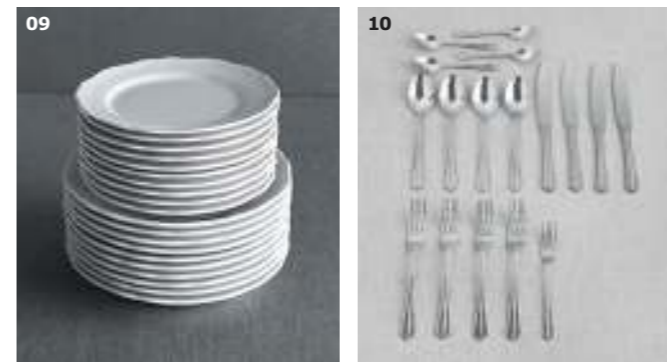

05  
POKAL  
wine glass  
\$1.49/ea

06  
FRODIG bowl  
\$1.99/ea

07

08

09

10

**05 POKAL wine glass \$1.49/ea** Dishwasher safe. Glass. 7 oz. H6". 102.150.95 **06 FRODIG series** Dishwasher and microwave safe. Tempered/safety glass. **Bowl \$1.99/ea** Ø7". 402.217.83 **Side plate \$1.99/ea** Ø8". 302.217.88 **Plate \$2.99/ea** Ø11". 902.217.85 **07 TRIVSAM series** Dishwasher and microwave safe. Stoneware. Blue **Serving bowl \$9.99** Ø13". 101.884.26 **Serving plate \$12.99** L17xW13". 001.884.22 **Plate \$4.99** Ø13". 301.874.16 **Bowl \$2.99** Ø7". 401.873.69 **08 OMVÄXLANDE tray \$12.99** Inspired by early industrial design, with a stamp in the middle that symbolizes the place where IKEA was founded and where all products are still designed and developed. Steel. Designer: David Wahl. L20xW13". Black 402.100.44 **09 ARV series** Dishwasher and microwave safe. Earthenware. White **Side plate \$2.99/ea** Ø9". 401.878.64 **Bowl \$3.99/ea** Ø10". 601.878.58 **10 SVIT flatware set \$39.99/20pcs** Includes four of each: fork, knife, spoon, teaspoon and dessert/salad fork. Dishwasher safe. Stainless steel. 700.872.88