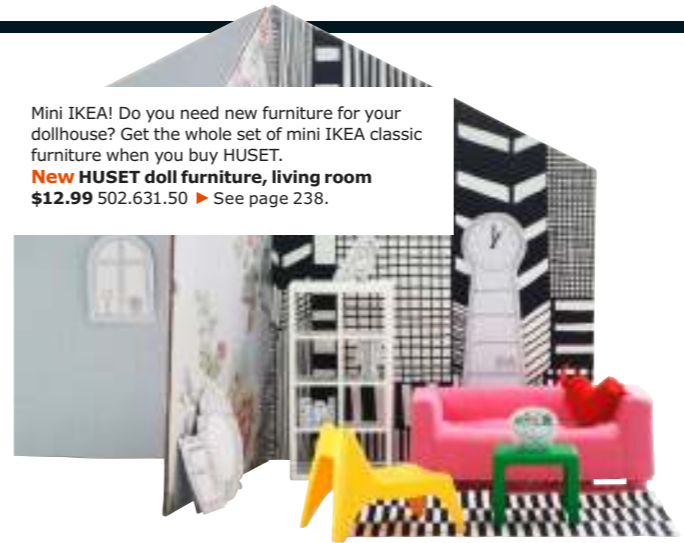

Mini IKEA! Do you need new furniture for your dollhouse? Get the whole set of mini IKEA classic furniture when you buy HUSET.  
**New HUSET doll furniture, living room \$12.99** 502.631.50 ▶ See page 238.