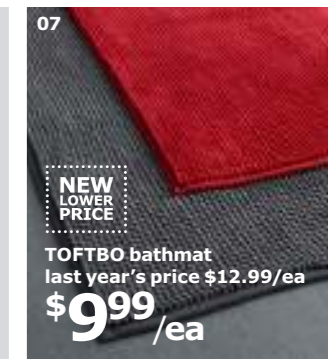

NEW
LOWER
PRICE

TOFTBO bathmat
last year's price $12.99/ea
$9.99/ea