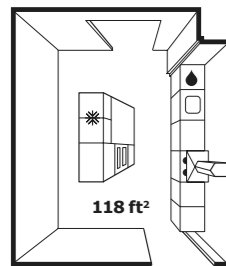

01

01 GORM shelving unit $39.99/ea
Untreated wood; can be treated with oil or glazing paint for a personal touch and a more durable surface. Max 110 lbs/shelf. Requires assembly. W30¾xD21½xH68½". 000.585.19

02 MORTORP decorative stickers, floor clock $9.99 You can create a personal grandfather clock by framing an ordinary wall clock with the decorative sticker. Plastic and paper. Designer: Anne de Graaf. H76½". 002.090.28

03 GODMODIG extractor hood $429 Wall mounted. Stainless steel. Requires installation. W34½xD26¼xH17¾". 302.548.68

04 NUTID induction cooktop $999
Four induction zones. Requires installation. W30¾xD20½xH2½". Black 501.826.20

Recycling demands several bins for different things. Collect them all in one place to make recycling easier.

AKURUM/ÄDEL kitchen:

$1959

► What's in the kitchen price?
See page 318.

AKURUM kitchen with ÄDEL white doors and drawer fronts $1959

ÄDEL doors/drawer fronts in foil finish. Requires assembly. *Shown with VÄRDE handles in clear lacquered, nickel-plated aluminum and NUMERÄR double-sided, white/dark gray laminate countertop with wood effect edge.*

► For more information about our Kitchen Installation Service, see page 313.

02

! For a more sustainable life at home, everyday actions matter – like using energy efficient appliances and water-saving faucets, and recycling more.

03 New GODMODIG extractor hood
$429

Induction cooktops save you both time and money, because they're fast and use up to 40% less energy than other cooktops.

04