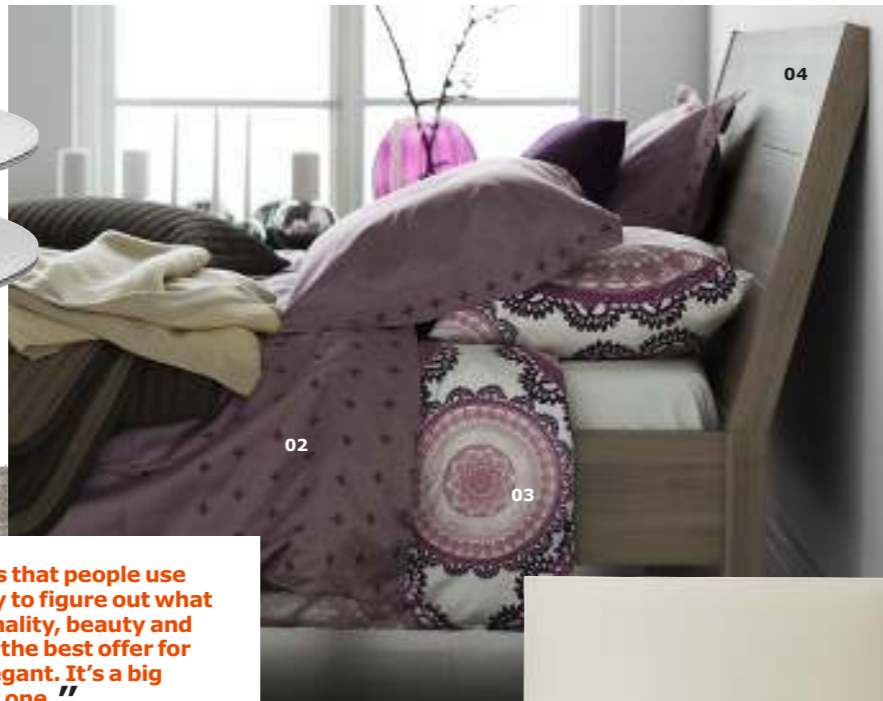

08

"I get to develop all these textiles that people use all over the world. We always try to figure out what people need in terms of functionality, beauty and style. The challenge is to create the best offer for the customer, from basics to elegant. It's a big responsibility, but a really great one."

Emma Jones, Product Developer

07 MEDVETEN vase
$5⁹⁹