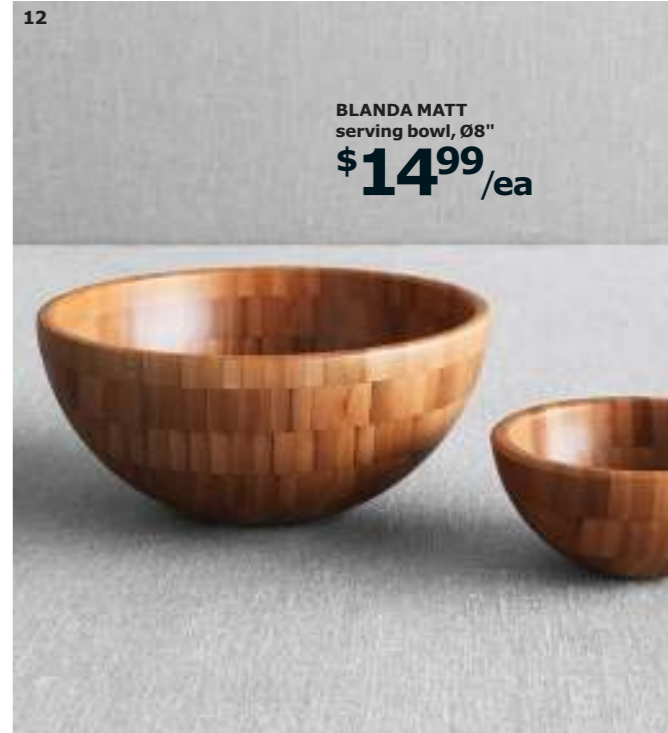

12

BLANDA MATT
serving bowl, Ø8"
$14⁹⁹/ea