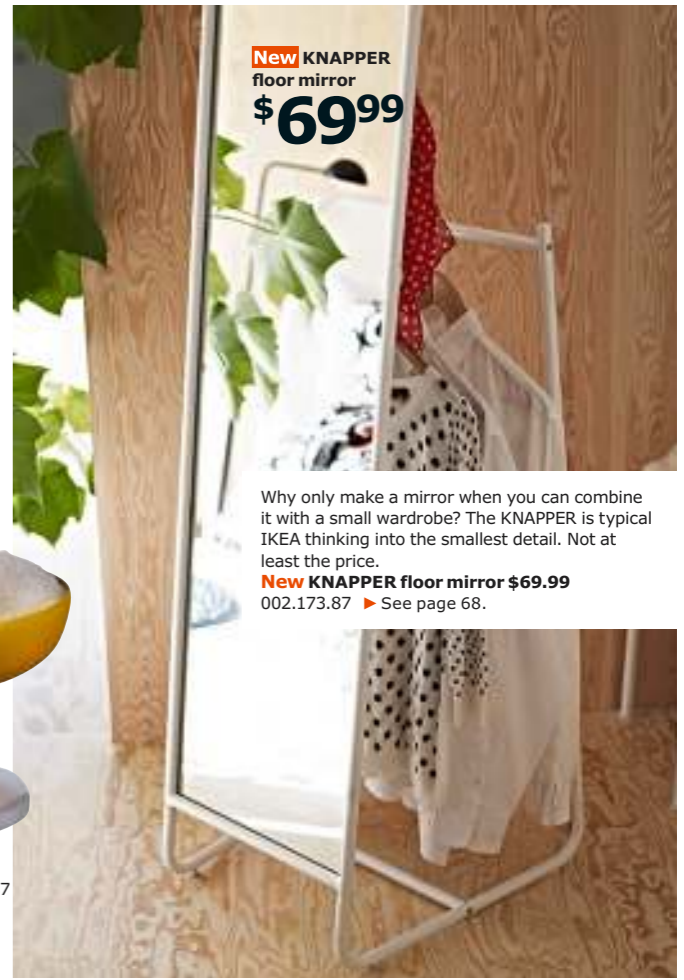

New KNAPPER floor mirror $69⁹⁹

Why only make a mirror when you can combine it with a small wardrobe? The KNAPPER is typical IKEA thinking into the smallest detail. Not at least the price.
New KNAPPER floor mirror $69.99 002.173.87 ▶ See page 68.