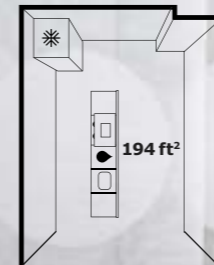

AKURUM/APPLÅD/STÅT APPLÅD kitchen:
$719

► What's in the kitchen price?
See page 318.

AKURUM kitchen with APPLÅD white doors, drawer fronts and STÅT APPLÅD white drawer fronts $719 APPLÅD doors/drawerfronts and STÅT APPLÅD drawer fronts in painted finish. Requires assembly. Shown with BLANKETT aluminum handles and NUMERÅR white laminate countertop with metal effect edge.

OBEROENDE ceiling mount extractor hood $899 400 CFM. 3-speed fan. Stainless steel. Requires installation. W30xD25¼xH29¾-49¾". 502.548.67

► For more information about our Kitchen Installation Service, see page 313.

◀ This kitchen island is all function: stove, sink, oven and workspace.