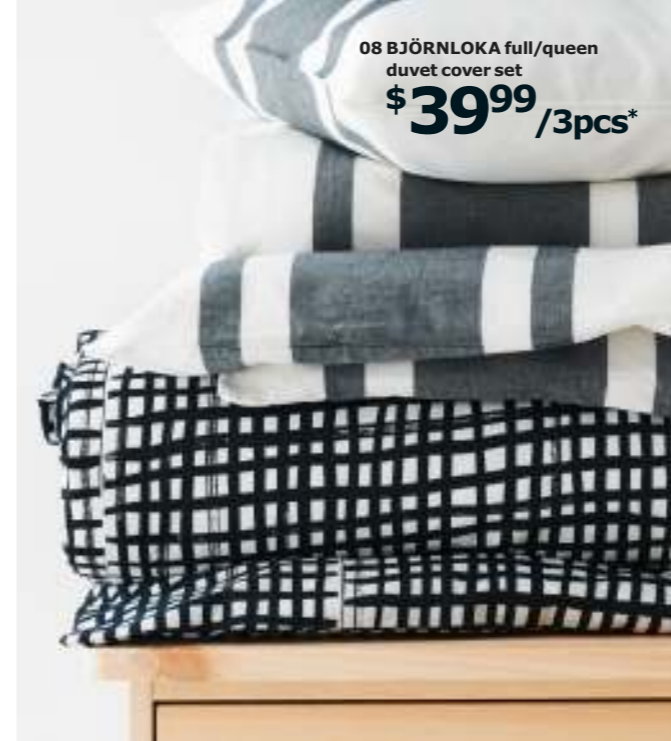

" BJÖRNLOKA has a nonchalant simplicity, where the materials have been used in ways that bring out their natural qualities."
Synnöve Mork, designer

*All full/queen duvet cover sets shown include full/queen duvet cover and two queen pillowcases. All are imported and made of cotton (except LINBLOMMA). Other sizes available. Prices vary.

11