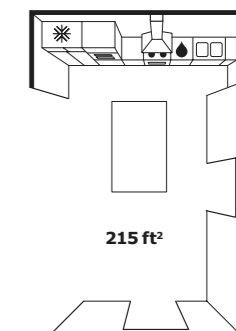

AKURUM kitchen with LIDINGÖ gray doors, drawer fronts and glass doors $3049 LIDINGÖ doors/drawer fronts in painted finish and glass doors in tempered glass. Requires assembly. Shown with FÅGLEBODA chrome-plated zinc handles, FÅGLAVIK chrome-plated zinc knobs and ÅKERBY oak countertop.

AKURUM/LIDINGÖ kitchen: $3049

► What's in the kitchen price? See page 318.

► For more information about our Kitchen Installation Service, see page 313.