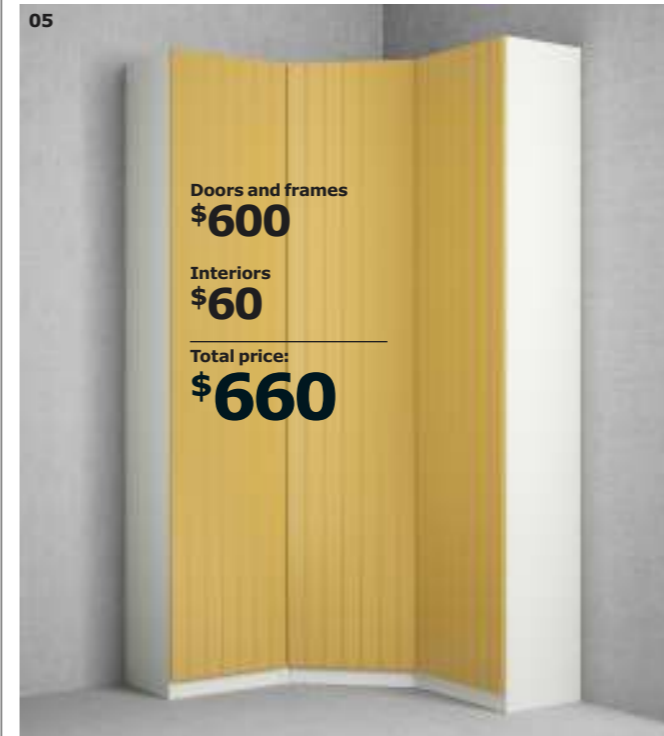

05

Doors and frames
$600
Interiors
$60
Total price:
$660