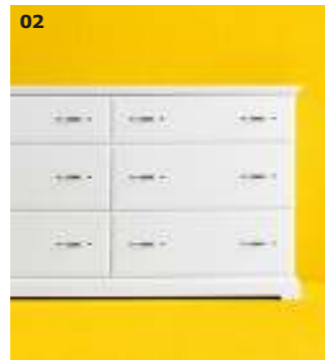

02

03

New STOCKHOLM
4-drawer chest
$399

01 NYVOLL 6-drawer dresser $299 Drawers with integrated dampers close gently. Foil finish. RA. W57½xD19¾xH31½". Light gray/white 602.302.44
02 BIRKELAND 6-drawer dresser $299 Smooth running drawers with pull-out stop. Painted finish. RA. W63xD20½xH35¾". White 101.805.24
03 HEMNES 3-drawer chest $149 Stained, clear lacquered solid pine. RA. W42½xD19¾xH37¾". Red 602.426.33 **04 HEMNES 6-drawer chest $249** Stained, clear lacquered solid pine. RA. W42½xD19¾xH51½". Gray-brown 002.392.71 **05 New STOCKHOLM 4-drawer chest $399** The distinctive grain pattern in the walnut veneer gives each piece of furniture a unique character. RA. W19½xD15¾xH41¾". Walnut veneer 702.450.23
06 MALM 6-drawer chest $149 Painted and clear lacquered oak veneer. RA. W31½xD18¾xH48¾". White stained oak veneer 601.786.13 **07 SELJE nightstand $29.99** Powder-coated steel. RA. W13¾xD14¾xH21¾". Blue 902.432.78 **08 MANDAL 4-drawer chest $229** RA. W31½xD18¾xH40½". White/birch 401.763.18 **09 VETTRE nightstand $49.99** Powder-coated steel. RA. W18½xD18½xH26¾". Turquoise 002.226.28

VETTRE
nightstand
$49.99

Charge your phone or tablet inside this nightstand. VETTRE is prepared for cords.

Untreated solid wood. Can be laquered, stained or painted any way you like.

RAST
3-drawer chest
$34.99

11 MALM
3-drawer chest
$79.99

Soft-closing drawers are great for getting ready in the morning without waking your partner.