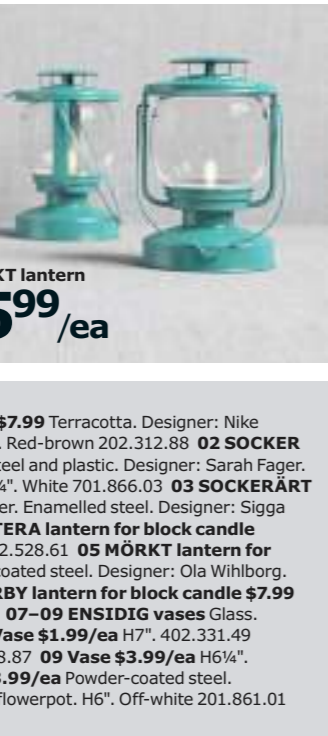

Remember! Never leave a burning candle unattended.