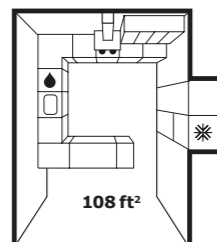

02 New KORTVARIG extractor hood $749 Wall mounted. 400 CFM. 3-speed fan. Stainless steel. Requires installation. W30×D19½×H27¾-46¾". 702.548.66

03 KULLA pendant lamp $69.99/ea Powder-coated steel and acrylic. Hardwire. RA. Ø20". H28-79". Black 201.465.44

03 HENRIKSDAL bar stool with backrest $119/ea Soft, durable and easy care leather, which ages gracefully. Suitable for bar height 35¾". RA. W18½×D22×H39". Brown-black/Robust black 301.777.28

RA=Requires Assembly

AKURUM/ABSTRAKT kitchen:

$5259

► **What's in the kitchen price? See page 318.**

AKURUM kitchen with ABSTRAKT yellow-white high-gloss doors $5259 ABSTRAKT doors in foil finish. RA. *Shown with* BLANKETT aluminum handles and PRÄGEL black stone effect laminate countertop.

► **For more information about our Kitchen Installation Service, see page 313.**