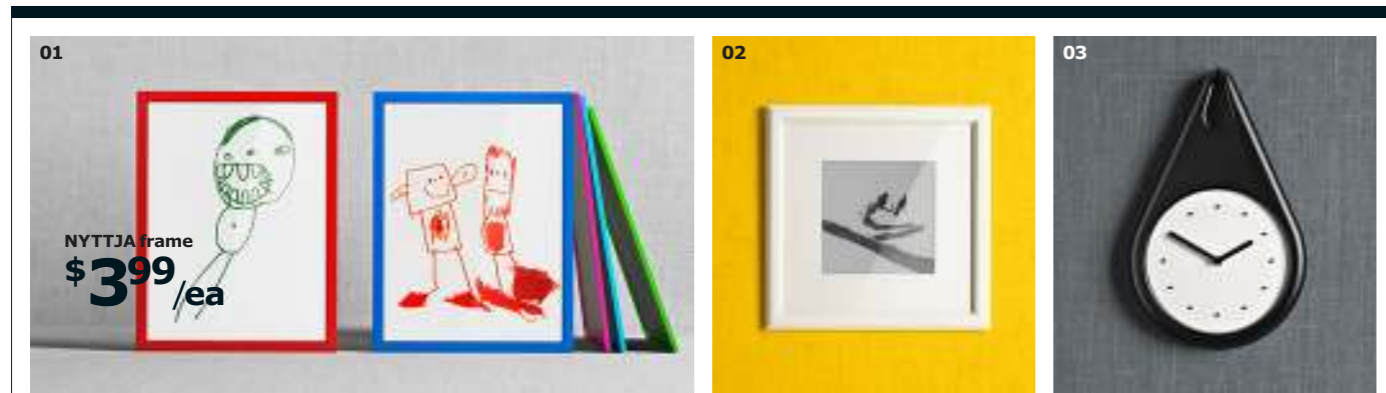

01

NYTTJA frame
$3.99/ea

02

03

01 NYTTJA frame $3.99/ea Front protection in durable plastic; makes the frame safer to use. Foil finish and plastic. Fits picture W11¾xH15¾". Assorted colors 101.860.50 **02 VIRSERUM frame $19.99** The mat enhances the picture and makes framing easy. Foil finish and glass. Fits picture 19¾x19¾". With mat 11½x11½". White 601.747.66 **03 FNIITTER wall clock $12.99** 1-AA battery required, sold separately. Plastic. Designer: Jon Eliason. H15¾". Black 702.322.52 **04 KVILL frame $4.99** Front protection in durable plastic; makes the frame safer to use. Plastic. Fits picture W5xH7". White 201.856.82 **HAVERDAL frame $3.99** Solid birch and glass. Fits picture W4xH6". White 501.856.90 **SÖNDRUM frame $4.99** Mat included. Painted finish and glass. Fits picture W5xH7". With mat W3½xH5½". White 101.552.75 **05 STRÖMBY frame $7.99** Hang horizontally or vertically. Aluminum and glass. Fits picture W11¾xH15¾". White 801.510.14 **06 MAHULT frame $6.99** Mat included. Painted finish and glass. Fits picture W7¾xH9¾". With mat W4¾xH6¾". Silver-color 101.903.06

04