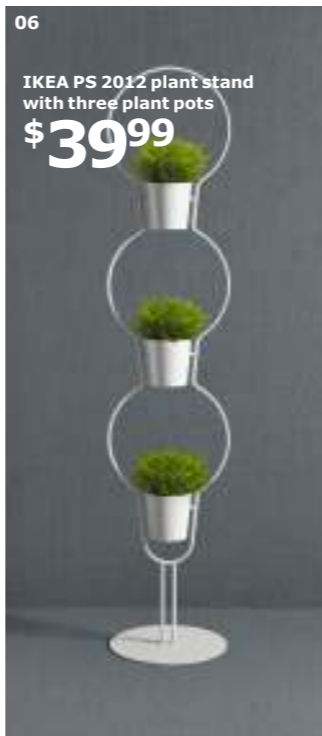

IKEA PS 2012 plant stand with three plant pots  
\$39<sup>99</sup>

**01 New GRÄDDIG wall decorations \$19.99/set of 3** The three wall decorations become a playful and surprising eye-catcher in your home. Includes: two Ø10" buttons and one Ø11" button. Powder-coated steel. Designer: M Vinka/M Karami. 602.337.75 **02 CASHEWNÖT plant pot with saucer \$4.99** You can easily change the look of the plant pot by turning over the saucer and using it the other way. Stoneware and steel. Designer: David Wahl. Max Ø4¾" flowerpot. H6¾". White/green 102.076.51 **03 New KLÅDSAM mobile \$9.99** A playful eye-catcher with its stylish black cage and colorful bird. Powder-coated steel. Designer: David Wahl. RA. Ø14". 002.337.83 **04 KNAPRIG vase \$6.99** You can easily make a beautiful floral arrangement with just a single flower or a twig since the opening of the vase is small. Stoneware. Designer: Nike Karlsson. H10¾". White/red 302.312.83 **05 New KNIVIG wall sconce/vase \$9.99** You can choose to use KNIVIG as a candlestick, tealight holder or vase. Powder-coated aluminum and glass. Designer: Monika Mulder. White 502.360.48