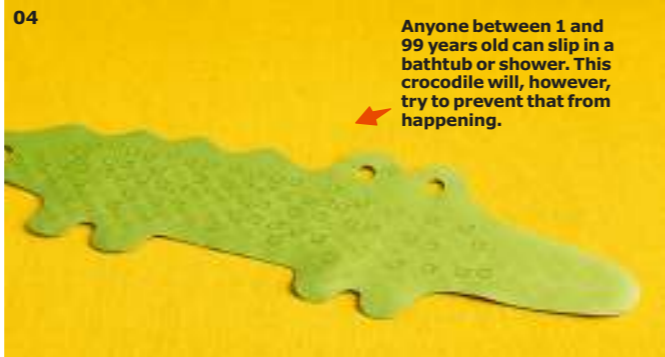

▶ See more bath textiles in the IKEA store.

NEW  
LOWER  
PRICE

**TOFTBO bathmat**  
last year's price \$12.99/ea  
\$9.99/ea

01

02

03

04

Anyone between 1 and 99 years old can slip in a bathtub or shower. This crocodile will, however, try to prevent that from happening.