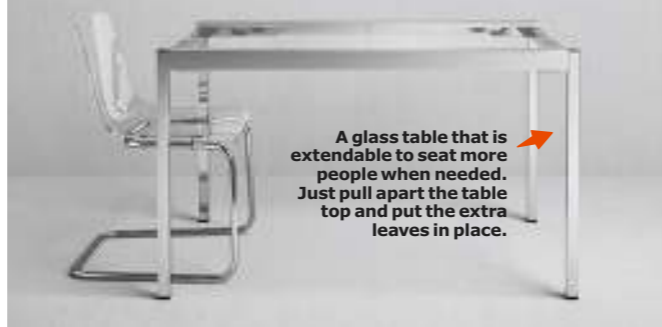

15

01

New  
STOCKHOLM table  
\$599

02

NORDEN  
extendable table  
\$429

03

A glass table that is  
extendable to seat more  
people when needed.  
Just pull apart the table  
top and put the extra  
leaves in place.