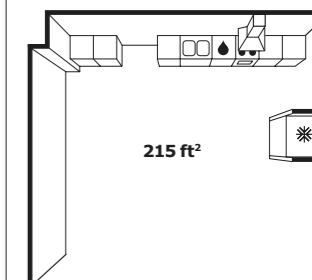

! A relaxed kitchen like this is all about combining what you like to create your own style – starting with a freestanding cabinet and functional working area.

01 HEMNES glass-door cabinet
$320

03 STENSTORP kitchen island
$399/ea

AKURUM/RAMSJÖ kitchen:

$1749

► What's in the kitchen price?
See page 318.

AKURUM kitchen with RAMSJÖ black-brown doors and drawer fronts $1749 RAMSJÖ doors/drawer fronts in stained, clear lacquered solid pine and tempered glass. Designer: Carina Bengs. Max load 66 lbs/shelf. Requires assembly. *Shown with FÅGLEBODA chrome-plated zinc handles and ÅKERBY oak countertop.*

► For more information about our Kitchen Installation Service, see page 313.

01 HEMNES glass-door cabinet $320 One stationary shelf and four adjustable shelves included. Stained, clear lacquered solid pine and tempered glass. Designer: Carina Bengs. Max load 66 lbs/shelf. Requires assembly. W35 $\frac{3}{8}$ ×D14 $\frac{1}{8}$ ×H77 $\frac{1}{2}$ ". 802.135.83

02 DÅTID extractor hood $679 Wall mounted. 3-speed. 400 CFM. Stainless steel. Requires installation. W30×D18 $\frac{7}{8}$ ×H47 $\frac{1}{8}$ -60 $\frac{1}{2}$ ". 802.006.51

03 STENSTORP kitchen island $399/ea Free-standing kitchen island; easy to place where you want it in the kitchen. Solid oak. Designer: Carina Bengs. Requires assembly. L49 $\frac{9}{8}$ ×W31 $\frac{1}{8}$ ×H35 $\frac{3}{8}$ ". White/oak 001.169.96