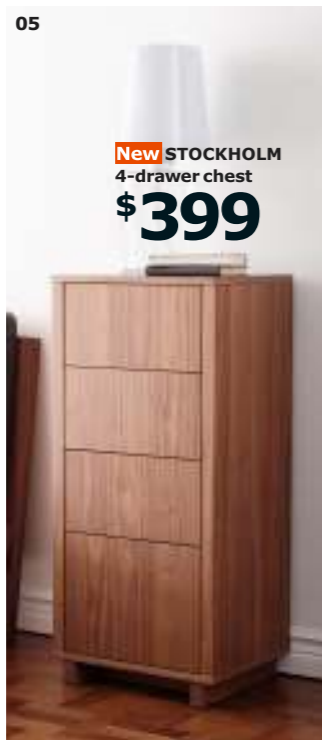

09

08

New STOCKHOLM
4-drawer chest
$399

01 NYVOLL 6-drawer dresser $299 Drawers with integrated dampers close gently. Foil finish. RA. W57½xD19¾xH31½". Light gray/white 602.302.44
02 BIRKELAND 6-drawer dresser $299 Smooth running drawers with pull-out stop. Painted finish. RA. W63xD20½xH35¾". White 101.805.24
03 HEMNES 3-drawer chest $149 Stained, clear lacquered solid pine. RA. W42½xD19¾xH37¾". Red 602.426.33 **04 HEMNES 6-drawer chest $249** Stained, clear lacquered solid pine. RA. W42½xD19¾xH51½". Gray-brown 002.392.71 **05 New STOCKHOLM 4-drawer chest $399** The distinctive grain pattern in the walnut veneer gives each piece of furniture a unique character. RA. W19½xD15¾xH41¾". Walnut veneer 702.450.23
06 MALM 6-drawer chest $149 Painted and clear lacquered oak veneer. RA. W31½xD18¾xH48¾". White stained oak veneer 601.786.13 **07 SELJE nightstand $29.99** Powder-coated steel. RA. W13¾xD14¾xH21¾". Blue 902.432.78 **08 MANDAL 4-drawer chest $229** RA. W31½xD18¾xH40½". White/birch 401.763.18 **09 VETTRE nightstand $49.99** Powder-coated steel. RA. W18½xD18½xH26¾". Turquoise 002.226.28