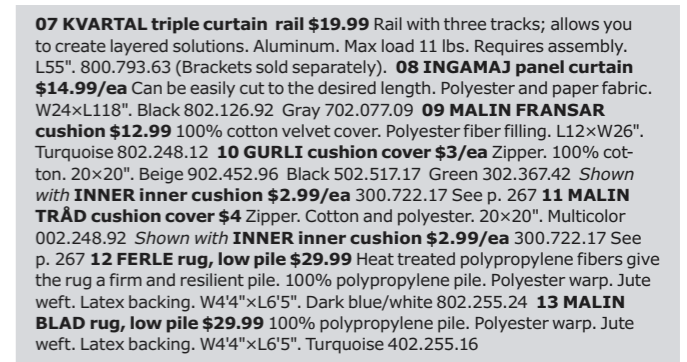

All textiles shown are imported.