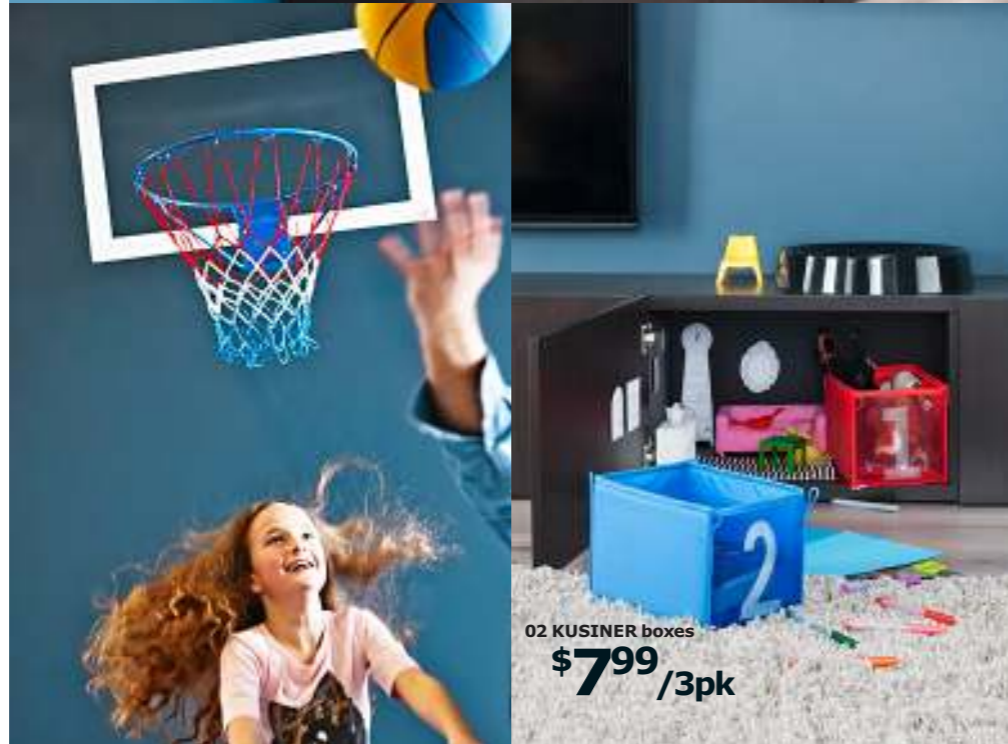

02 KUSINER boxes
$7.99/3pk

10
Year Limited
Warranty
INCLUDED

KIVIK has a 10-year limited warranty.
▶ Find out more on page 315.

04

03 NOLMYRA easy chair
$39.99/ea