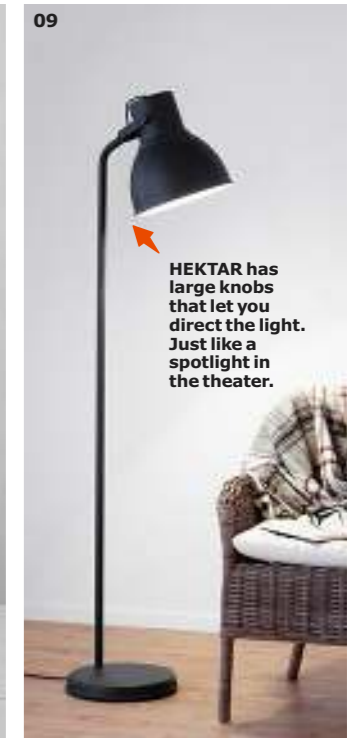

10

11

08

09

HEKTAR has large knobs that let you direct the light. Just like a spotlight in the theater.

01 A pendant lamp that doesn't have to be ceiling mounted. Just connect to an ordinary outlet.

DUDERÖ floor lamp \$14.99\*