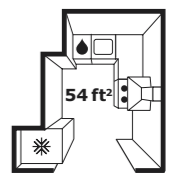

AKURUM/APPLÅD/STÅT APPLÅD kitchen:

$339

► What's in the kitchen price?
See page 318.

AKURUM kitchen with APPLÅD white doors and STÅT APPLÅD white drawer fronts $339 APPLÅD doors in painted finish. STÅT APPLÅD drawer fronts in painted finish. Requires assembly. *Shown with* TYDA stainless steel handles and NUMERÅR solid beech countertop.

RA=Requires Assembly

► For more information about our Kitchen Installation Service, see page 313.