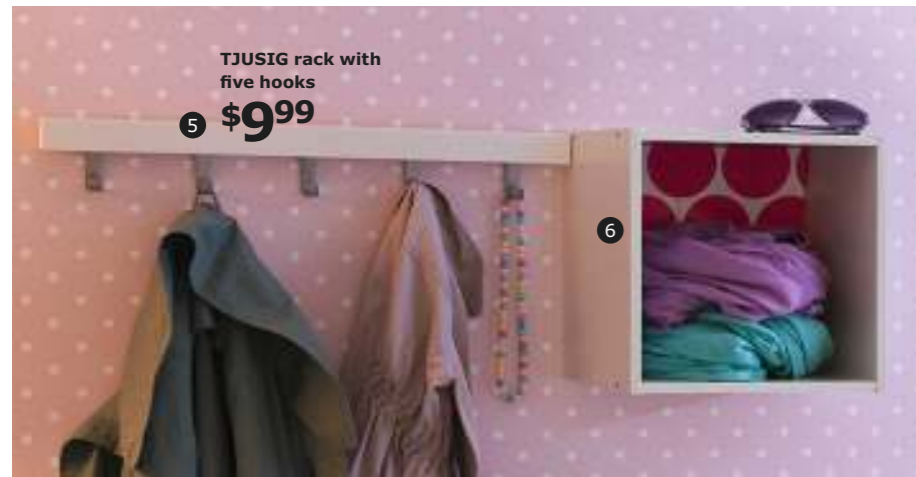

A smart entrance leads to a smooth exit.

Keys, mobile phones, shoes, umbrellas. A simple system for dropping them off saves time when it's time to leave in the morning.

1 BUMERANG curved clothes hangers \$4.99/8pk Painted solid eucalyptus and steel. W16 $\frac{1}{8}$ ". White 501.600.48