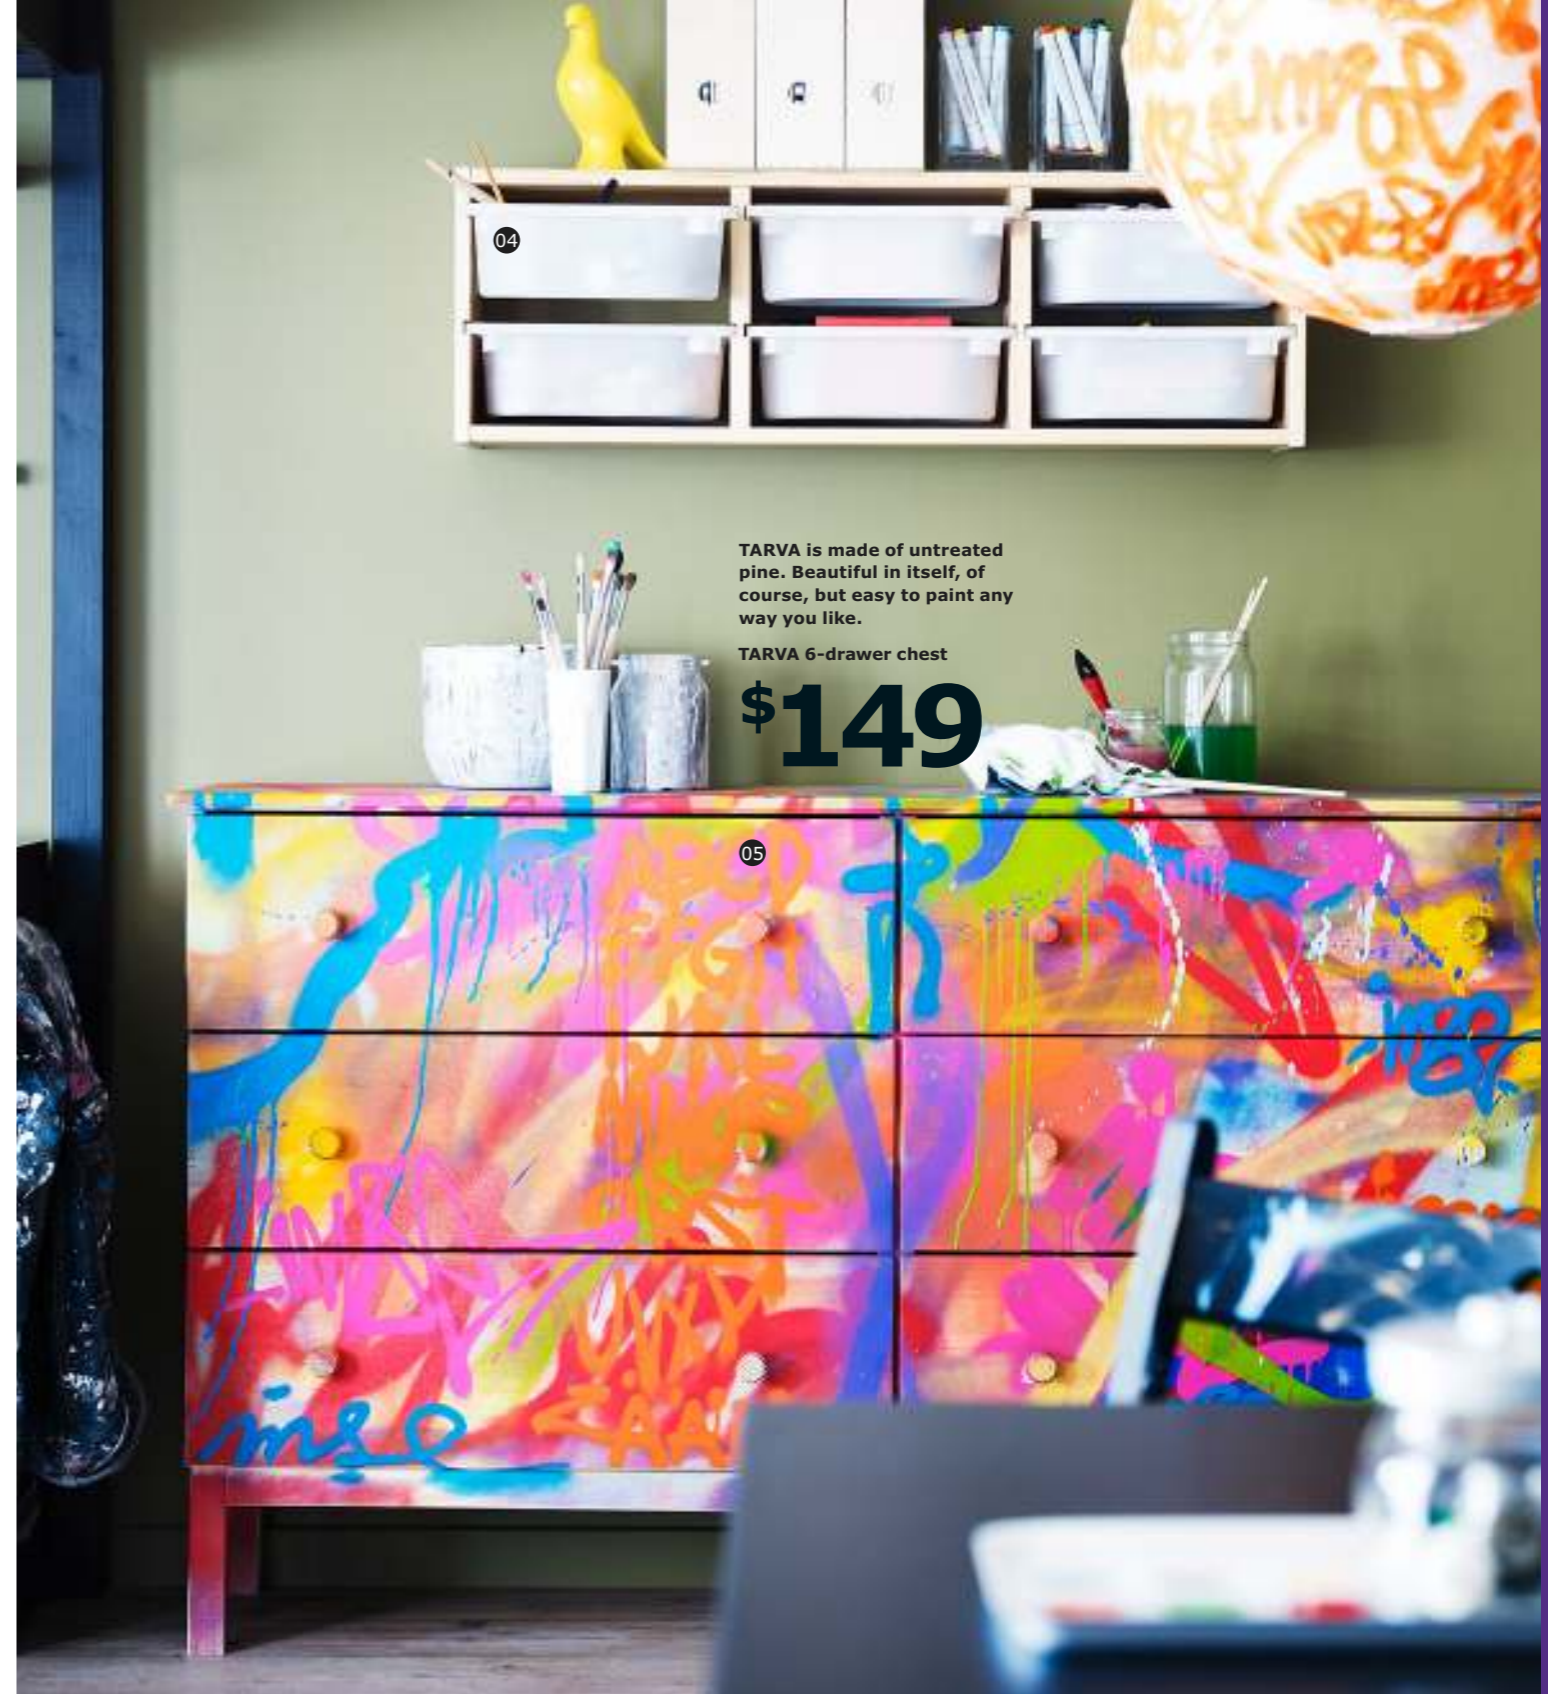

TARVA is made of untreated pine. Beautiful in itself, of course, but easy to paint any way you like.

TARVA 6-drawer chest

$149

05