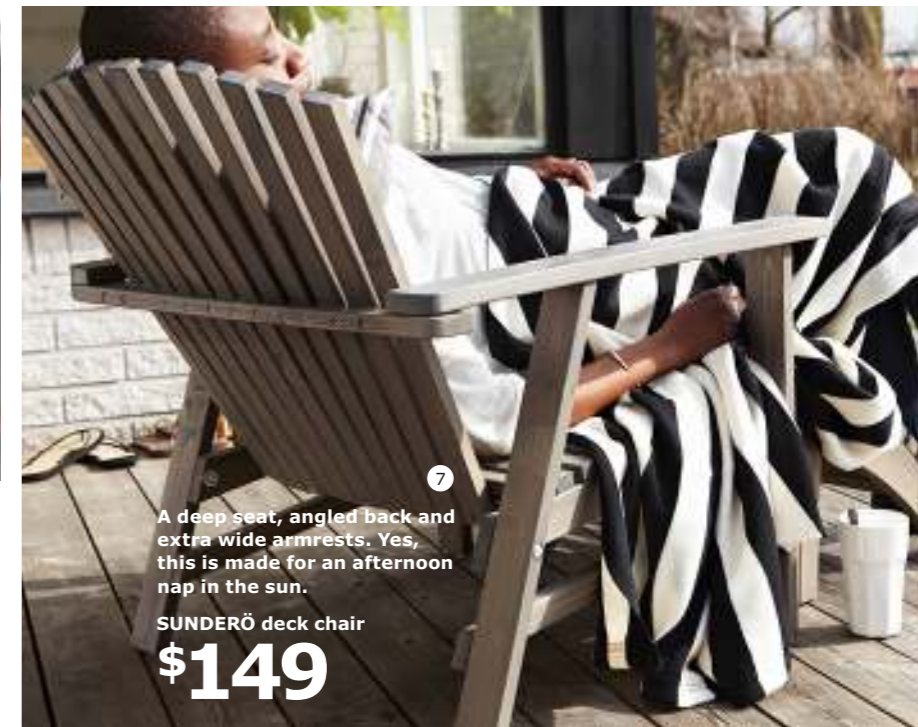

The art of power napping.

Taking a short nap now and then gives you more energy. With some of the items below, though, you might sleep a bit longer.

1. **1 FINNTORP chair $79.99** Handmade piece with soft, rounded shapes and nicely detailed patterns. Lacquered rattan. W28xD25¼xH33½". White 602.016.80 Seat cushion sold separately.
2. **2 BÅLUM rug, low pile $69.99** Machine woven. The thick pile creates a soft surface for your feet and also reduces sound. Polypropylene and polyester pile. Jute weft. Latex backing. Ø51". Blue 201.982.60
3. **3 new IKEA PS 2012 sofa $899** Generous seat depth and soft extra cushions provide plenty of room for you to sit and relax comfortably. Removable, cotton, flax and polyester cover. Designer: Nike Karlsson. RA. W87xD40½xH33½". White/Lindö beige 702.148.56
4. **4 new IKEA PS 2012 daybed with drawers, mattress and three pillows $799** Painted finish. 100% cotton cover. Designer: Sarah Fager. RA. White/black 499.031.92
5. **5 EIVOR ORD full/queen duvet cover set $19.99/3pcs** Includes full/queen duvet cover and two queen pillowcases. 100% cotton. Designer: Beckmans College of Design. White/black 702.072.19
6. **6 UPPTÄCKA neck pillow IKEA FAMILY Member Price $4.99** Regular price $6.50 Inflatable. Washable quilted polyester cover. 100% synthetic rubber. Designer: K Hagberg/M Hagberg. Pink 502.372.03
7. **7 SUNDERÖ deck chair with footstool $149** Three-layer finish makes it extra durable and able to withstand outdoor use for long periods. Painted solid pine. Designer: Mikael Warnhammar. RA. W28¾xD48xH29½". Gray 702.052.15
8. **8 KARLSTAD loveseat and chaise $828** A range of coordinated covers makes it easy for you to give your furniture a new look. Removable, machine washable cotton and polyester cover. Designer: Tord Björklund. RA. W96½xD36¾/62¼xH31½". Sivik pink-red 698.938.80

A deep seat, angled back and extra wide armrests. Yes, this is made for an afternoon nap in the sun.

SUNDERÖ deck chair
$149