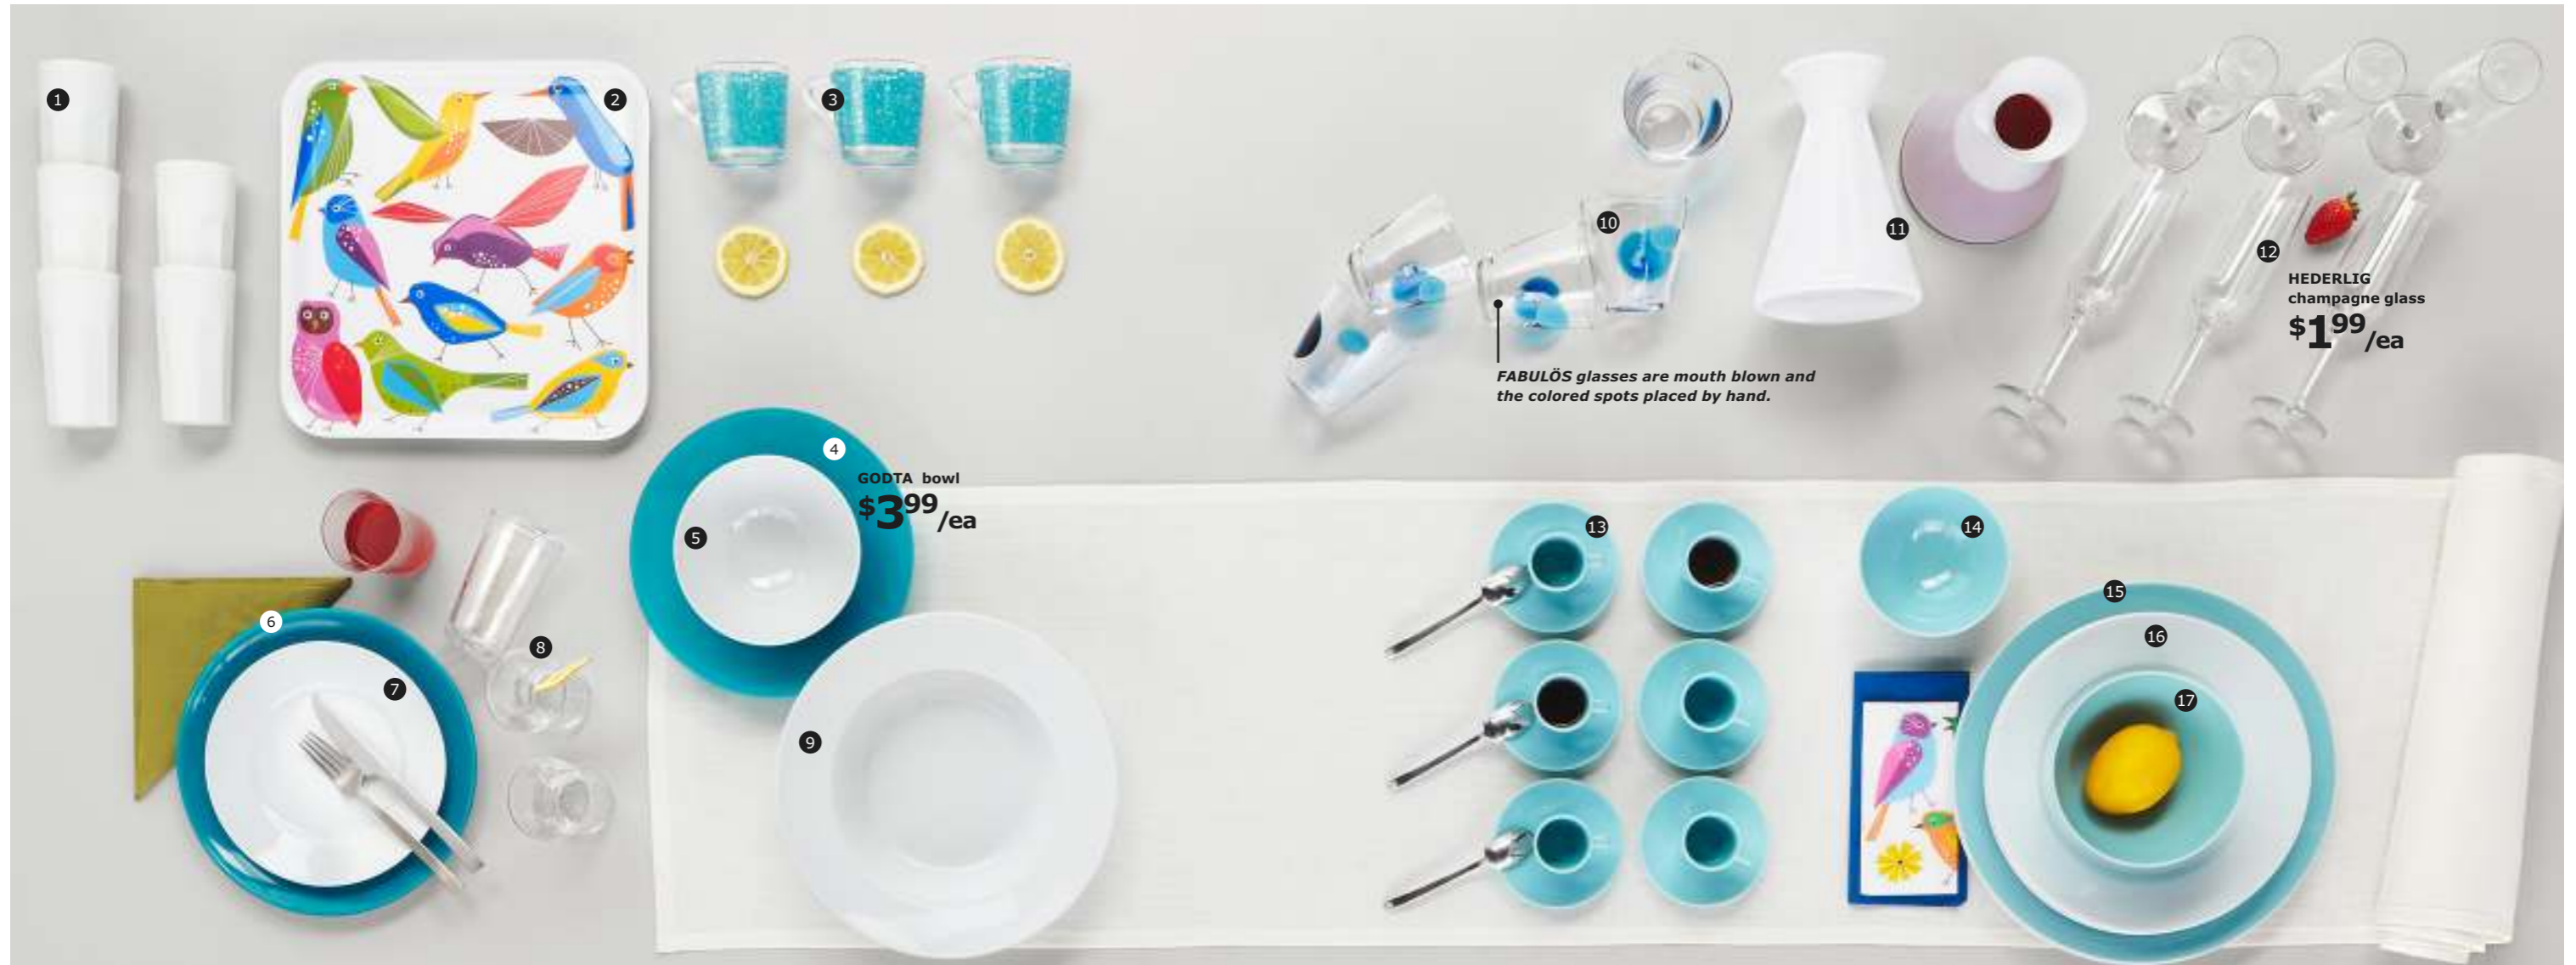

1 POKAL tumbler $1.49/ea

Tempered/safety glass. 8 oz.
White 602.161.01

2 BÄRBAR tray $6.99

Laminated cardboard. Designer:
S Edholm/L Ullenius. 13x13".
Bird 801.497.85

3 GODTA mug $2.99/ea

4 GODTA bowl $3.99/ea

Tempered glass. Designer: Sissu Sundling.
Ø10". Turquoise 302.160.27

5 IKEA 365+ bowl $2.99

Feldspar porcelain. Designer: Susan Pryke.
Ø6". White 801.334.83

6 GODTA plate $3.99

Tempered glass. Designer: Sissu Sundling.
Ø11". Turquoise 502.160.31

7 IKEA 365+ side plate $2.99

Feldspar porcelain. Designer: Susan Pryke.
Ø8". White 001.334.77

8 BRUKBAR glass $1.49/ea

Glass. Designer: Maria Vinka. 9 oz.
902.333.40

9 IKEA 365+ bowl $6.99

Feldspar porcelain. Designer: Susan Pryke.
Ø12". White 201.161.70

10 FABULÖS glass $2.99/ea

Handmade. Glass. Designer: Gunnel Sahlin.
10 oz. Turquoise 101.869.55

11 LEENDE carafe $9.99/ea

Mouth blown glass. Designer: Anne Nilsson.
41 oz. White 301.872.42

12 HEDERLIG champagne flute $1.99/ea

Glass. Designer: Anne Nilsson. 7 oz.
401.548.73

13 IKEA 365+ espresso cup and saucer $2.99/ea

Feldspar porcelain. Designer: Susan Pryke.
2 oz. Light turquoise 301.694.60

14 IKEA 365+ bowl $2.99

Feldspar porcelain. Designer: Susan Pryke.
Ø5". Light turquoise 301.334.90

15 IKEA 365+ plate $7.99

Feldspar porcelain. Designer: Susan Pryke.
Ø13". White/light turquoise 401.334.75

16 IKEA 365+ plate $3.99

Feldspar porcelain. Designer: Susan Pryke.
Ø11". White 862.871.10

17 IKEA 365+ bowl $2.99

Feldspar porcelain. Designer: Susan Pryke.
Ø6". Light turquoise 101.334.72

FABULÖS glasses are mouth blown and the colored spots placed by hand.

HEDERLIG champagne glass
$1.99/ea

GODTA bowl
$3.99/ea