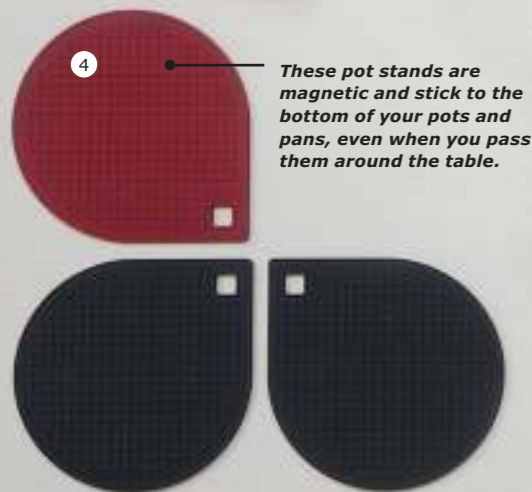

IKEA 365+ GNISTRA chef's knife has a 15-year limited warranty. Find out more on p. 310.

These pot stands are magnetic and stick to the bottom of your pots and pans, even when you pass them around the table.