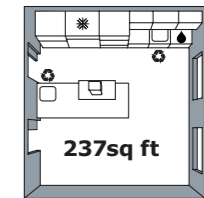

Never too many cooks.

NUTID extractor hood
$1199

AKURUM/ABSTRAKT kitchen

$5049

What's in the kitchen price? See p. 313.

AKURUM kitchen with ABSTRAKT high-gloss gray and high-gloss white doors and drawer fronts $5049 ABSTRAKT doors/drawer fronts in melamine foil finish. Requires assembly. *Shown with LANSÄ stainless steel handles and NUMERÄR oiled solid oak countertop.*

NUTID extractor hood $1199 W29 $\frac{7}{8}$ x D15 $\frac{3}{4}$ x H31 $\frac{1}{2}$ -51 $\frac{1}{8}$ ". 502 CFM. Ceiling mounted, free-hanging hood with three speed fan. Stainless steel. 101.423.58

For more information about our Kitchen Installation Service, see p. 318.

Appliances shown require installation.