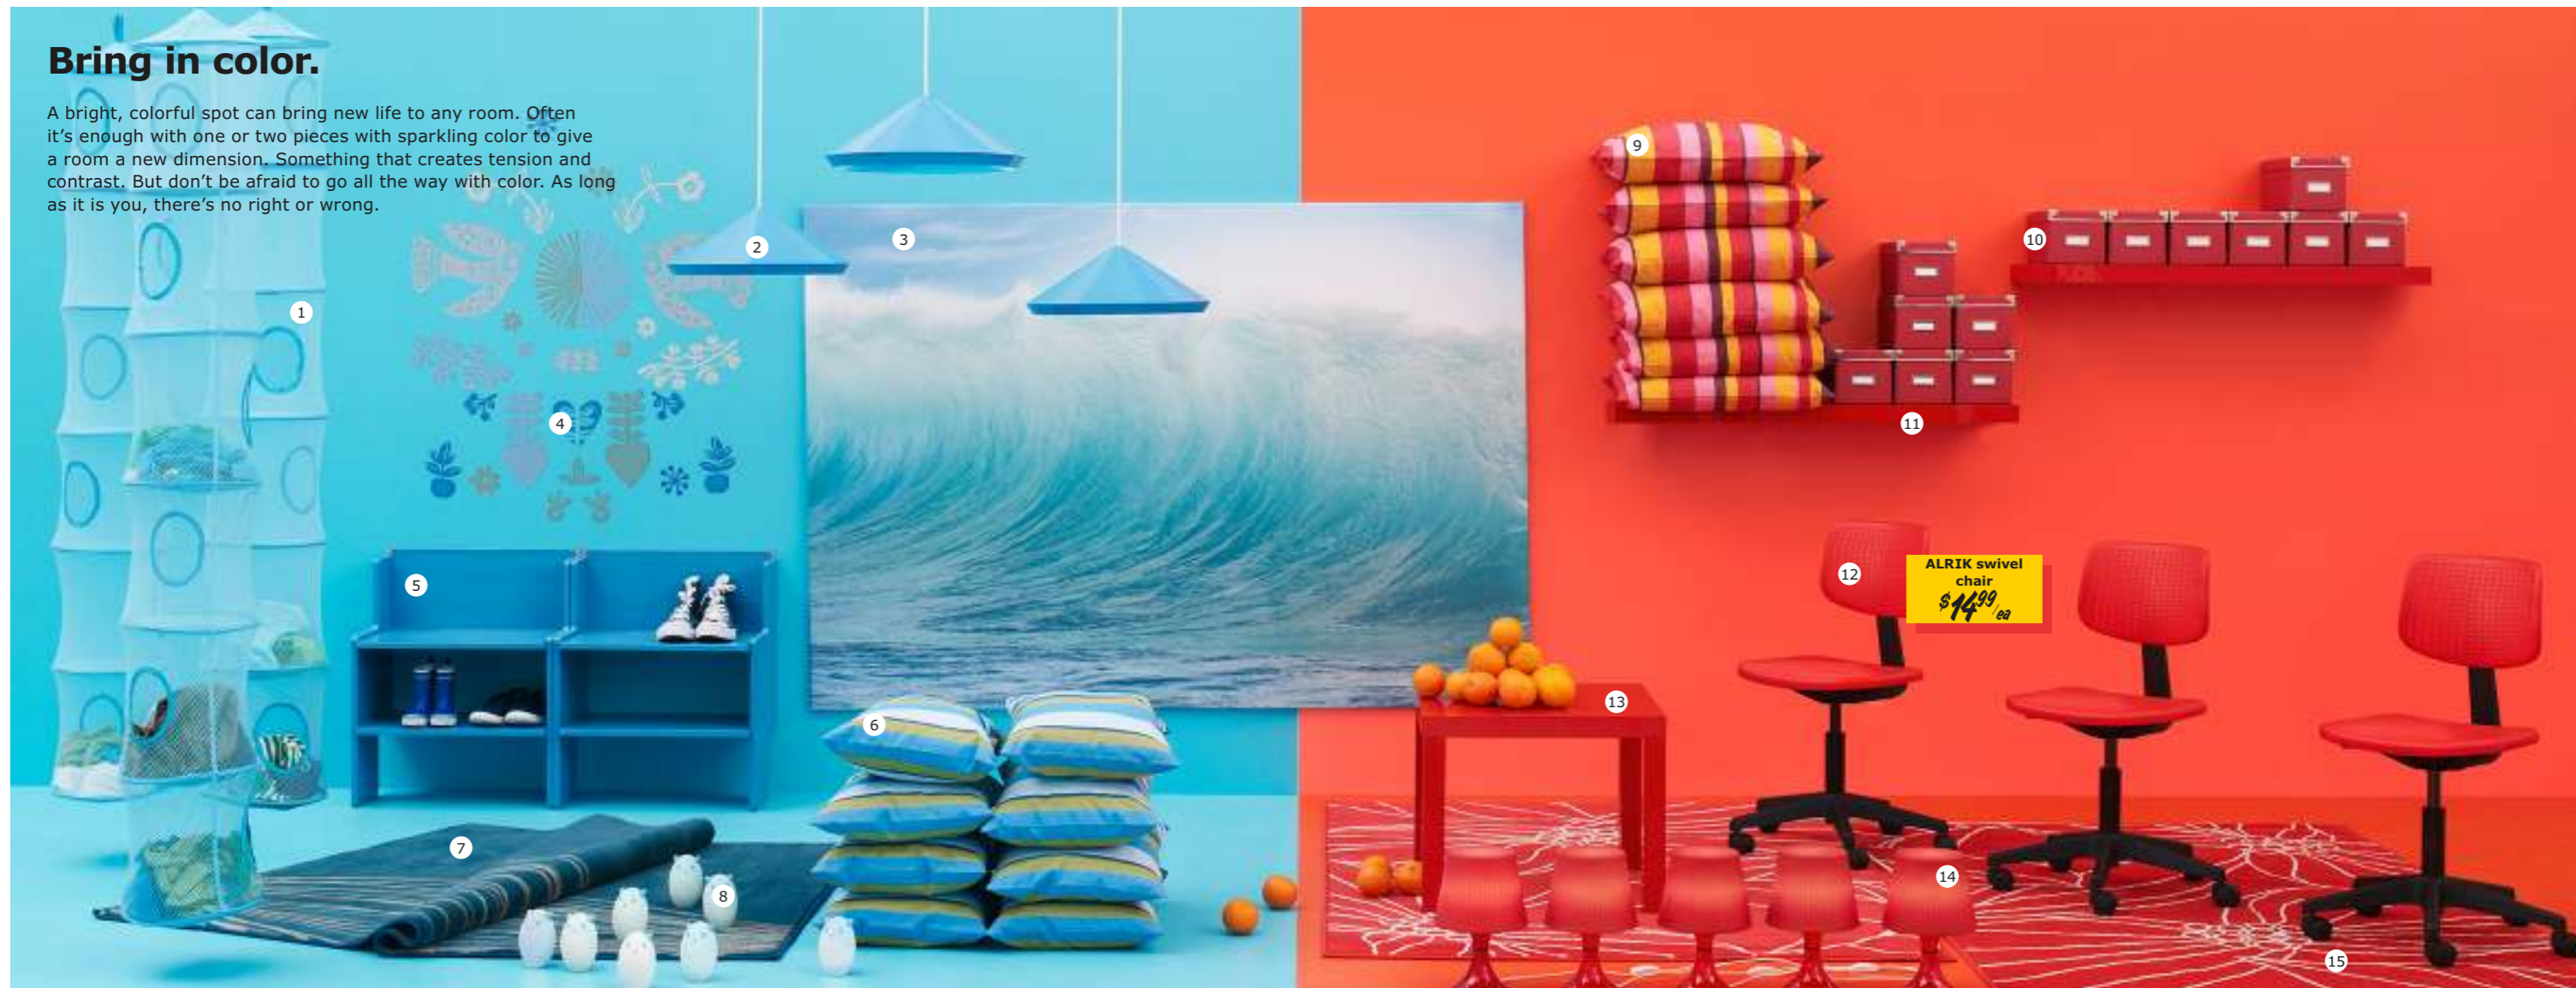

Bring in color.

A bright, colorful spot can bring new life to any room. Often it's enough with one or two pieces with sparkling color to give a room a new dimension. Something that creates tension and contrast. But don't be afraid to go all the way with color. As long as it is you, there's no right or wrong.

1. 1 **IKEA PS FÄNGST hanging storage with six compartments $4.99/ea** Suspended with touch-and-close fastening that will open if child tries to climb. 100% polyester. Imported. Ø11, L66". Turquoise 900.961.64
2. 2 **IKEA PS 2012 LED pendant lamp $99.99/ea** Built-in LED light source. Hardwire. Powder-coated steel. RA. Ø18, H6". Blue 102.117.85
3. 3 **PREMIÄR picture $149** Motif created by Mark A. Johnson. Canvas with aluminum frame. W78¾xH55". Waves, Hawaii 101.858.28

1. 4 **SLÄTTHULT decoration stickers $9.99** Motif created by Atelier LZC. Plastic and paper. Folklore 902.089.82
2. 5 **new IKEA PS 2012 bench with shoe storage $44.99/ea** Stack several benches or place side by side. Painted solid pine. RA. W20½xD13xH25½". Blue 002.067.46
3. 6 **VALBORG cushion cover $7/ea** 100% cotton. Imported. L16xW24". Green/blue 302.052.03 *Shown with INNER inner cushion $2.99/ea* 100% polypropylene. Polyester fiber filling. Imported. L16xW24". 401.600.20

1. 7 **MALIN BLAD rug, low pile $29.99** 100% polypropylene pile. Polyester warp. Jute weft. Latex backing. Imported. Designer: Michiko Nakata. W4'4"xL6'5". Turquoise 402.255.16
2. 8 **SPÖKA night light $14.99/ea** Recommended for 3 years and older. The light changes color - press the switch to lock it on one color. Polypropylene plastic and silicon rubber. Designer: Bodrul Khalique. H4". White/turquoise 301.509.84

RA=Requires Assembly

1. 9 **VALBORG cushion cover $7/ea** 100% cotton. Imported. L16xW24". Red-lilac/orange 202.052.08 *Shown with INNER inner cushion $2.99/ea* 100% polypropylene. Polyester fiber filling. Imported. L16xW24". 401.600.20
2. 10 **new KASSETT box with lid $3.99/2pk** Holds 22 CDs. Painted paper. RA. W6¼xD10¼xH6". Dark pink 402.243.19
3. 11 **LACK wall shelf $16.99/ea** Max load 11-33 lbs/shelf depending on type of wall and fastening. Painted finish. RA. L43¼xD10¼". High-gloss red 501.937.32

1. 12 **ALRIK swivel chair $14.99/ea** Height adjustable for a comfortable sitting posture. Polypropylene plastic seat. RA. Seat W15¾xD14¾xH15¾-20½". Red 202.108.94
2. 13 **LACK side table $12.99** The high-gloss surfaces reflect light and give a vibrant look. RA. L21¾xW21¾xH17¾". High-gloss red 801.937.35 **You have your style. At the IKEA store, we have what you need to express it.**

1. 14 **LAMPAN table lamp $4.99*/ea** SAN plastic. Designer: C Öjerstam/M Elebäck. RA. Shade Ø7½, H11½". Red 700.961.17
2. 15 **GISLEV rug, low pile $19.99/ea** Machine-woven. 100% polypropylene pile. Polyester warp. Jute weft. Latex backing. Imported. W4'4"xL6'5". Red 902.254.01

*In compliance with California Title 20 regulations, lighting prices and features may vary in the state of California. Please see your local IKEA store for details.