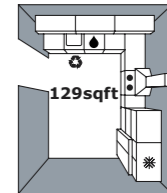

Have more space for cooking.

When all the china, cookware and groceries are hidden behind cabinet doors and in drawers, you'll get plenty of countertop space for preparing your food.

new

AKURUM/ABSTRAKT/SOFIELUND kitchen

$3759

What's in the kitchen price? See p. 313.

AKURUM kitchen with ABSTRAKT high-gloss yellow-white doors, drawer fronts and SOFIELUND walnut effect light gray doors $3759 ABSTRAKT doors/drawer fronts in foil finish and SOFIELUND doors/drawer fronts in melamine foil. RA. Shown with KANSLI zinc and chrome-plated handles and NUMERÄR black with metal effect edge laminate countertop.

BUDSKÄR kitchen faucet $199 RA. Chrome plated brass. 302.226.17

NUTID induction cooktop $999 Touch control panel with locking function for increased safety. Four induction cooking zones. W30 $\frac{3}{8}$ xD20 $\frac{1}{8}$ xH2 $\frac{1}{2}$ ". 501.826.20

For more information about our Kitchen Installation Service, see p. 318.

RA=Requires Assembly
Appliances shown require installation.