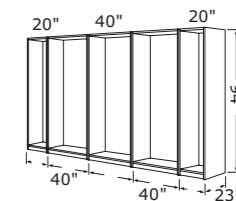

PAX wardrobe frames come in a variety of sizes and colors. By combining frames of different widths, you can create a wardrobe that fits your space, style, and your clothes, of course.