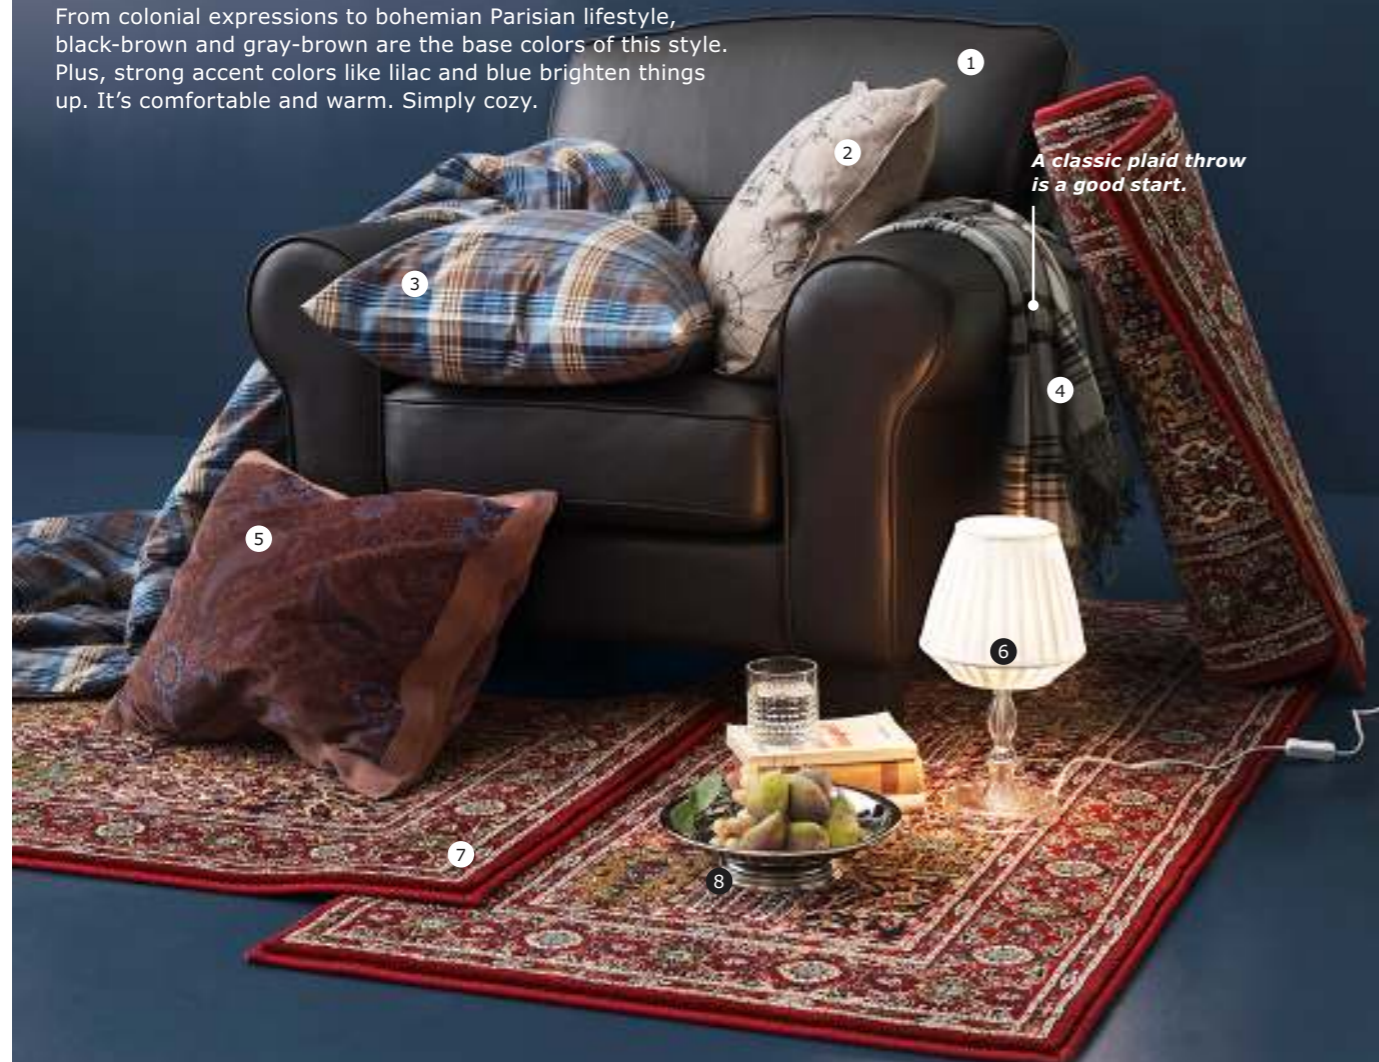

Get cozy.

From colonial expressions to bohemian Parisian lifestyle, black-brown and gray-brown are the base colors of this style. Plus, strong accent colors like lilac and blue brighten things up. It's comfortable and warm. Simply cozy.

A classic plaid throw is a good start.

1 **YSTAD armchair $599** Seat surfaces and armrests in soft, durable, easy care grain leather. Dyed through grain leather on contact areas. RA. W43¼xD36¼xH34¼". Grann dark brown 101.932.58

2 **BENZY LAND cushion $12.99** Raime cover; a durable and absorbent natural material. Polypropylene lining. Polyester fiber filling. Designer: Océane Delain. 20x20". Beige 202.171.26
Style your world. But first visit your IKEA store.

3 **BENZY full/queen duvet cover set $49.99/3pcs** Includes full/queen duvet cover and two queen pillowcases. 100% cotton. Blue 402.117.55

4 **HERMINE throw $19.99** Acrylic/wool. W47xL71". Beige/brown 202.121.62

5 **BENZY cushion $17.99** 100% cotton velvet cover. Polypropylene lining. Polyester fiber filling. L20xW24". Brown 402.133.54

6 **MARBY table lamp $14.99*** Glass and 100% polyester. RA. Shade Ø7, H14". Clear glass 101.801.85

7 **VALBY RUTA rug, low pile $29.99/ea** Machine-woven. 100% polypropylene pile. Latex backing. W2'7"xL5'11". Multicolor 302.116.71

8 **SKÖR bowl $9.99** Stainless steel. Ø10¼, H2¼". Silver-color 602.125.51

*In compliance with California Title 20 regulations, lighting prices and features may vary in the state of California. Please see your local IKEA store for details.

Get elegant.

Materials like velvet, silk, leather, satin and brown wood are the basis for this modern, classic style that gives a feeling of quality and comfort. Inspired by European tradition, with an up-to-date look, it's elegance in its most refined form.