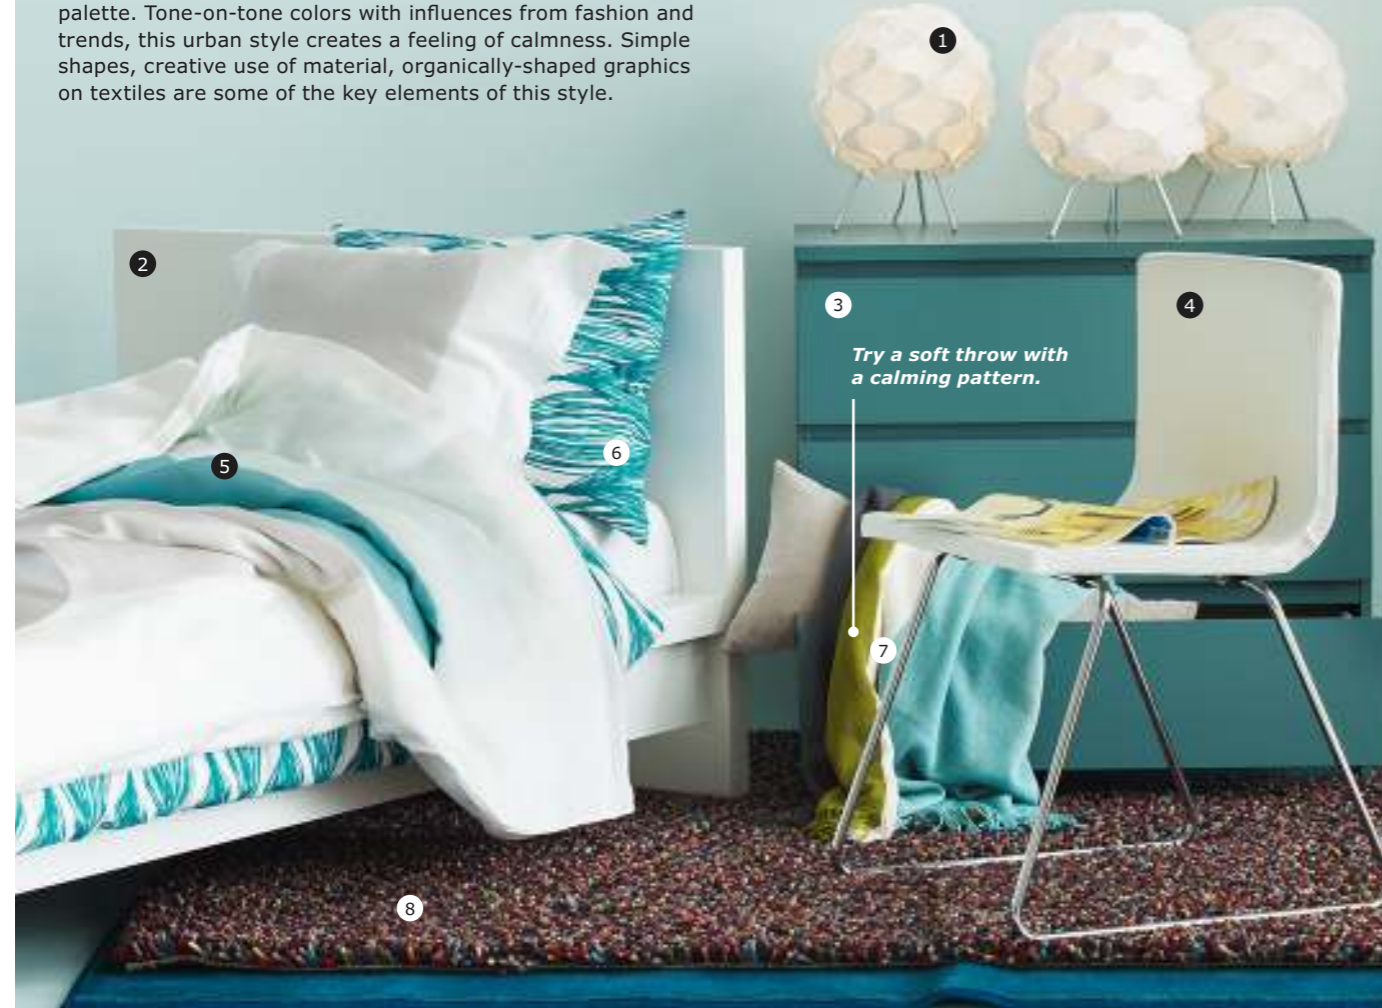

Get urban.

Elegance is often a result of home furnishings from one color palette. Tone-on-tone colors with influences from fashion and trends, this urban style creates a feeling of calmness. Simple shapes, creative use of material, organically-shaped graphics on textiles are some of the key elements of this style.