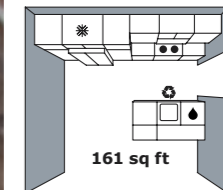

AKURUM/APPLÅD/NEXUS kitchen

$2979

What's in the kitchen price? See p. 313.

AKURUM kitchen with APPLÅD white doors/drawer fronts and NEXUS birch veneer doors $2979 APPLÅD doors/drawer fronts in painted finish and NEXUS doors in tinted clear lacquered birch veneer. RA. Shown with VINNA stainless steel handles and NUMERÅR white melamine foil countertop with metal effect edge.

For more information about our Kitchen Installation Service, see p. 318.

RA=Requires Assembly
Appliances shown require installation.