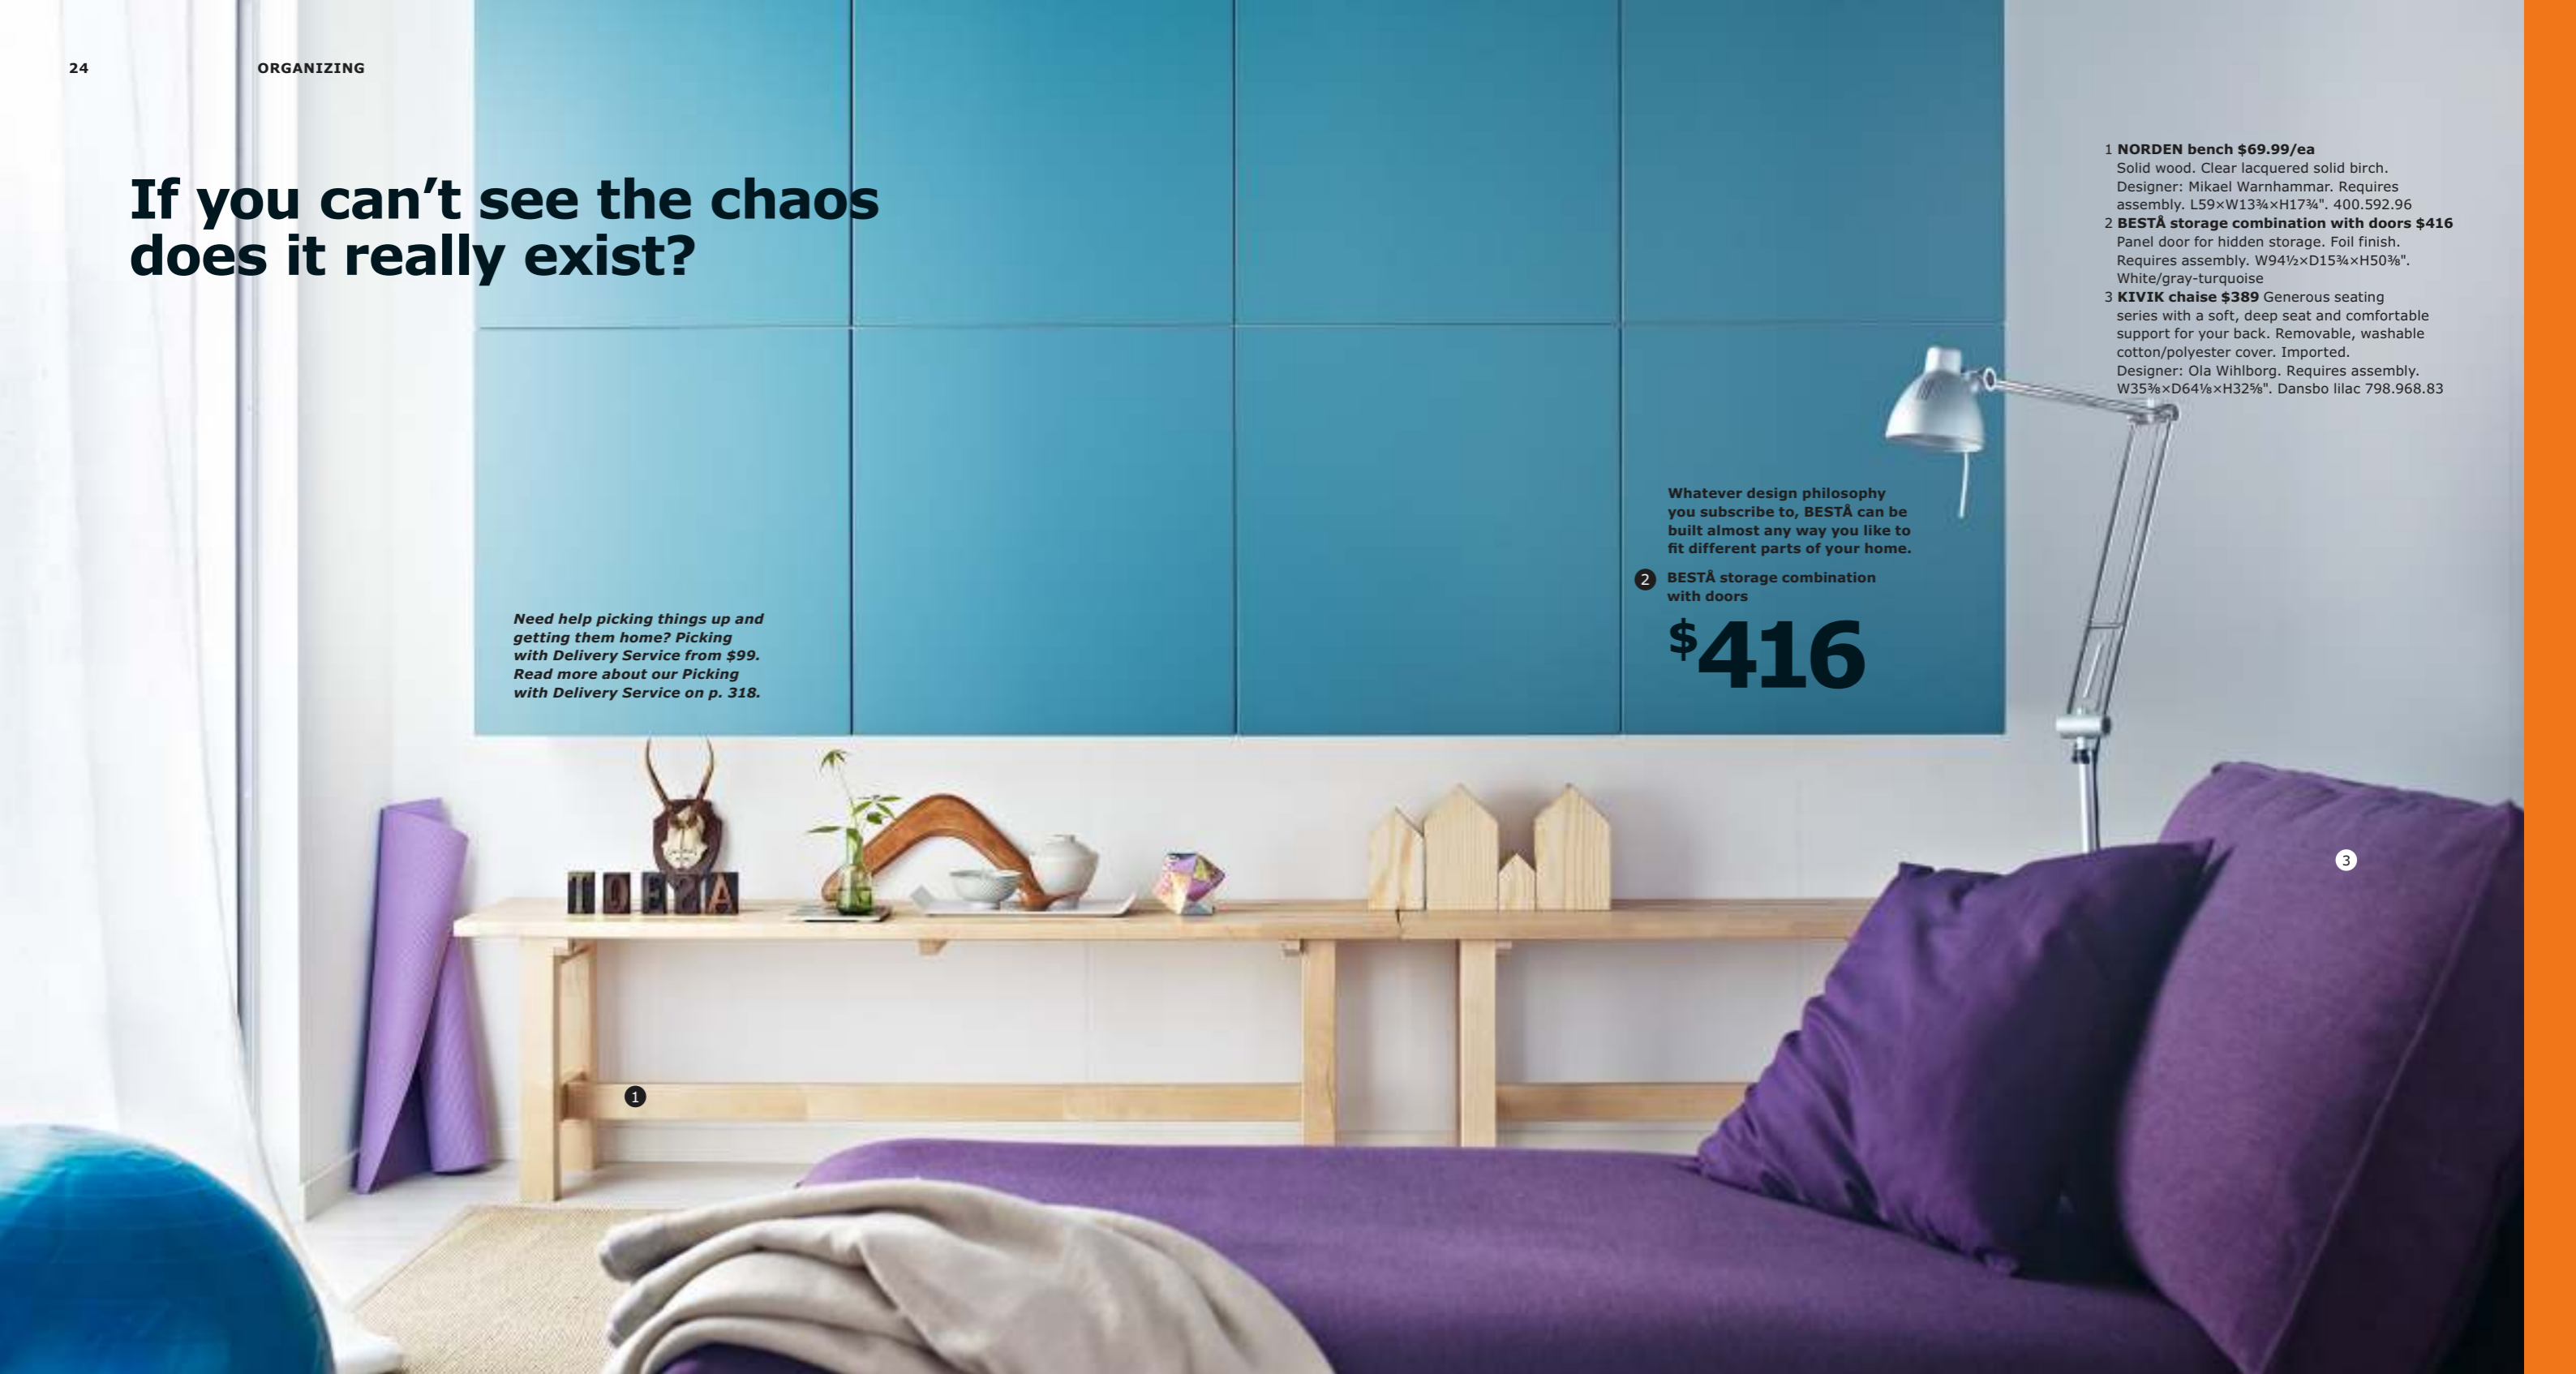

Panel door for hidden storage. Foil finish. Requires assembly. W94½xD15¾xH50¾". White/gray-turquoise

3 **KIVIK chaise \$389** Generous seating series with a soft, deep seat and comfortable support for your back. Removable, washable cotton/polyester cover. Imported. Designer: Ola Wihlborg. Requires assembly. W35¾xD64¼xH32¾". Dansbo lilac 798.968.83