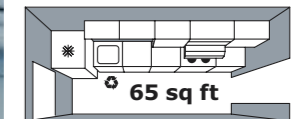

1 ENERGISK refrigerator/freezer \$649

The doors can be mounted to open from the left or right. Fridge 13.5 cu ft. Freezer 4.1 cu ft. Requires installation. W28×D31½×H67⅞". White 202.038.98

AKURUM/HÄRLIG kitchen