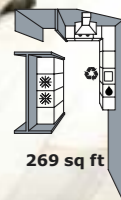

AKURUM/RUBRIK kitchen

$2159

What's in the kitchen price? See p. 313.

269 sq ft

For more information about our Kitchen Installation Service, see p. 318.

AKURUM kitchen with RUBRIK stainless steel doors and drawer fronts $2159 RUBRIK doors/drawer fronts in stainless steel. RA. Shown with VÄRDE nickel-plated handles and PRÄGEL black mineral effect countertop in melamine foil.

PRAKTFULL PRO A51 gas range with convection oven $1949 Forced air oven and gas cooktop with five burners. 3.71 cu ft. RA. W35 $\frac{3}{8}$ "x D23 $\frac{3}{8}$ "x H37". 901.151.34

1 PRAKTFULL PRO B50 S exhaust hood $999 Hood with large extractor surface and halogen lamps for effective illumination of the cooking surface. RA. W35 $\frac{3}{8}$ "x D19 $\frac{3}{8}$ "x H30 $\frac{7}{8}$ "-47 $\frac{1}{4}$ ". 301.105.06

RA=Requires Assembly
Appliances shown require installation.