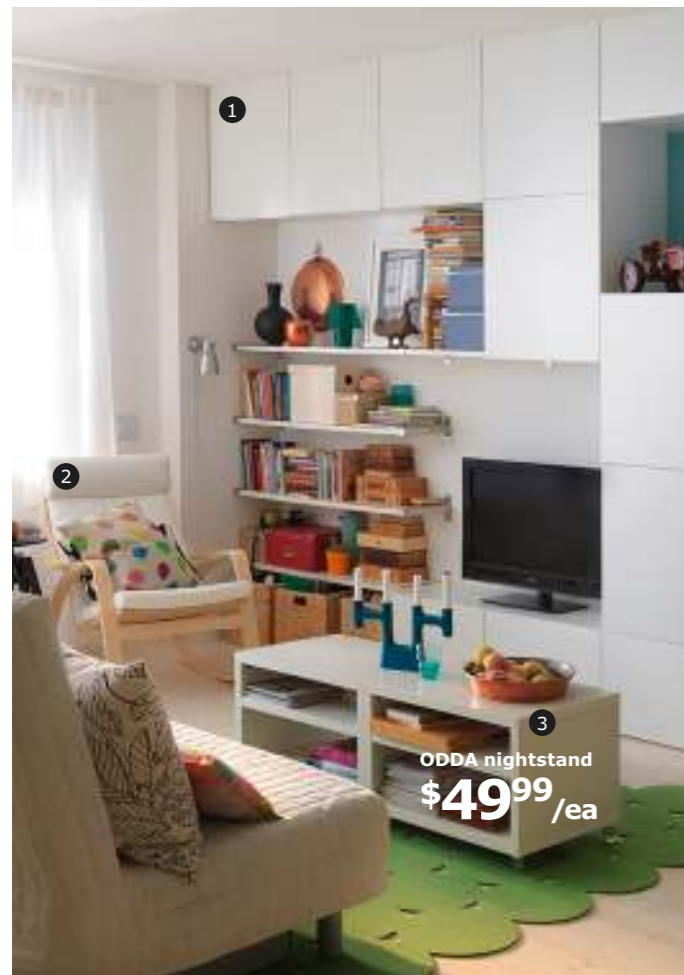

How a living room becomes a bedroom. And vice versa.

1. 1 **BESTÅ storage combination $563**
   May be completed with knobs, handles and push-openers, sold separately. Foil finish. RA. W141¾×D15¾×H105½". White
2. 2 **POÄNG rocking armchair $169**
   Removable, machine washable polyester/cotton cover. Clear lacquered birch veneer. Designer: Noboru Nakamura. RA. W26¾×D37×H37¾". Birch veneer/Granån white 098.896.83

RA=Requires Assembly