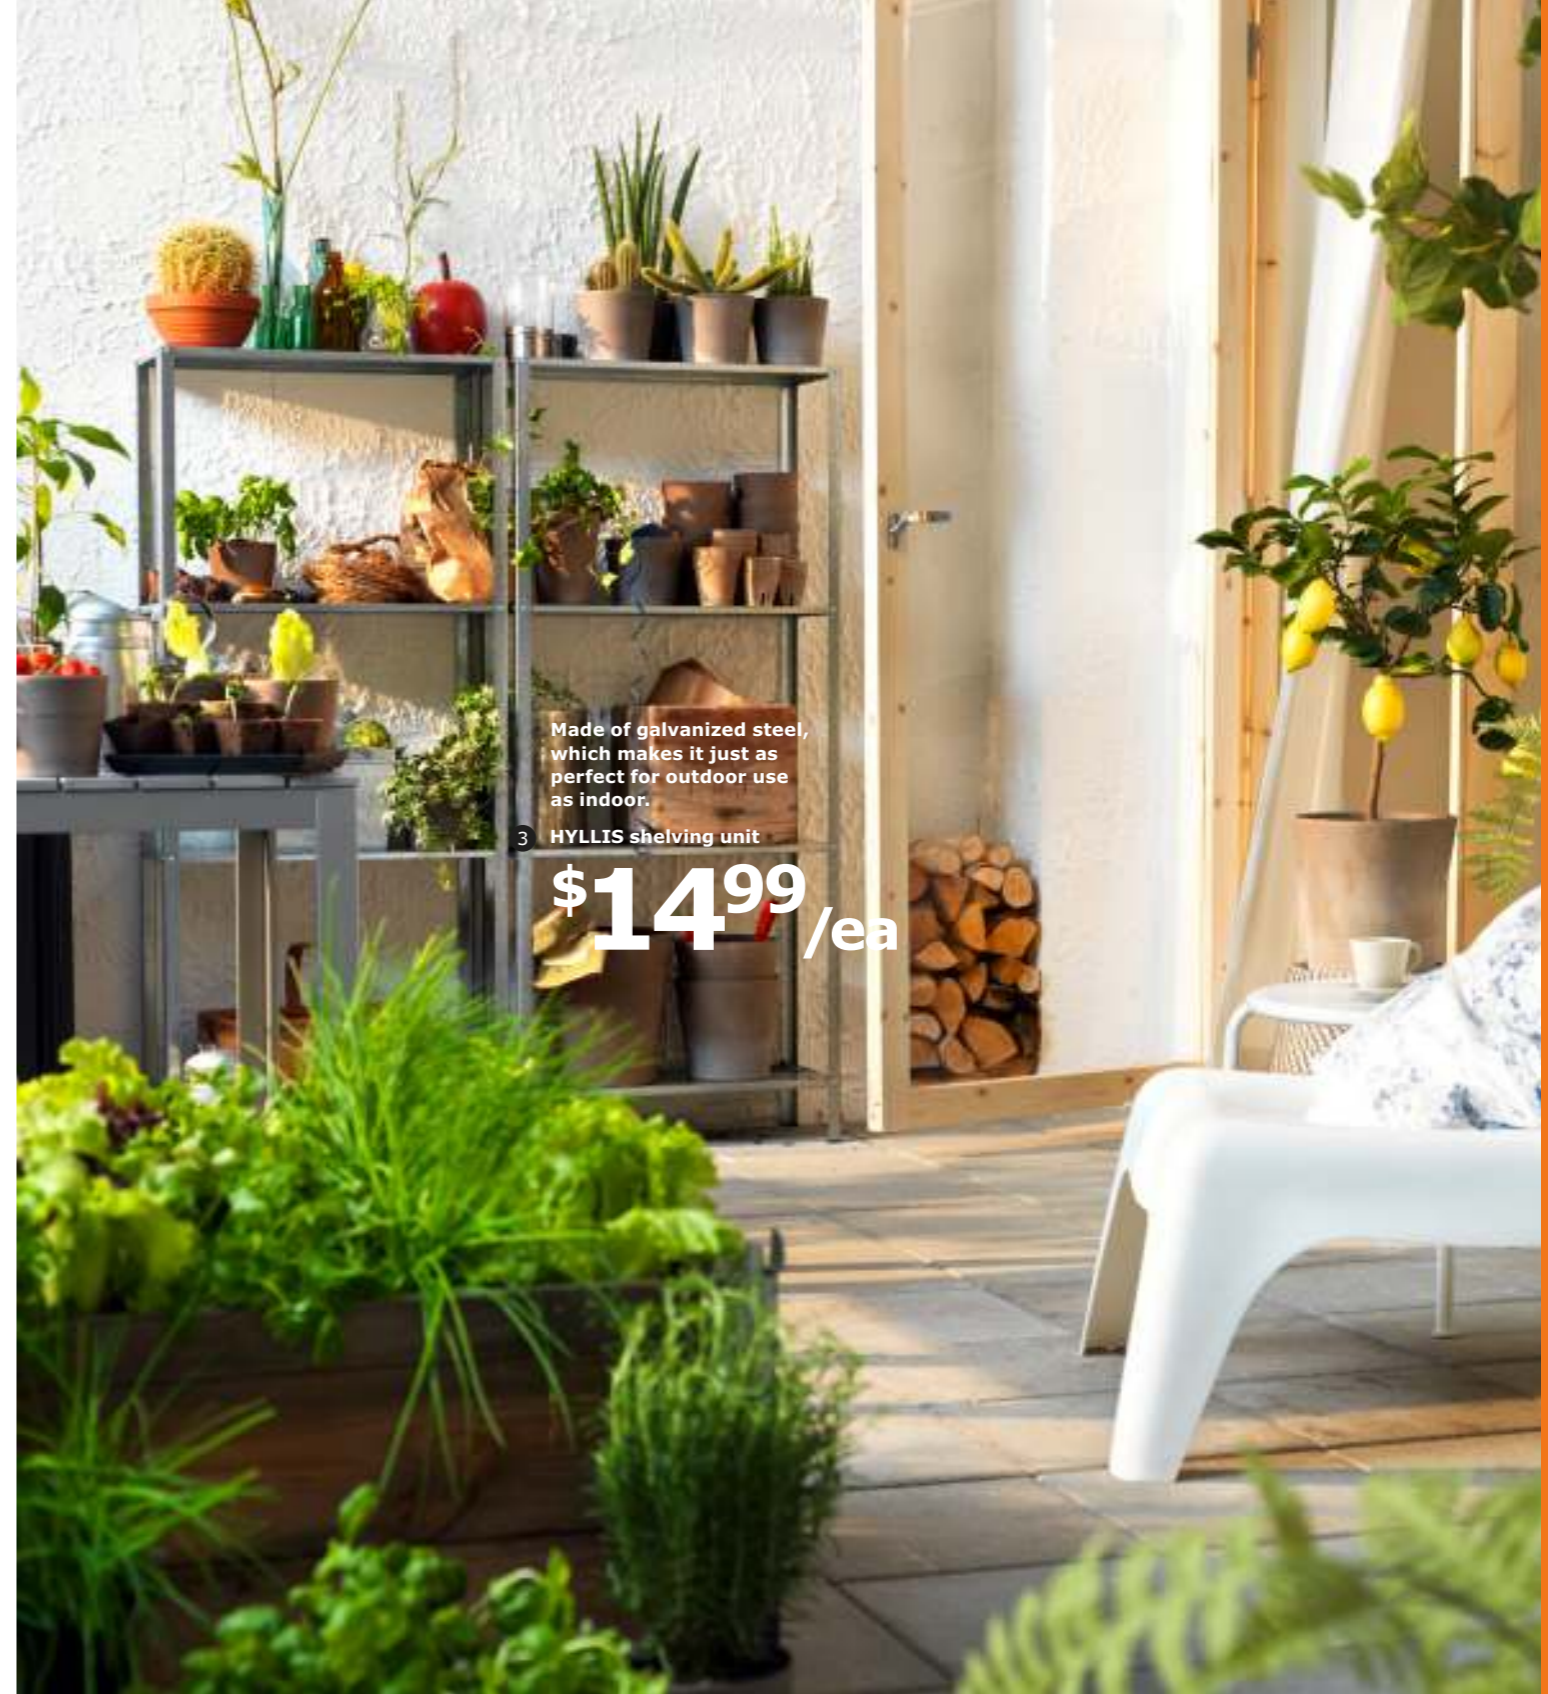

Made of galvanized steel, which makes it just as perfect for outdoor use as indoor.

3 HYLLIS shelving unit

$14.99/ea