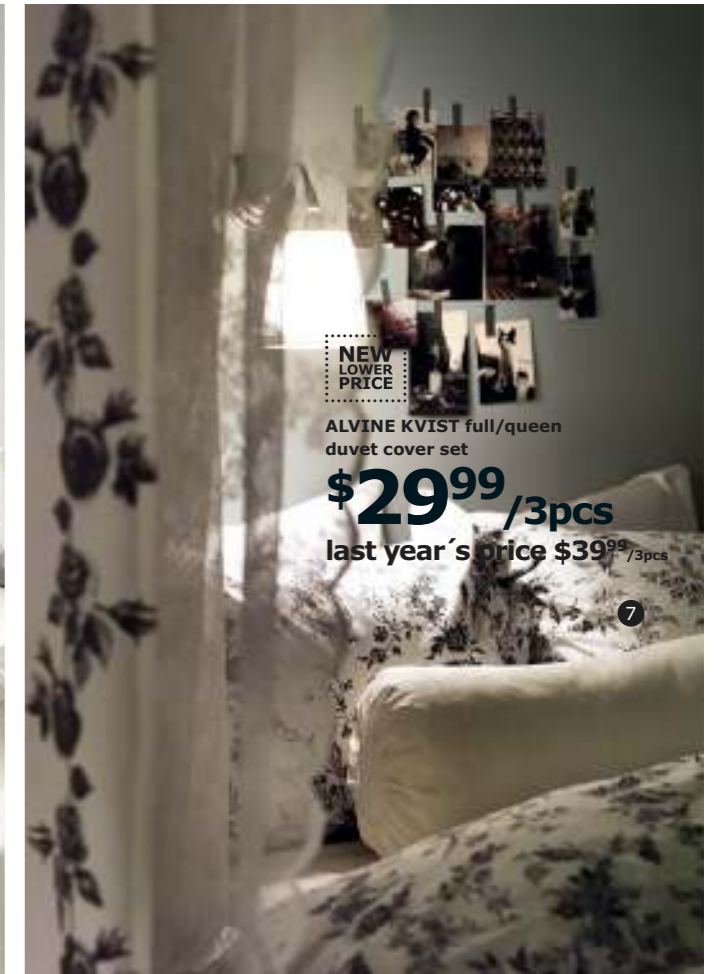

NEW
LOWER
PRICE

ALVINE KVIST full/queen
duvet cover set

$29⁹⁹/3pcs

last year's price $39⁹⁹/3pcs