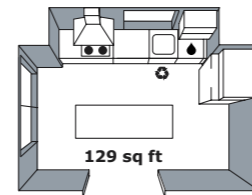

AKURUM/ÄDEL kitchen

$2449

What's in the kitchen price? See p. 313.

AKURUM kitchen with ÄDEL medium brown doors and drawer fronts $2449 ÄDEL doors/drawer fronts in stained, clear lacquered solid birch/birch veneer. RA. Shown with FÅGLEBODA black handles and PRÄGEL black mineral effect countertop in melamine foil.

For more information about our Kitchen Installation Service, see p. 318.

RA=Requires Assembly
Appliances require installation.