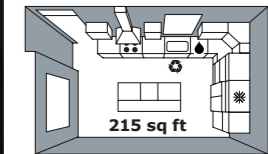

AKURUM/RAMSJÖ kitchen

$4399

What's in the kitchen price? See p. 313.

AKURUM kitchen with RAMSJÖ red-brown doors and drawer fronts $4399

RAMSJÖ doors/drawer fronts in clear lacquered beech veneer. Requires assembly. *Shown with SVEP zinc knobs/handles.*

DÄTID S23 fridge/freezer $1799

W35 $\frac{3}{8}$ ×D28×H68 $\frac{3}{4}$ ". Fridge 13.6 cu ft. Freezer 9.5 cu ft water filter included. Black 702.038.72.

DÄTID built in microwave oven $549

W29 $\frac{3}{4}$ ×D21 $\frac{1}{4}$ ×H17 $\frac{7}{8}$ ". 800W. 1.4 cu ft. 10 power levels. Black 802.222.19

DÄTID extractor hood $549

W30×D20×H31 $\frac{1}{2}$ -51". 400 CFM. Wall mounted. Black 002.222.18

For more information about our Kitchen Installation Service, see p. 318.

Appliances shown require installation.