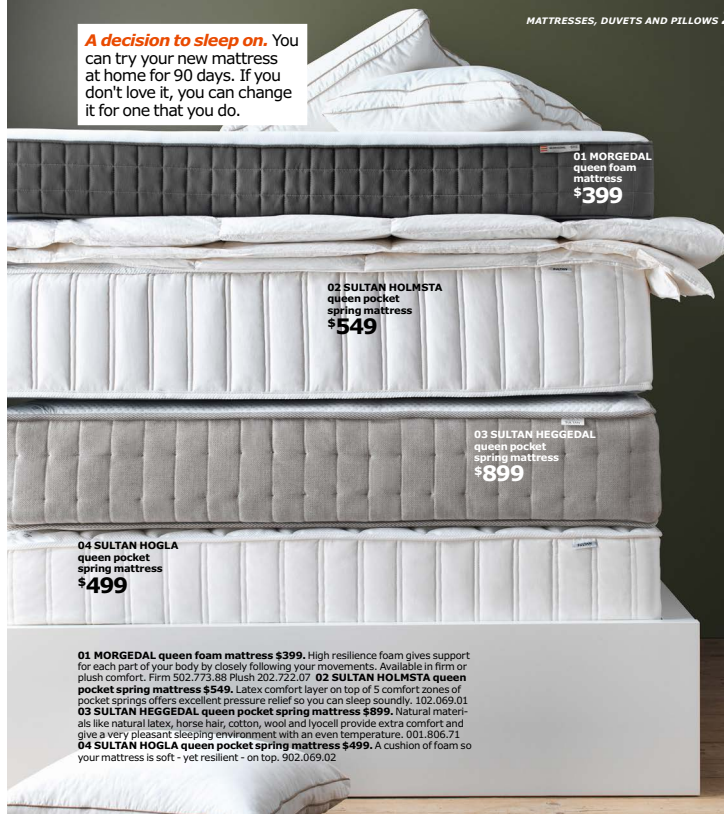

01 MORGEDAL queen foam mattress
$399

02 SULTAN HOLMSTA queen pocket spring mattress
$549

03 SULTAN HEGGEDAL queen pocket spring mattress
$899

04 SULTAN HOGLA queen pocket spring mattress
$499