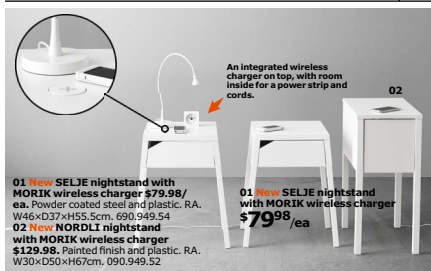

01 New SELJE nightstand with MORIK wireless charger **$79.98/ea**

New KOPPLA 3-port USB charger
$11.99