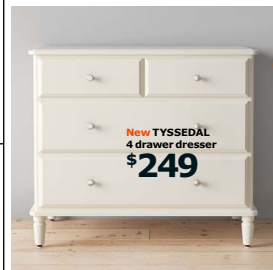

Beyond the bedroom.

A dresser can hide more than your underwear – from hats and gloves in the hallway to toys and games in the living room.