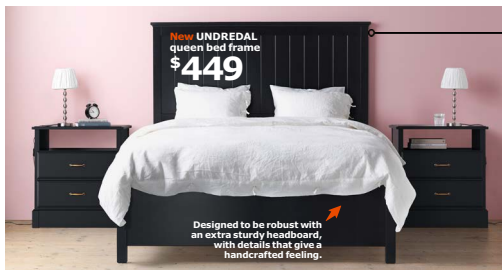

HEMNES queen bed frame $279

LEIRVIK queen bed frame $149