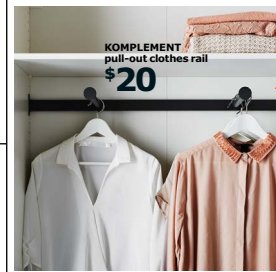

KOMPLEMENT wire basket with rails
$15/ea

KOMPLEMENT pull-out clothes rail
$20