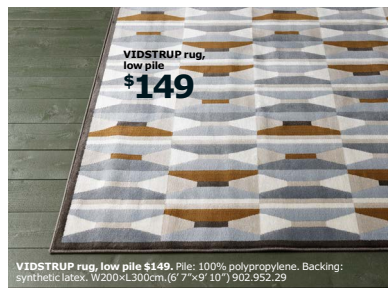

VIDSTRUP rug, low pile $149