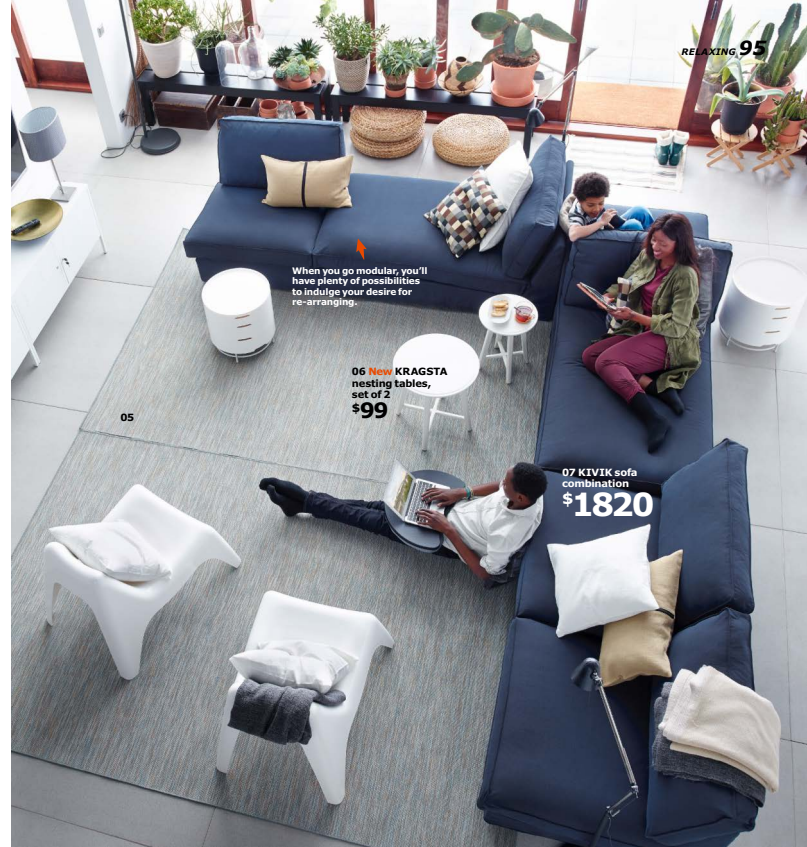

RELAXING 95

06 New KRAGSTA nesting tables, set of 2 $99

07 KIVIK sofa combination $1820