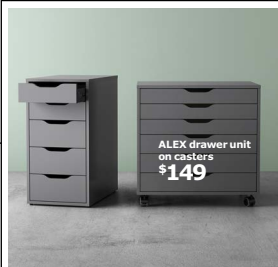

BRÅDA laptop support $19.99

ALEX drawer unit on casters $149

RA=REQUIRES ASSEMBLY

Thinking comfortably? A proper desk and chair can help work to seem less like, well, hard work.