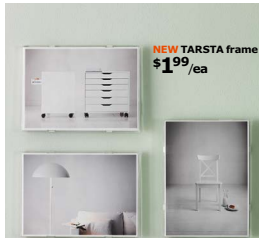

02 NEW SPRALLIS wall clock
$1⁹⁹

NEW TARSTA frame
$1⁹⁹/ea