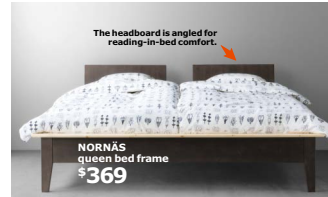

NORNÄS
queen bed frame
$369

TARVA nightstand
$59.99