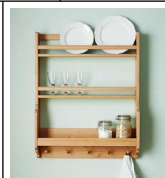

GAMLEBY wall shelf
$89

RA=REQUIRES ASSEMBLY

Shop online at IKEA.ca

$69⁹⁹ /ea