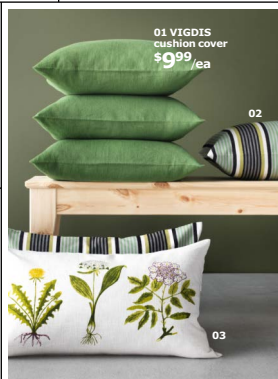

02

03

01 SKOGSEK cushion cover $12.99.

02 OTTIL cushion cover $12.99.

01