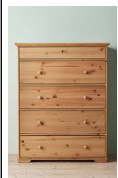

HURDAL
5 drawer chest
$329