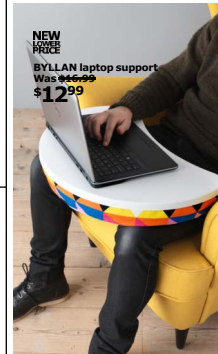

NEW LOWER PRICE

BYLLAN laptop support
Was $16.99
$12.99