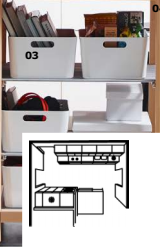

05 SEKTION/VEDDINGE kitchen
Priced from
$79/lin.ft.
► What's in the price? See page 324.
Price based on a 10x10' kitchen:
$1580
Kitchen installation starts at:
$99/cabinet
► For more information, see page 315.