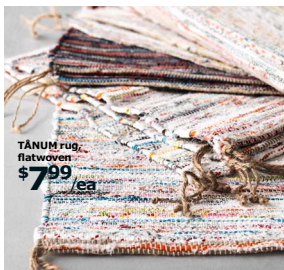

ORMHASSEL throw $24.99

TÄNUM rug, flatwoven $7.99/ea