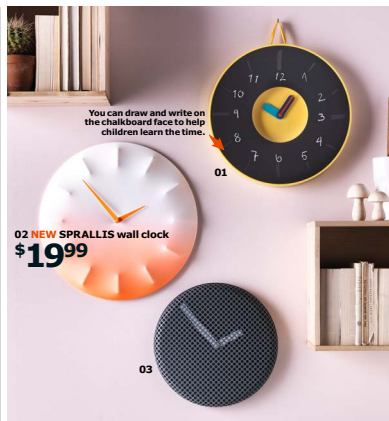

NEW BYARUM picture
$9⁹⁹

NEW TARSTA frame
$1⁹⁹/ea

02 NEW SPRALLIS wall clock
$1⁹⁹