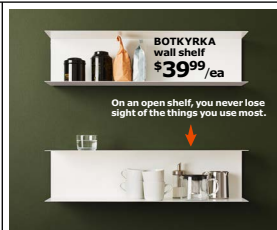

BOTKYRKA wall shelf
$39⁹⁹ ea