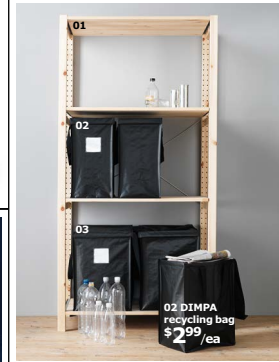

You can also recycle in the bathroom – plastic in one stool, cardboard in the other.