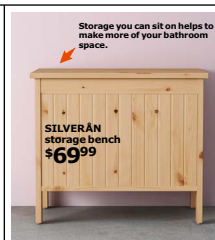

SILVERÅN
storage bench
$69⁹⁹

RA=REQUIRES ASSEMBLY

MOLGER
shelving unit
$69⁹⁹

DRAGGAN cart **$24.99.**
Was ~~$29.99~~. Powder coated steel.
L40.5×W32, H74.5cm.
Silver grey 702.455.94