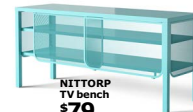

NITTORP TV bench
$79