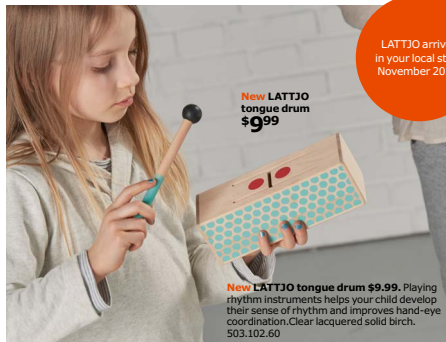

New LATTJO tongue drum $9.99