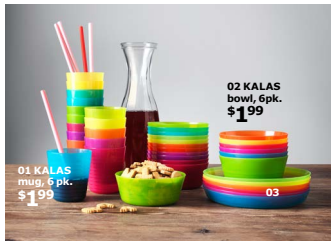

ANTILOP high chair with safety belt $14.99