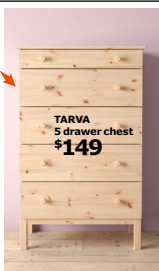

Beyond the bedroom.

A dresser can hide more than your underwear – from hats and gloves in the hallway to toys and games in the living room.