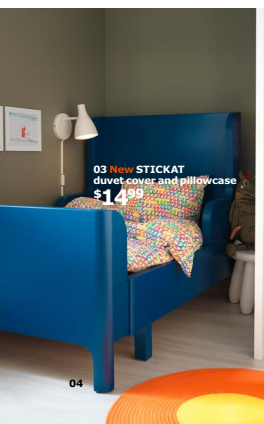

03 New STICKAT
duvet cover and pillowcase
$14.99

04