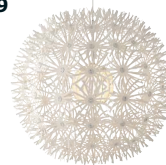

RA=REQUIRES ASSEMBLY