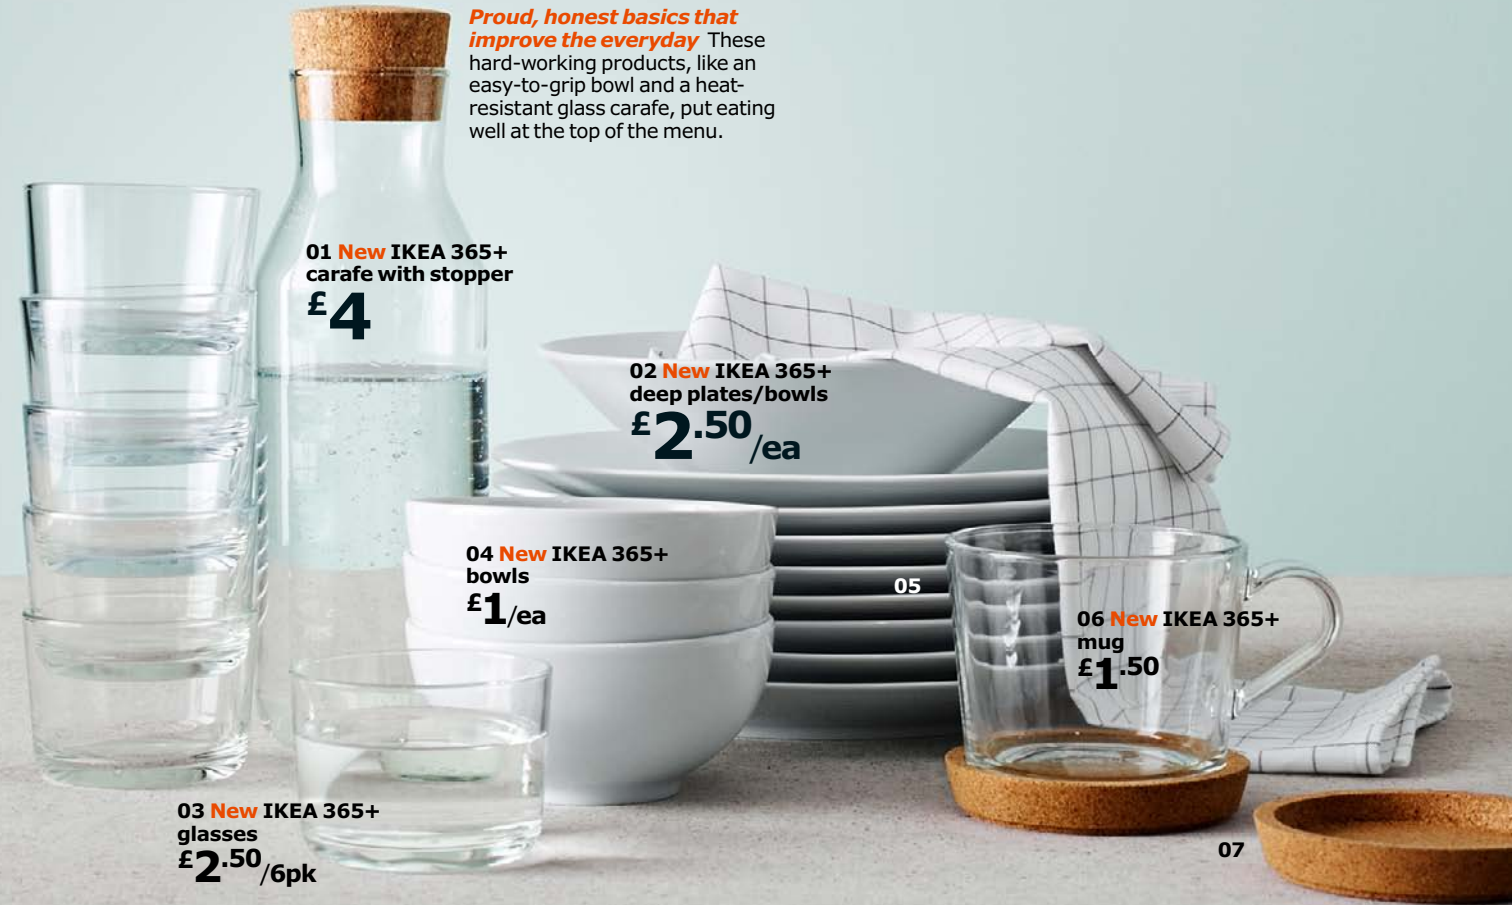

01 New IKEA 365+ carafe with stopper £4

02 New IKEA 365+ deep plates/bowls £2.50/ea

04 New IKEA 365+ bowls £1/ea

06 New IKEA 365+ mug £1.50

03 New IKEA 365+ glasses £2.50/6pk

01-07 New IKEA 365+ series 01 Carafe with stopper £4 Heat resistant glass. 1L. 902.797.19 02 Deep plates/bowls £2.50/ea Feldspar porcelain. Ø22cm. 902.797.00 03 Glasses £2.50/6pk Tempered glass. 18cl. 102.783.56 04 Bowls £1/ea Rounded sides. Feldspar porcelain. Ø13cm. 502.589.50 05 Plates £2/ea Feldspar porcelain. Ø27cm. 702.589.49 06 Mug £1.50 Tempered glass. 36cl. 902.797.24 07 Coasters £1/2pk Cork. Ø10cm. 302.829.46