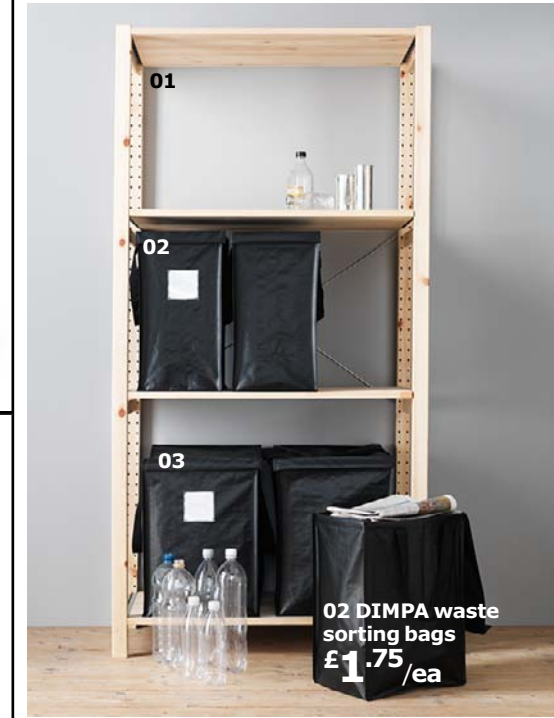

A laundry basket that does more than hold laundry With a wide, oval shape in soft plastic, it's also a great place to hand-wash delicate clothes or even to give the dog a bath.

TROFAST storage combination with boxes £53 Foil finish and plastic. 99x44, H94cm. 990.063.81

KNODD bin with lid £16 Powder-coated steel. Ø41, H51cm. 40L. 600.456.56

A recycling bag that passes the toughest of tests To prove that this high-quality, odour-resistant bag will keep rubbish secure, we dragged it over wet concrete to the recycling station. It was fine. So was the rubbish!

You can also sort and recycle in the bathroom: perhaps packaging in one container, general waste in the other.