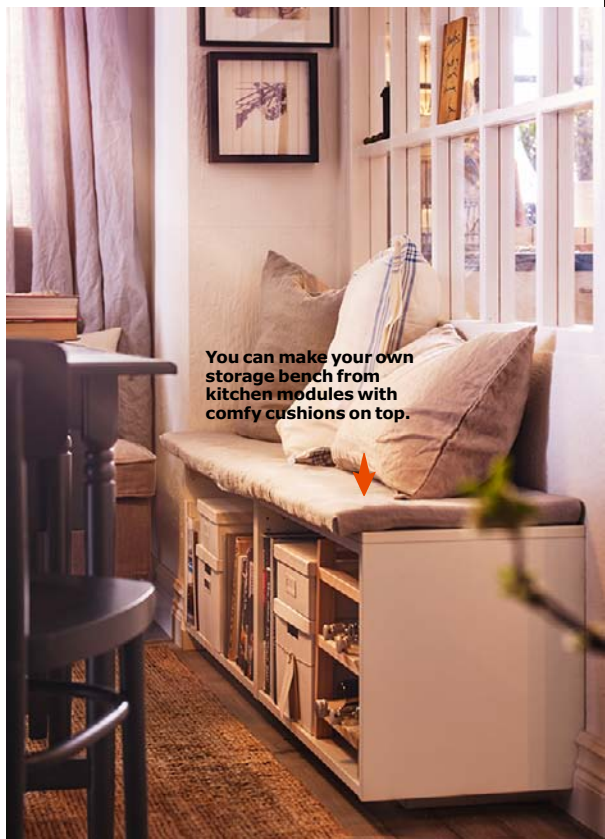

03 UTBUD serving bowl £12

02 ARV side plate £2

You can make your own storage bench from kitchen modules with comfy cushions on top.

04

05 IDOLF chairs £45/ea

**Room for one more?**  
Of course. With a bit of clever thinking, your small dining space can be a warm and welcoming spot for all your supper-club guests.