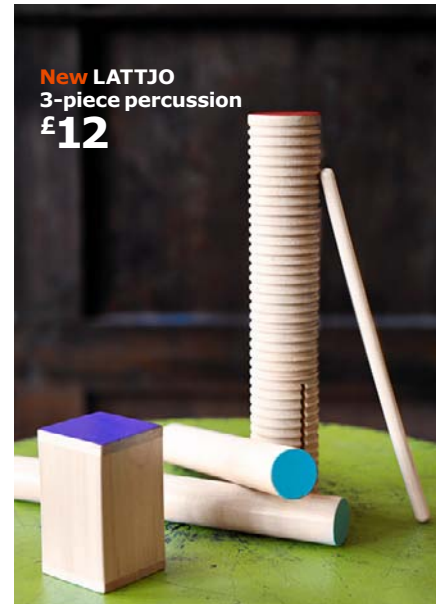

New LATTJO cones £13/4pk 100% polyester. 37x53cm. 903.022.39

**New LATTJO board game £25**  
Backgammon, chess, English draughts and Ludo are fun and educational classic games for the whole family to play together. 37x37cm. 403.022.27