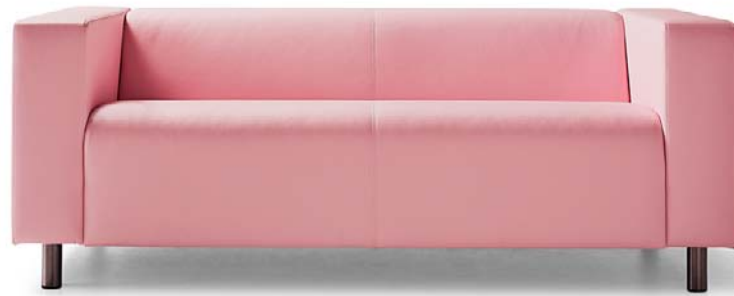

218 SOFAS

KLIPPAN
2-seat sofa
£175

KLIPPAN 2-seat sofa £175 75% polyester, 25% cotton. 180x88, H66cm. Kimstad light pink. 303.062.97