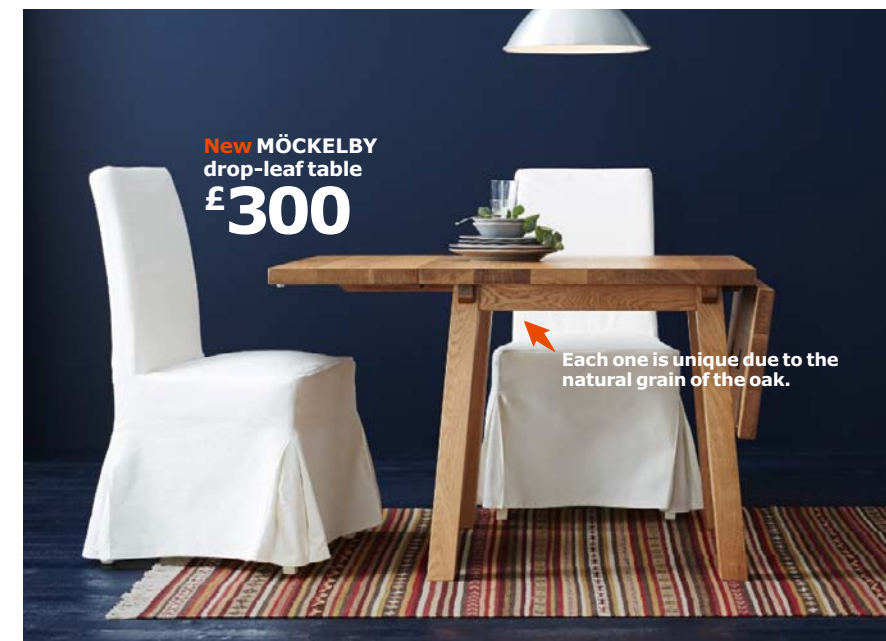

New MÖCKELBY
drop-leaf table
£300