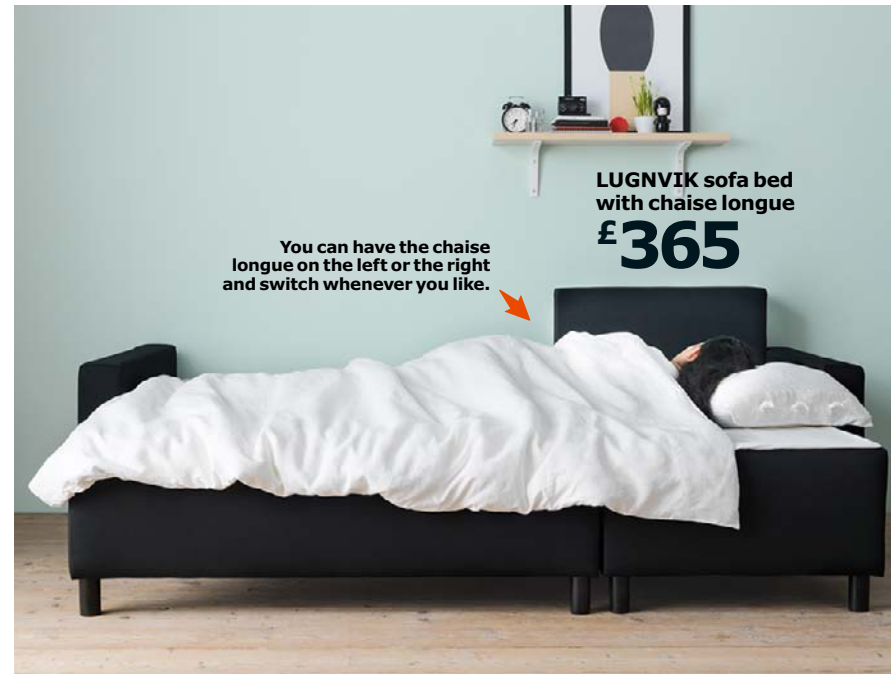

SOFA BEDS **221**

LUGNVIK sofa bed with chaise longue £365 Fixed cover: 80% cotton and 20% polyester. 223×83/136, H90cm. Bed size 120×200cm. Granån black. 102.141.33