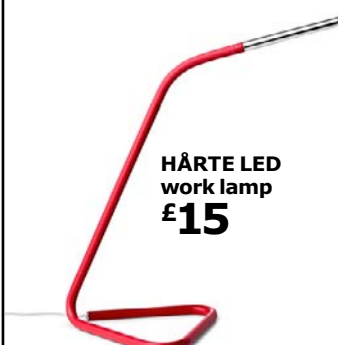

RYMDEN LED ceiling track with 3 spots £32

HÅRTE LED work lamp £15

The LED lamp that goes wherever your laptop does Using a USB plug for power, this lightweight lamp gives more than 25,000 hours of light so you can stay hard at work, wherever.

HÅRTE LED work lamp £15 Powder-coated steel, aluminium and ABS plastic. H32cm. IKEA. Model B1308 Hårte. This luminaire contains built-in LED lamps. The lamps cannot be changed in the luminaire. 902.691.12