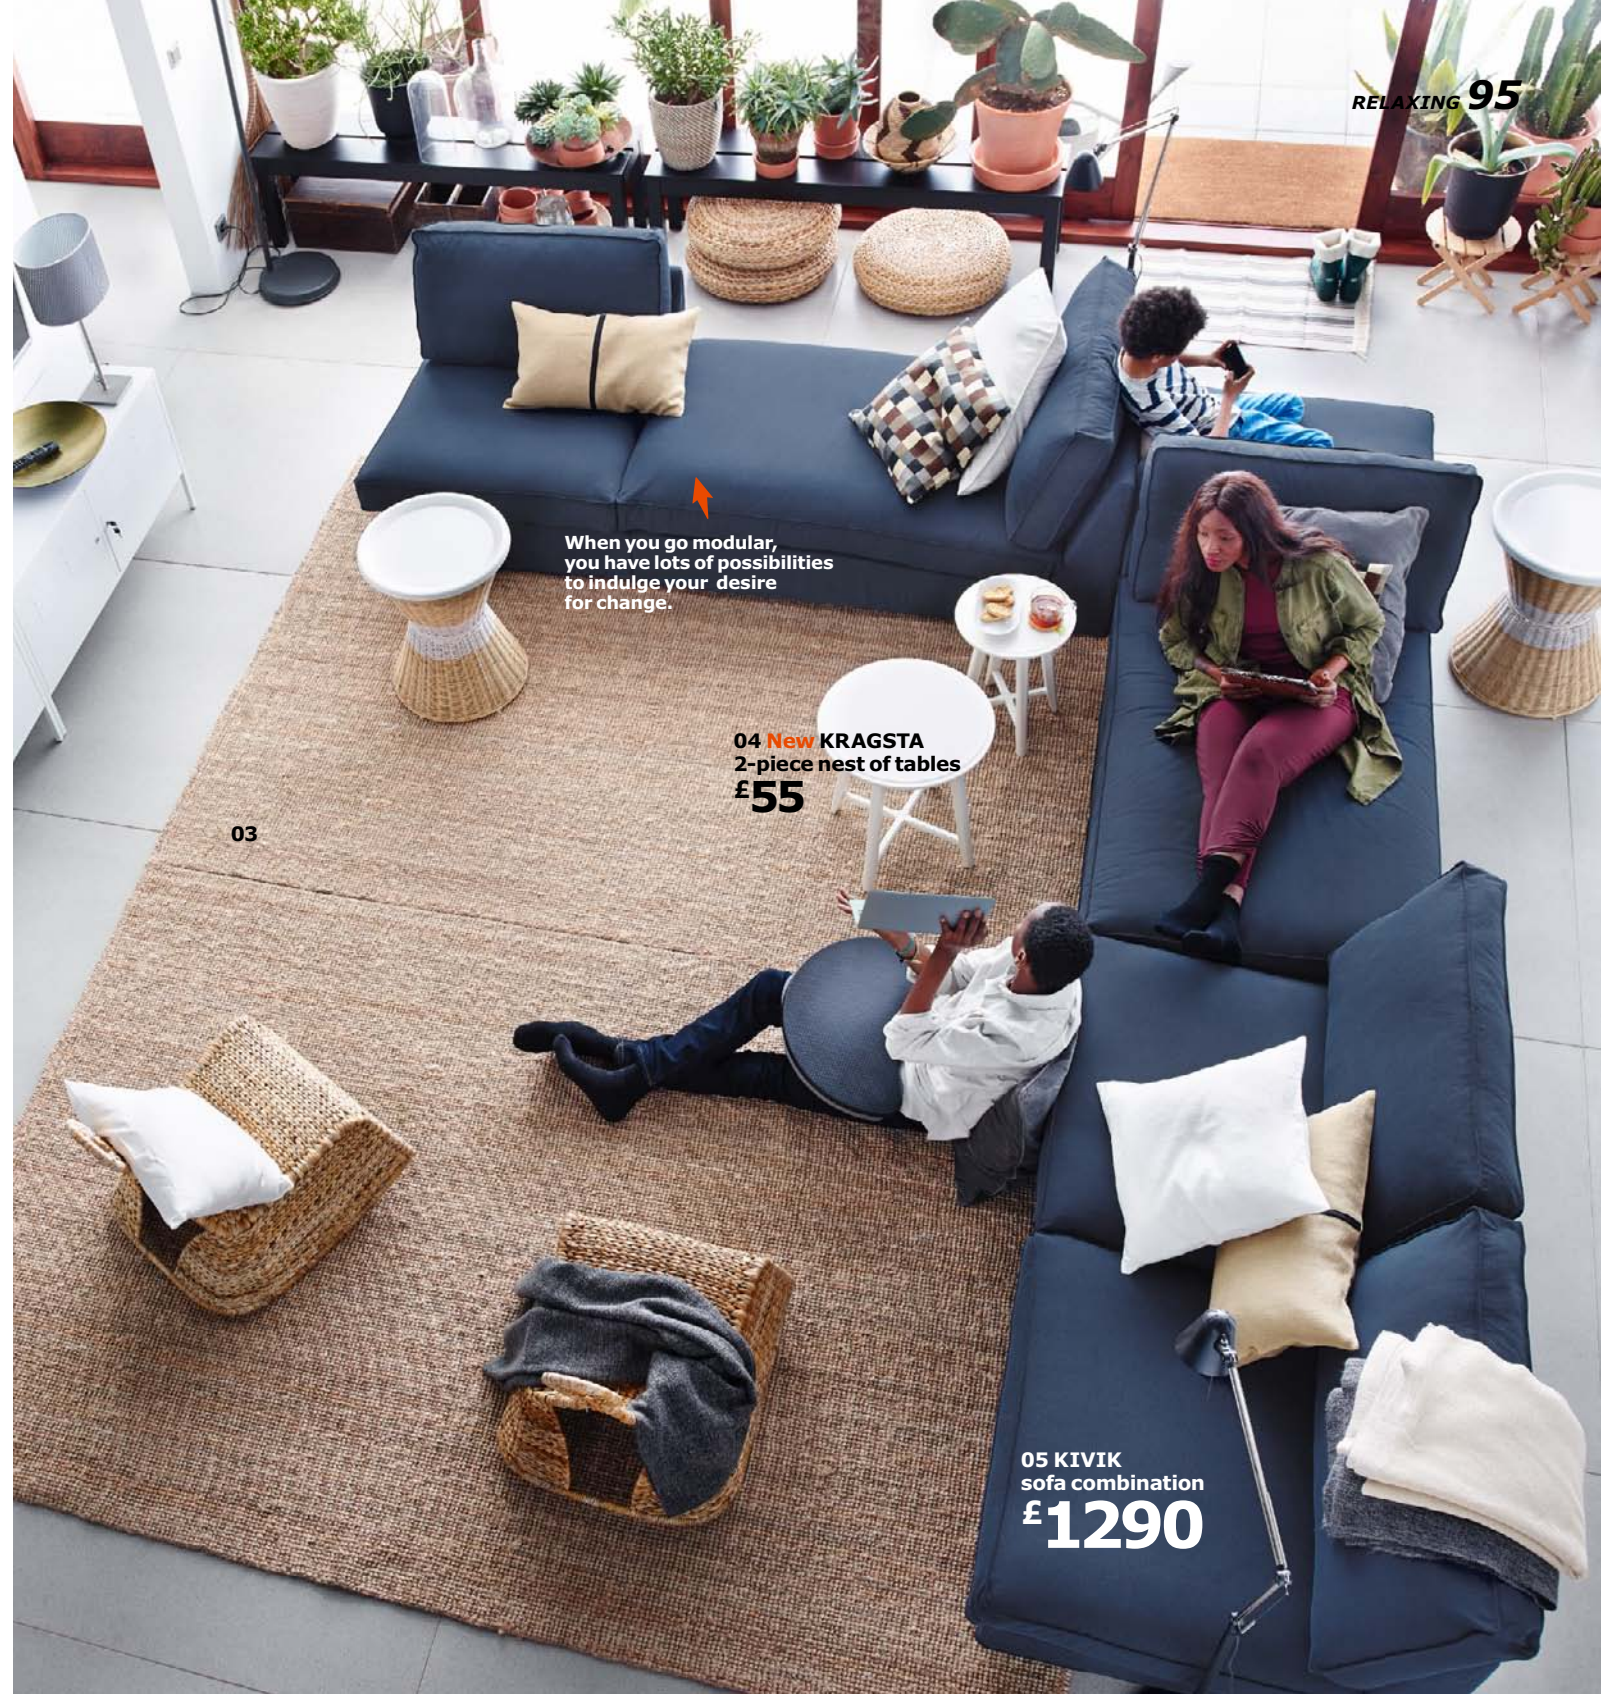

When you go modular, you have lots of possibilities to indulge your desire for change.

04 New KRAGSTA 2-piece nest of tables £55

04 New KRAGSTA 2-piece nest of tables £55

05 KIVIK sofa combination £1290

05 KIVIK sofa combination £1290