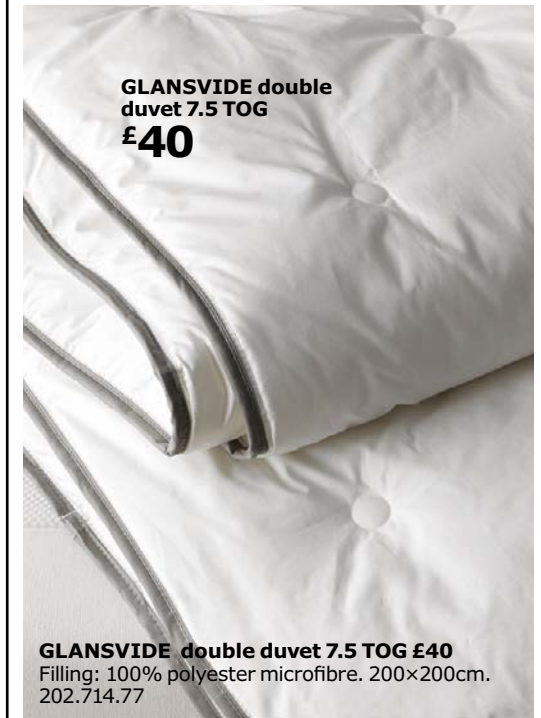

GLANSVIDE double duvet 7.5 TOG
£40

GLANSVIDE double duvet 7.5 TOG **£40**
Filling: 100% polyester microfibre. 200x200cm. 202.714.77

Ready to roll Many of our mattresses are roll-packed, so it's easy to take one home with you in the car, rather than on the roof.