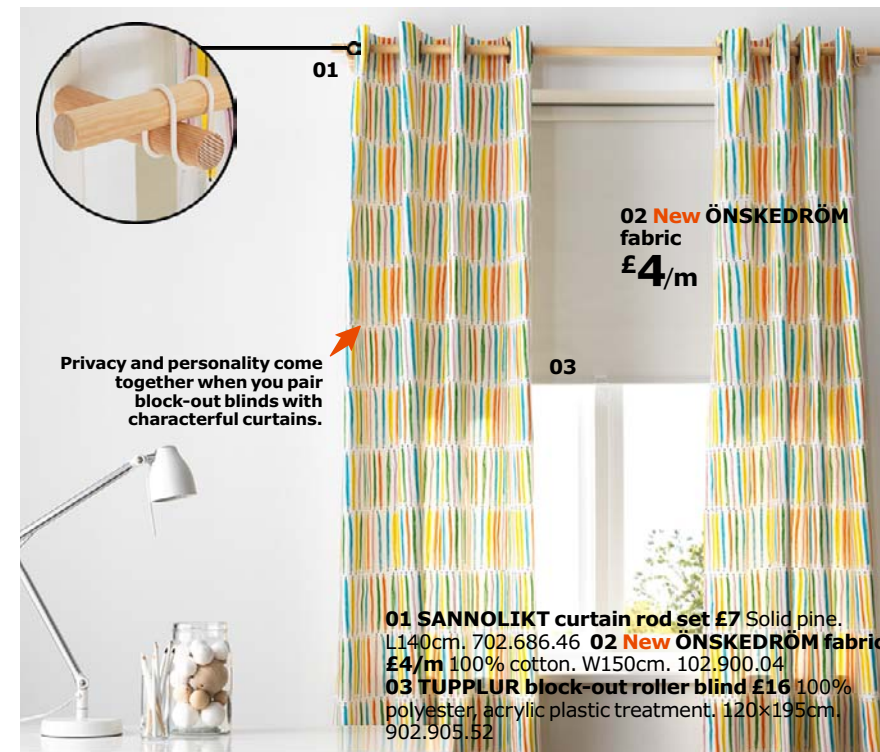

01

02 New ÖNSKEDRÖM fabric
£4/m

03

Privacy and personality come together when you pair block-out blinds with characterful curtains.

01 SANNOLIKT curtain rod set £7 Solid pine. L140cm. 702.686.46 02 New ÖNSKEDRÖM fabric £4/m 100% cotton. W150cm. 102.900.04 03 TUPPLUR block-out roller blind £16 100% polyester, acrylic plastic treatment. 120x195cm. 902.905.52