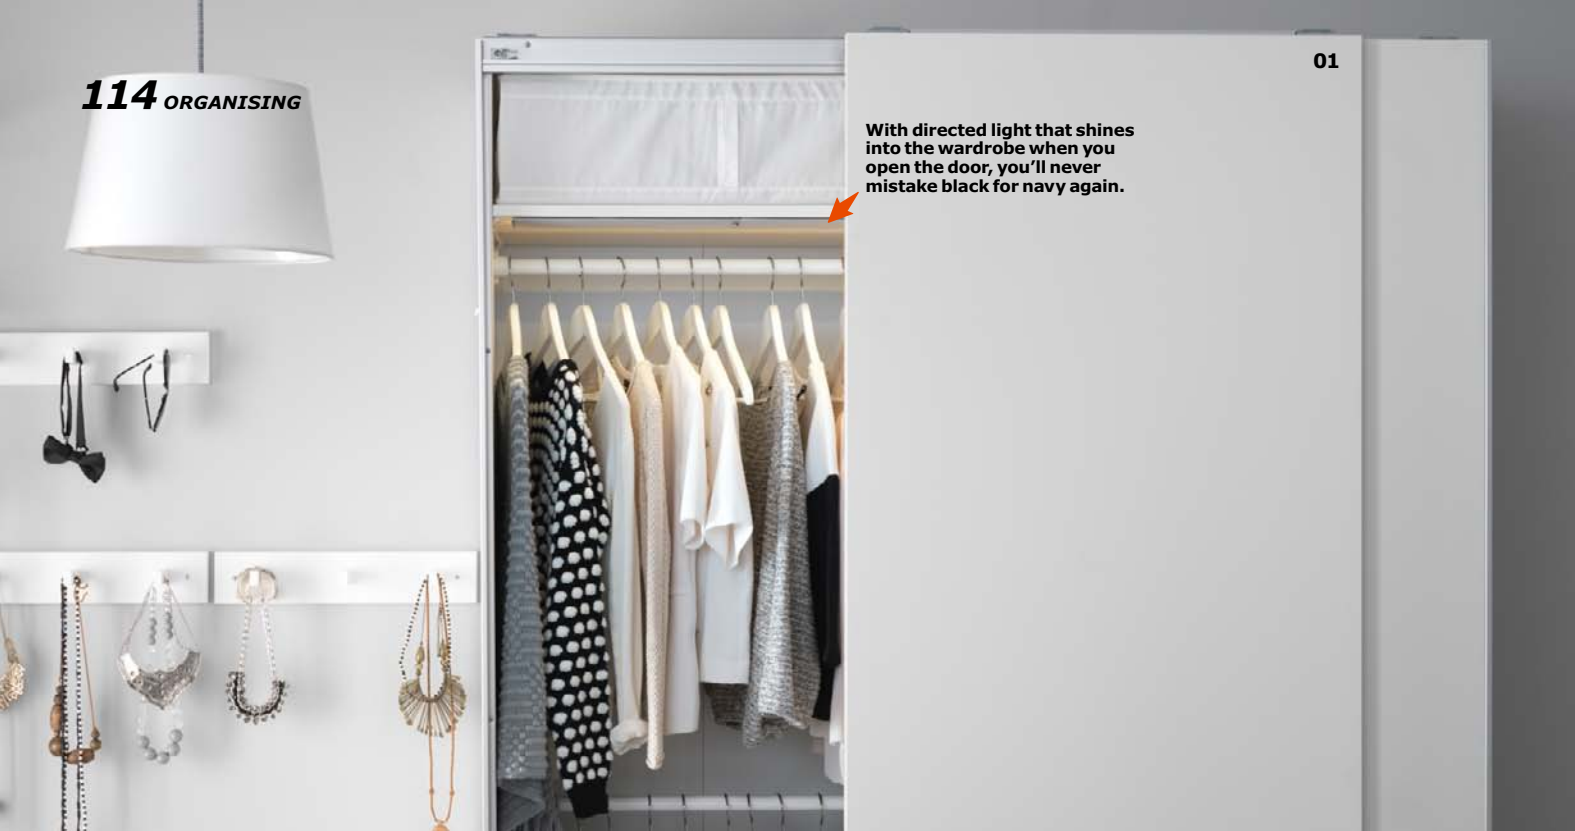

A clothes rack that lets you choose its height means more options for how you use it.

05 RIGGA clothes rack £14

01

With directed light that shines into the wardrobe when you open the door, you'll never mistake black for navy again.