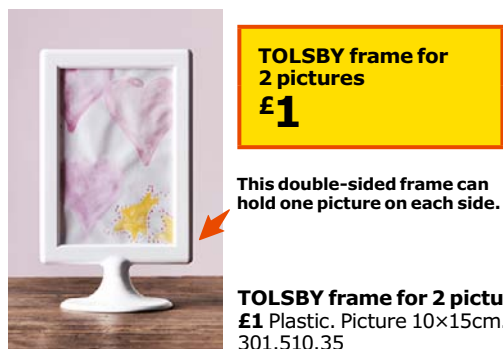

TOLSBY frame for 2 pictures  
£1

This double-sided frame can hold one picture on each side.

TOLSBY frame for 2 pictures  
£1 Plastic. Picture 10×15cm. 301.510.35

You can draw and write on the chalkboard face to help children learn the time.