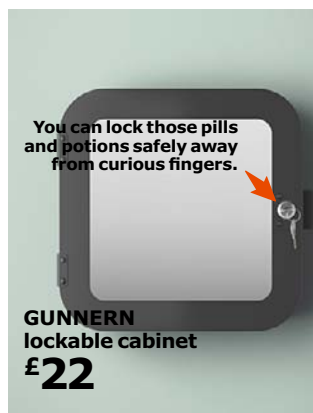

You can lock those pills and potions safely away from curious fingers.

GUNNERN lockable cabinet
£22

GUNNERN lockable cabinet £22 Powder-coated steel and glass. 32×10.4, H32cm. 102.828.29