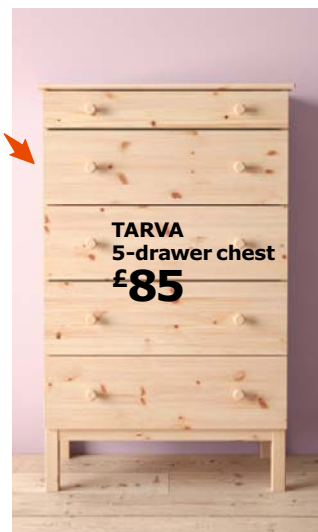

TARVA 5-drawer chest £85 Untreated solid pine. 79x39, H127cm. 502.214.19