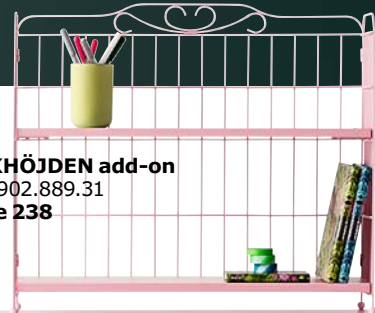

New FALKHÖJDEN add-on unit desk 902.889.31
▶ See page 238
£25