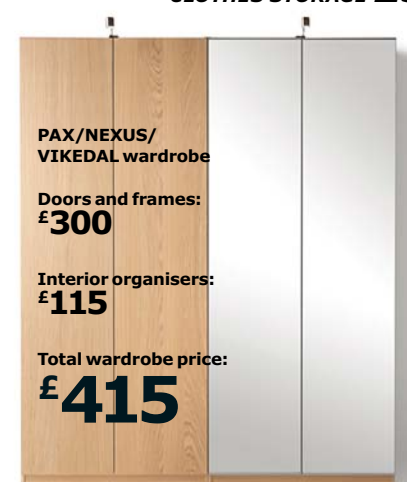

PAX/NEXUS/VIKEDAL wardrobe

Doors and frames:
£300

Interior organisers:
£115

Total wardrobe price:
£415