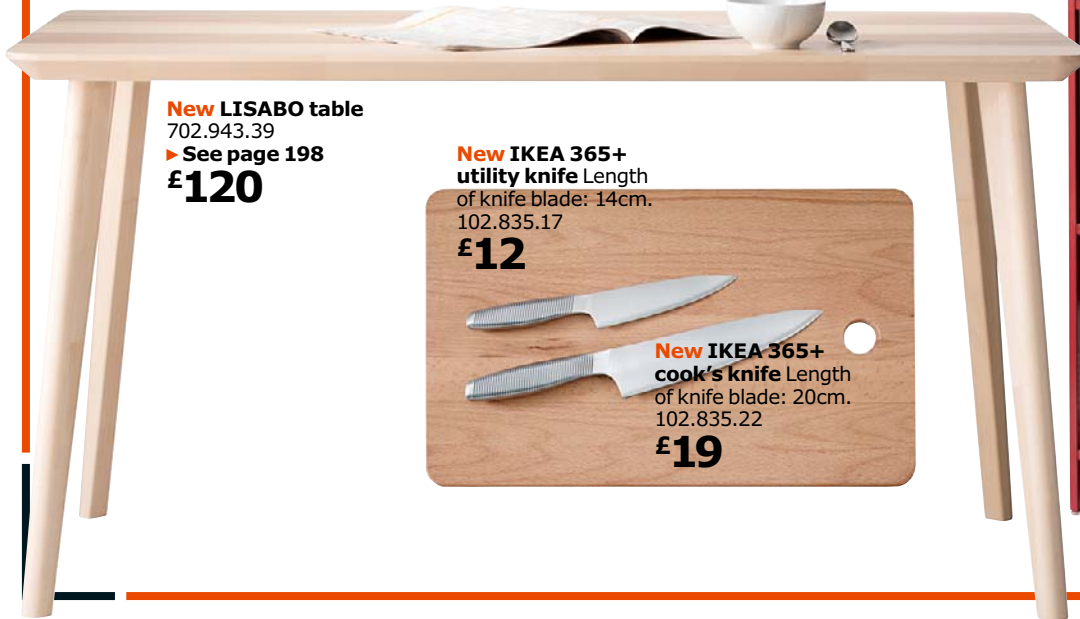

## New!

You can see even more of our latest products throughout this catalogue, at [IKEA.co.uk](http://IKEA.co.uk) and in your local store.

New **IKEA 365+** glasses  
102.783.56  
▶ See page 191  
**£2.50**/6pk

New **IKEA 365+**  
utility knife Length  
of knife blade: 14cm.  
102.835.17  
**£12**

New **IKEA 365+**  
cook's knife Length  
of knife blade: 20cm.  
102.835.22  
**£19**

New **KUBBIS** rack  
with 7 hooks 102.895.76  
▶ See page 258  
**£9**