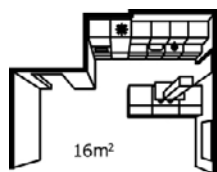

Learning the classics

Traditions disappear unless you hand them down. And that's so much easier to do when your kitchen is bang up to date.

16m²

£3040

01 METOD/MÄRSTA kitchen

► **What's in the price?** See page 324

Kitchen price including appliances (oven, hob, extractor, fridge/freezer, dishwasher)

£4950

► **For planning, installation and other services** see page 315

Interest-free credit option available for this kitchen:

Representative example

Total amount of credit £4940
Interest rate 0% fixed p.a.
Representative APR 0% APR p.a.
Duration of loan 24 months
Down payment £10
24 monthly payments of £205.84

► **For more information about our finance options** see page 324

With well-organised storage drawers you can instantly access the mixer, processor or gadget that you don't need to use every day.

01 METOD kitchen with MÄRSTA white doors, drawer fronts and MAXIMERA soft-closing drawers £3040 METOD cabinet frames in white melamine foil. MÄRSTA doors/drawer fronts in foil finish. The foil stickers included come in oak, brown, white and pink colours. MAXIMERA drawers in powder-coated steel and melamine foil. Styled with EKBACKEN double-sided, light grey/white laminate worktop with white edge.