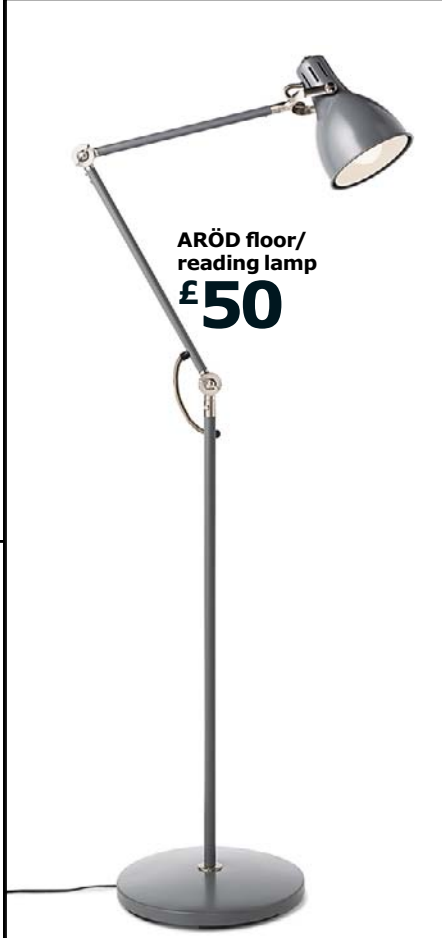

ARÖD floor/reading lamp
£50

ARÖD floor/reading lamp £50 Powder-coated steel and aluminium. H180cm. IKEA. Model G0814 Aröd. This lamp is compatible with bulbs of energy classes: A++ to D. 301.486.94