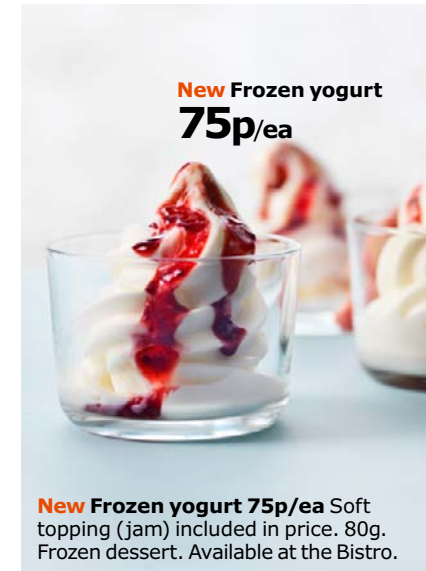

## Serving soon

There are always new tastes to try at your IKEA store. Here's a mouthwatering preview of some new food and drink that's coming soon.

New DRYCK APELSIN  
orange drink  
**50p**

New DRYCK APELSIN orange drink 50p  
200ml. 203.118.88. Organic, all natural flavours and fruit juices, no preservatives.