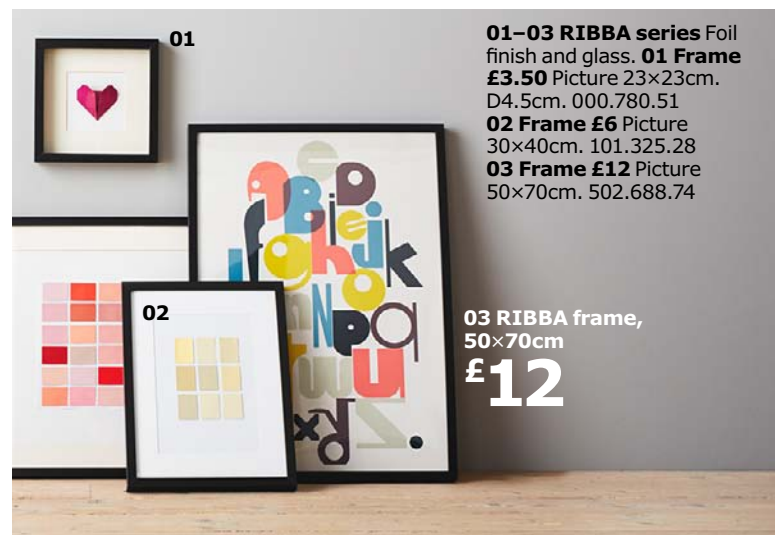

01-03 RIBBA series Foil finish and glass. 01 Frame £3.50 Picture 23×23cm. D4.5cm. 000.780.51
02 Frame £6 Picture 30×40cm. 101.325.28
03 Frame £12 Picture 50×70cm. 502.688.74

03 RIBBA frame, 50×70cm
£12

Private viewing Walls can work wonders for your feel-good factor. Your favourite images, a stylish timepiece, and you can be a private gallery owner in no time.