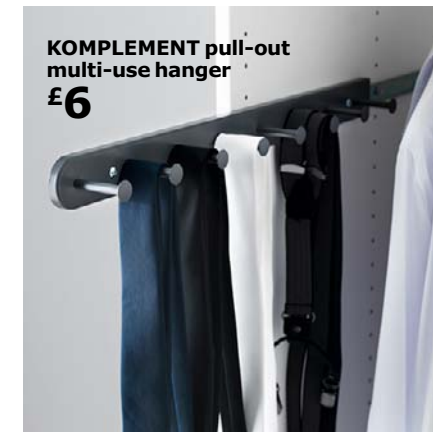

*Little details that give a sense of calm* Soft-closing drawers, pull-out trouser hangers, shoe shelves and more. Life can get much easier when you customise.

**KOMPLEMENT wire baskets**  
£2/ea

**KOMPLEMENT wire baskets £2/ea** Powder-coated steel. 50x35, H16cm. 902.572.70 Runners sold separately