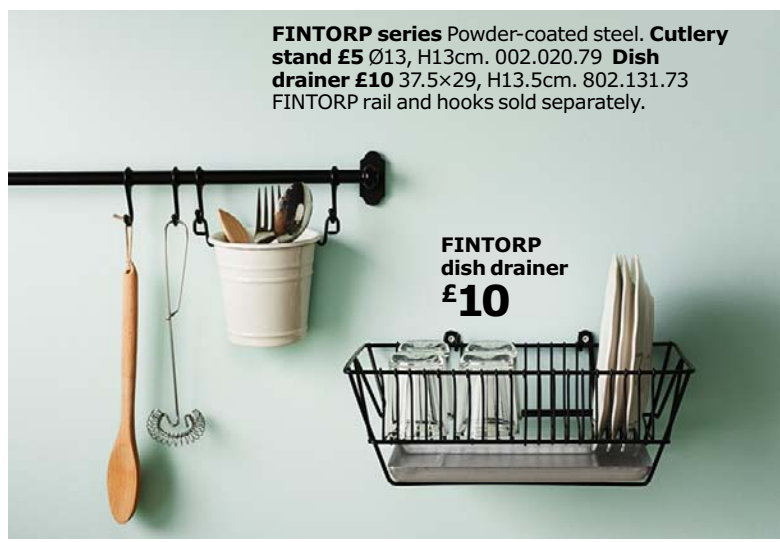

**RIMFORSA series** Bamboo and steel. **Tablet stand** £10 26x16, H17cm. 102.820.75 **Basket** £13 32x15, H11cm. 402.820.69 **Container, tube-shaped** £8/4pk Glass. Ø3.5, H21.5cm. 802.820.67 **Holder for containers** £8 20x7, H15cm. 802.962.67 RIMFORSA rail and hooks sold separately.