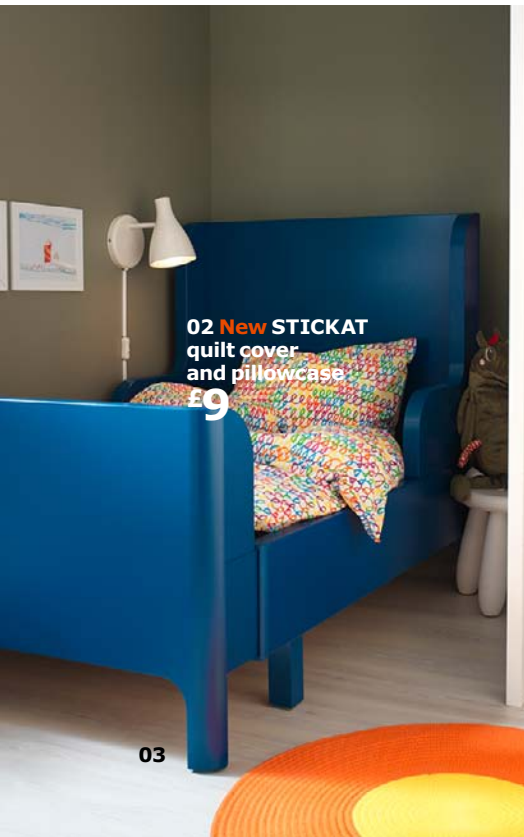

02 New STICKAT quilt cover and pillowcase
£9

01 STUVA storage combination £240-£200 Foil and painted finish. 120x50, H192cm. 791.234.37

02 New STICKAT quilt cover and pillowcase £9 100% cotton. Quilt cover 150x200cm. Pillowcase 50x80cm. 002.967.42

03 BUSUNGE extendable bed £130 Painted and foil finish. 90x138/208, H100cm. Takes mattress size 80x200cm (sold separately). 202.743.48

04 FLYGA quilt cover and pillowcase £18 100% cotton. Quilt cover 150x200cm. Pillowcase 50x80cm. 602.732.24

05 STUVA loft bed combination with 4 drawers/2 doors £320 Foil and painted finish. 99x207, H193cm. Takes mattress size 90x200cm (sold separately). 890.227.01

06 TJENA boxes with lids £4 £3.50/ea 32x35, H32 White. 202.636.32