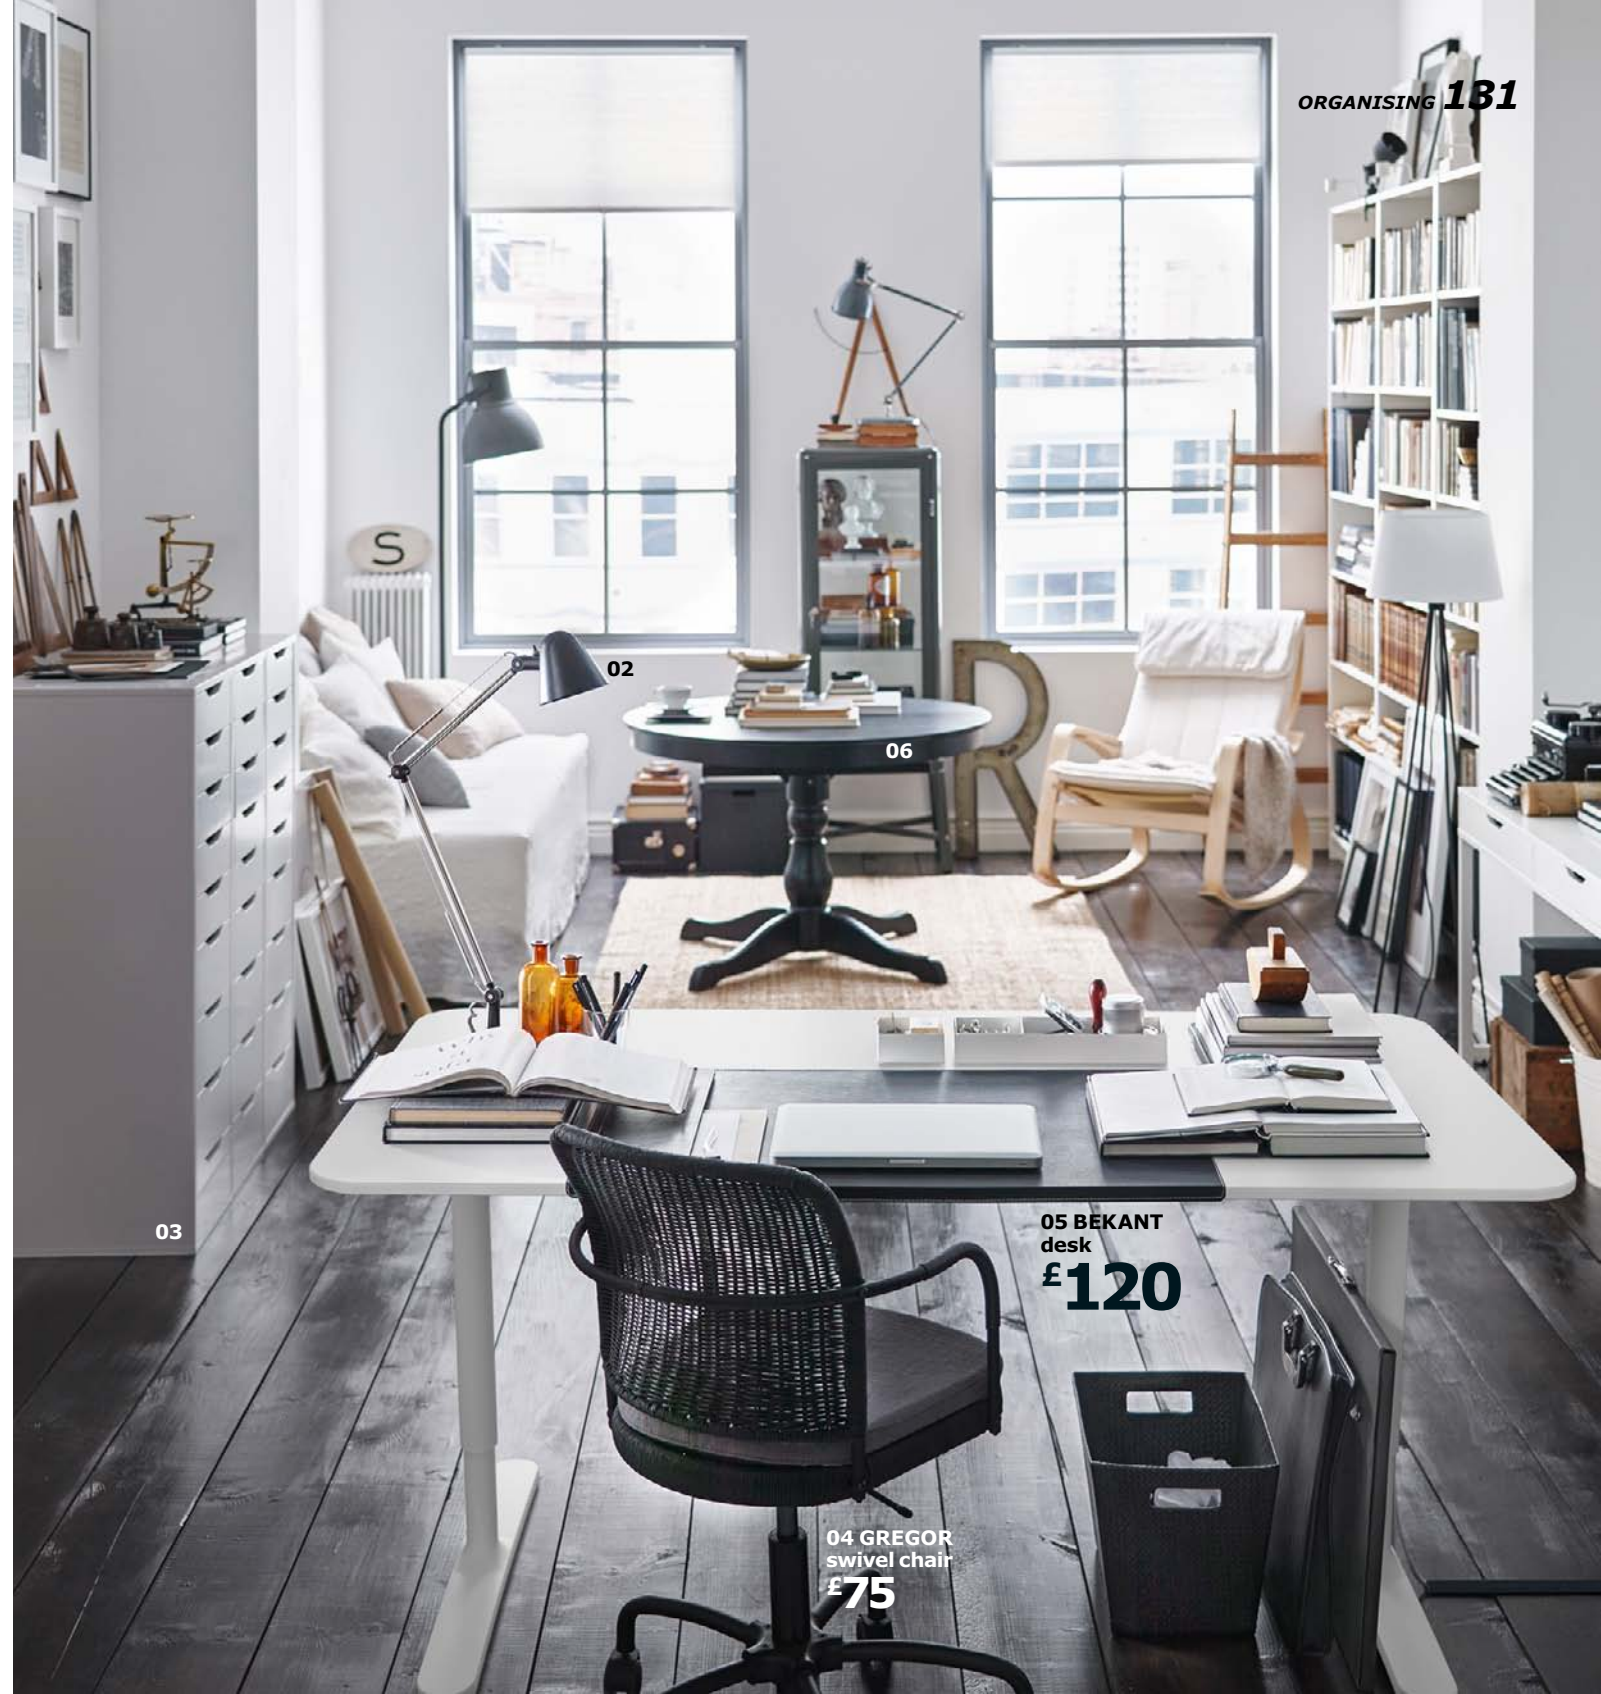

**06 INGATORP extendable table £225** Stained, clear-lacquered beech veneer. Ø110/155, H74cm 802.170.72

**03**

**02**

**06**

**05 BEKANT desk**  
**£120**

**04 GREGOR swivel chair**  
**£75**

NEW  
LOWER  
PRICE