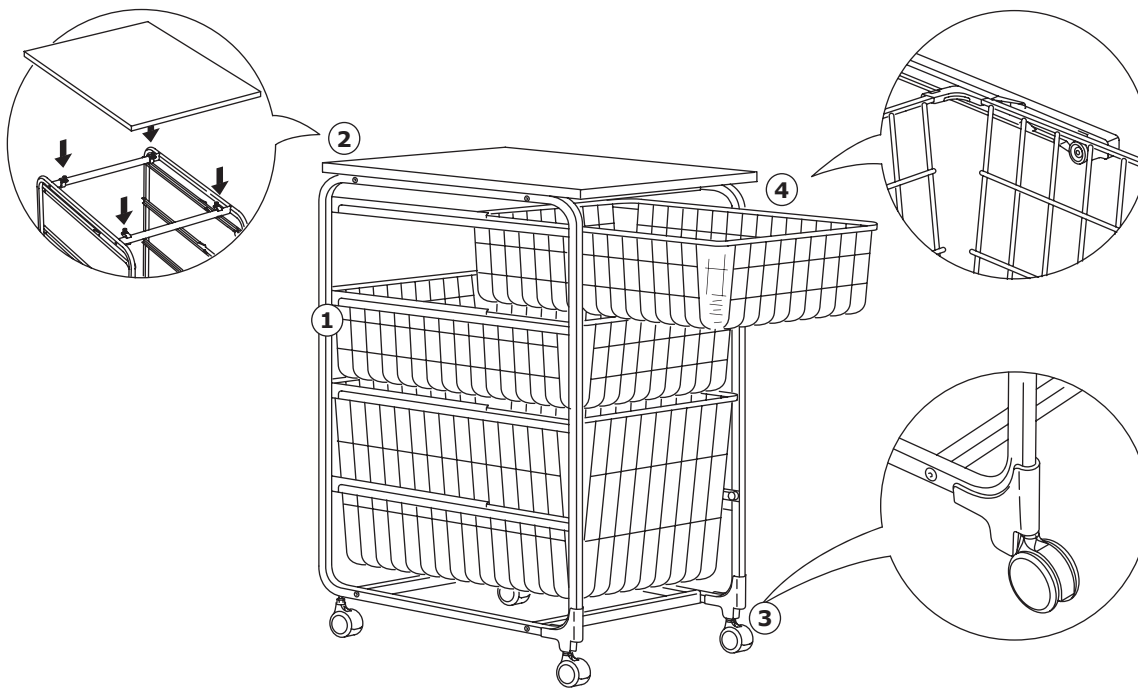

HOW TO BUILD

Floor-standing solutions with casters