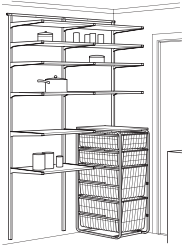

Kitchen and pantry storage

Ultra compact wall storage to hold your household cleaning supplies, containers or jars.

Overall size: 11¾x8⅝x77⅛"

Wall solution combination \$25 (199.322.71)

Shopping list

Wall mounted solution

Wall upright 77⅛" white	302.185.35	\$5/pc	1 pc
Mesh basket with bracket 11¾x8⅝x5⅞" white	802.185.71	\$4/pc	5 pcs

Organize your pantry with plenty of practical shelves and smooth-gliding ALGOT baskets. For storage of heavy items choose the metal shelves, each 23 $\frac{3}{8}$ x15" metal shelf can hold a max. load of 66 lbs.