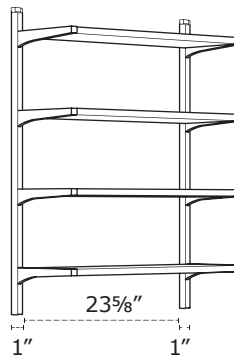

TIP: How to calculate the width of a tailor-made solution?

If you are planning your wall-mounted storage solution yourself, you need to allow for 1" for the width of the outer wall uprights and $\frac{5}{8}$ " for each center wall upright (since the shelves overlap the center wall upright). You must also add the width of the shelves or accessories you have chosen.

Widths of shelves and accessories

- 15 $\frac{3}{4}$ " (shelves)
- 23 $\frac{5}{8}$ " (shelves, baskets, drying rack, shoe organizer, pants hanger, Clothes rail for brackets)
- 31 $\frac{1}{2}$ " (shelves)
- 48" (drying rack)

Quick calculation guide

- 1 wall uprights +0"
- 2 wall uprights +2"
- 3 wall uprights +2 $\frac{5}{8}$ "
- 4 wall uprights +3 $\frac{1}{3}$ "

IMPORTANT!

When installing a wall-mounted ALGOT solution follow the assembly instructions that come with the wall uprights to ensure you get the correct distance between drilling holes.

Ready-made or tailor-made?

You can choose one of our ready-made combinations or you can design your own custom-made ALGOT storage solution. Start by taking a look at the ready-made combinations included in this buying guide. Our in-store sales staff can help you compile a picking list of your chosen combination to guide you through the Self-Serve area and they can also inform you about other services such as assembly and home delivery services.

Please note: You can find a wider selection of ALGOT combinations on the IKEA website.

Example no 1
 $1+23\frac{5}{8}+1= 25\frac{5}{8}$ "