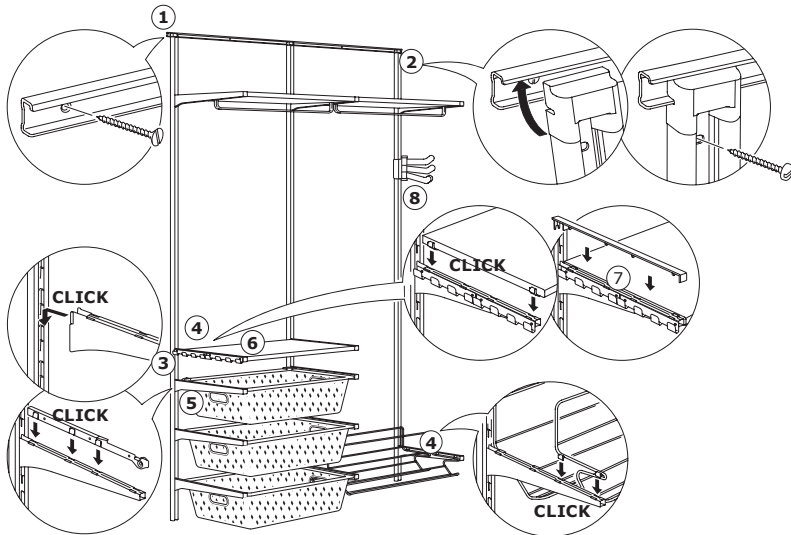

HOW TO BUILD

Wall-mounted solutions

1. Install ALGOT suspension rail on the wall to help you hang the wall uprights evenly and with the right spacing between them. Use flathead screws with a screw head of $\frac{1}{4}$ ". You will need 3 screws for the 26", 4 screws for the $34\frac{5}{8}$ " and 7 screws for the $74\frac{3}{4}$ " length.