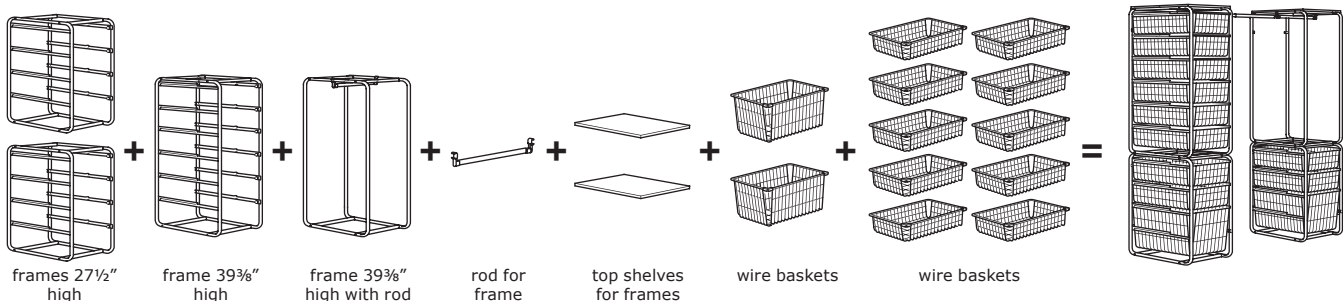

1. Choose your frames, available in 27½", 39⅜" and 39⅜" with clothes rail. Use clips (included with frames) to attach one frame on top of another.

2. Add ALGOT top shelf on top of the frame for extra storage space.

3. Click ALGOT clothes rail for frame in place. It extends from 15¾" to 23⅝".

4. You can adjust the feet on the frame to make sure it's level.

5. Adjust the distance of the frames from the wall using the fixtures (included with frames) before you secure the frames to the wall. All frames must be secured to the wall for safety, regardless of whether you stack them on top of each other or use them individually. The only exception is the 39⅜" frame with clothes rail, which may be used without securing if it is not stacked with another frame.

6. Add wire and/or mesh baskets, available in two different heights: 5½" and 11⅜". Use the pull-out stop fixtures included with each basket to keep baskets in place and moving smoothly.

for this combination you need: