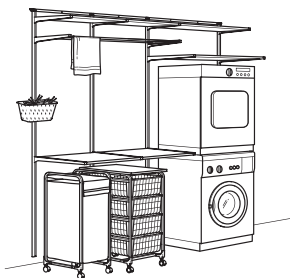

ALGOT fits around your washing machine and dryer, while giving you plenty of room to hang, fold and sort your clothes.

1. Overall size: 100³/₄x23⁵/₈x77¹/₈"

This combination $129 (299.326.09)

2. Overall size: 16¹/₈x23⁵/₈x30³/₄"

This combination $44.99 (299.094.49)

3. Overall size 11³/₄x15³/₄x29¹/₂"

This combination $19.99 (099.063.38)