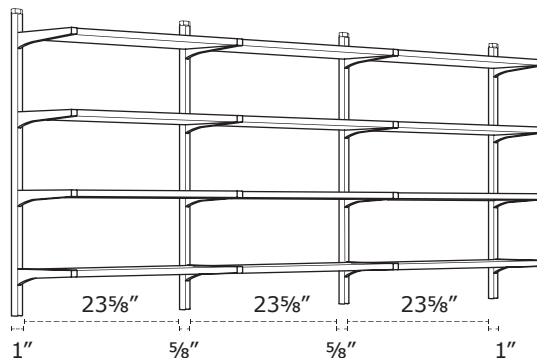

Example no 2
 $1+23\frac{5}{8}+\frac{5}{8}+23\frac{5}{8}+\frac{5}{8}+23\frac{5}{8}+1= 74 \frac{3}{16}$ "