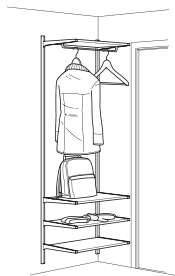

ALGOT shelves are durable and available in several sizes so they even fit in small spaces.

Overall size: 25 $\frac{5}{8}$ x15 $\frac{3}{4}$ x7 $\frac{1}{8}$ "

This combination $57 (099.038.20)