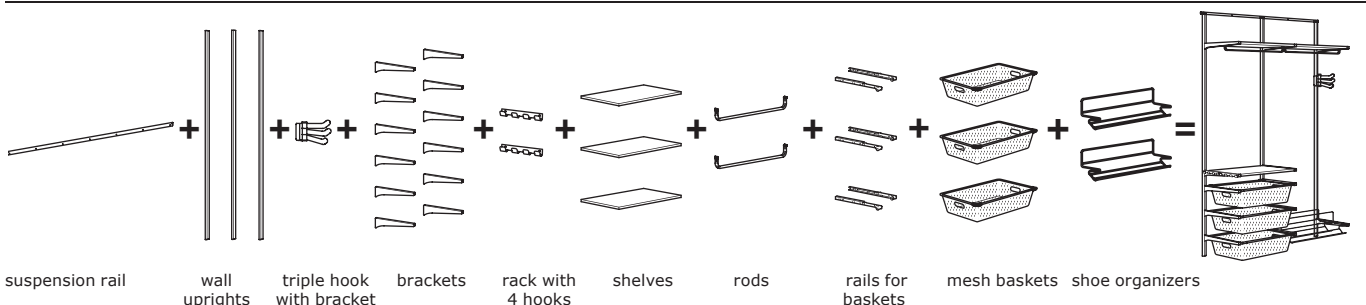

4. Click the shelves, shoe organizers, drying racks and/or other accessories into the brackets. Use different bracket depths to hold up to three shoe organizers: an 7" deep bracket holds one, a 15" deep bracket holds two and a $22\frac{3}{4}$ " deep bracket holds three.

5. Click ALGOT pull-out rail for baskets into the brackets where you want to have baskets. Install the fixtures and slide the basket into the pull-out rail.

6. Click ALGOT rack with 4 hooks into a bracket to hang things on the ends of your ALGOT wall-mounted storage solution. Use one rack or several (up to three), which can be mounted in a row in the deepest ALGOT bracket, $22\frac{3}{4}$ ".

7. Place the cover strips on top of each bracket to keep shelves and accessories firmly in place and give a clean finish.

8. Accessories with bracket you click right into ALGOT wall upright, no separate brackets required. In the above example the ALGOT triple hook with bracket is shown.

Note! Screws and any other fasteners you might need to mount your solution securely to the wall (e.g. wall anchors) are not included. Different wall materials require different types of fasteners. Use fasteners suitable for the walls in your home.

For this combination you need: