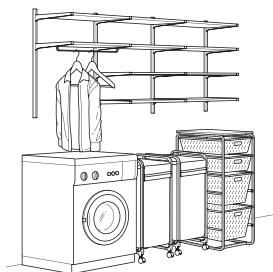

Mix wall-mounted combinations with floor-standing combinations to create the ultimate laundry room, perfectly customized to your needs.

1. Overall size: 74³/₄x15³/₄x33¹/₈"

This combination $115 (299.127.67)

2. Overall size 16¹/₈x23⁵/₈x40¹/₈"

Drawer unit combination $56 (499.079.58)

3. Overall size 11³/₄x15³/₄x29¹/₂"

Laundry bin combination $19.99/each (099.063.38)

Media and books

Turn the plastic insert in ALGOT shelf with bracket to create a flat surface and you have a smart shelf for storing books and magazines.

Overall size: 11³/₄x8⁵/₈x77¹/₈"

This combination $41 (899.323.76)

Shopping list

1. Wall mounted solution

Suspension rail 74³/₄" white	202.364.84	$5/pc	1 pc
Suspension rail 26" white	502.364.87	$2/pc	1 pc
Wall upright 77¹/₈" white	302.185.35	$5/pc	4 pcs
Bracket 15" white	202.185.45	$2.50/pc	6 pcs
Bracket 22³/₄" white	102.185.41	$4/pc	5 pcs
Shelf 23⁵/₈x15" white	802.185.47	$6/pc	2 pcs
Shelf 31¹/₂x15" white	102.185.55	$8/pc	1 pc
Shelf 23⁵/₈x22⁷/₈" white	702.232.43	$10/pc	2 pcs
Shelf 31¹/₂x22⁷/₈" white	402.185.30	$13/pc	1 pc
Drying rack 48" white	502.400.74	$10/pc	1 pc
Mesh basket with bracket 11³/₄x8⁵/₈x5⁷/₈" white	802.185.71	$4/pc	1 pc

2. Rolling cart solution

Frame 27¹/₂" white	302.185.21	$14.99/pc	1 pc
Wire basket 15x23⁵/₈x5¹/₂" white	702.224.51	$3.75/pc	4 pcs
Top shelf for frame 16¹/₈x21⁵/₈" white	202.283.37	$10/pc	1 pc
Caster white 4 pack	202.185.26	$5/pc	1 pc

3. Laundry bin solution

Storage bag with stand 15 gal white	402.332.91	$14.99/pc	1 pc
Caster white 4 pack	202.185.26	$5/pc	1 pc

Shopping list

1. Wall solution solution

Suspension rail 74³/₄" white	202.364.84	$5/pc	1 pc
Wall upright 33¹/₈" white	102.185.36	$3/pc	4 pcs
Bracket 15" white	202.185.45	$2.50/pc	14 pcs
Shelf 23⁵/₈x15" white	802.185.47	$6/pc	10 pcs
Clothes rail for brackets 23⁵/₈" white	502.185.63	$5/pc	1 pc

2. Drawer unit solution

Frame 39³/₈" white	102.185.22	$19.99/pc	1 pc
Mesh basket 15x23⁵/₈x11³/₈" white	502.185.20	$8/pc	2 pcs
Mesh basket 15x23⁵/₈x5¹/₂" white	102.185.17	$5/pc	2 pcs
Top shelf for frame 16¹/₈x21⁵/₈" white	202.283.37	$10/pc	1 pc

3. Laundry bin solution

Storage bag with stand 15 gal white	402.332.91	$14.99/pc	1 pc
Caster white 4 pack	202.185.26	$5/pc	1 pc

Shopping list

Wall mounted solution

Wall upright 77¹/₈" white	302.185.35	$5/pc	1 pc
Shelf with bracket 11³/₄x7⁷/₈" white	302.195.06	$6/pc	6 pcs