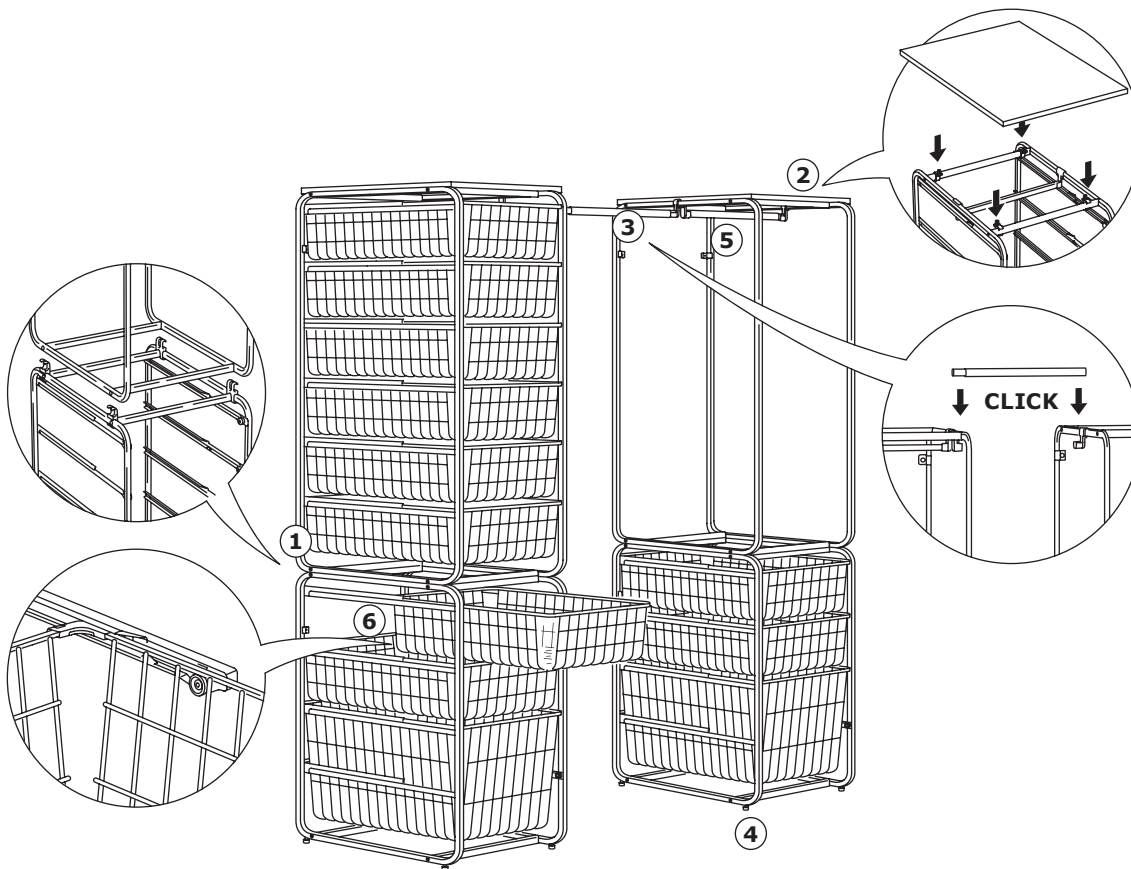

HOW TO BUILD

Floor-standing solutions without casters