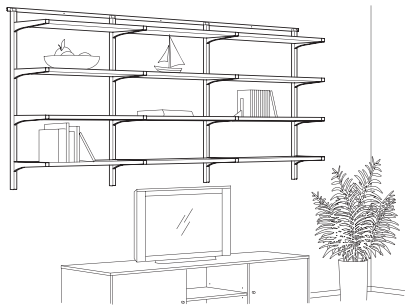

With ALGOT, you can make use of the space under and beside a window.

Overall size: 56¾x15¾x77⅛"

This combination \$74 (799.325.79)

Shopping list

Wall-mounted solution

Wall upright 77⅛" white	302.185.35	\$5/pc	1 pc
Wall upright 22" white	102.301.85	\$2/pc	2 pc
Bracket 15" white	202.185.45	\$2.50/pc	6 pcs
Shelf 15¾x15" white	402.185.54	\$5/pc	2 pcs
Shelf 31½x15" white	102.185.55	\$8/pc	2 pcs
Shelf with bracket 11¾x7⅞" white	302.195.06	\$6/pc	4 pcs