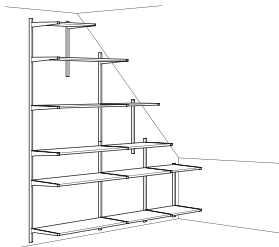

Drawer unit combination \$50 (499.063.60)

Wall mounted solutions

Build all the way to the ceiling to make the most of every square inch, without taking up a lot of floor space. For storage of heavy items choose the metal shelves. The 31 $\frac{1}{2}$ x15" metal shelf can hold a max. load of 88 lbs, the 23 $\frac{3}{8}$ x15" metal shelf 66 lbs and the 15 $\frac{3}{4}$ x15" metal shelf 44 lbs.

Overall size: 52x15 $\frac{3}{4}$ x77 $\frac{1}{8}$ "

This combination (white) \$117 (399.037.86)

Overall size: 52x15 $\frac{3}{4}$ x77 $\frac{1}{8}$ "

This combination (metal white) \$127 (799.326.83)

Make use of the space under the stairs or in a room with a slanted ceiling. For storage of heavy items choose the metal shelves. The 31 $\frac{1}{2}$ x15" metal shelf can hold a max. load of 88 lbs, the 23 $\frac{3}{8}$ x15" metal shelf 66 lbs and the 15 $\frac{3}{4}$ x15" metal shelf 44 lbs.