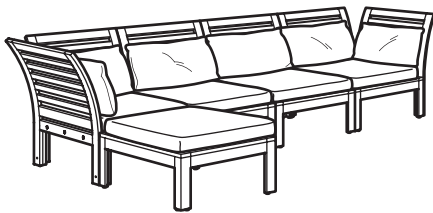

Long legs? If sofas are a bit short for you, build one that fits your long legs.

Overall size: D31½xH28¾". Width: right 112⅝", left 56¼"

This combination with HÄLLÖ pads and cushions
090.203.48 $645

This combination with KUNGSÖ pads and cushions
890.707.87 $755

Shopping list:

ÄPPLARÖ corner section brown stained	2 pcs
ÄPPLARÖ one-seat section brown stained	2 pcs
ÄPPLARÖ table/stool 24¾x24¾" brown stained	1 pc
HÄLLÖ or KUNGSÖ 24x24" seat pad	5 pcs
HÄLLÖ 24x17" or KUNGSÖ 24x15" back cushion	6 pcs