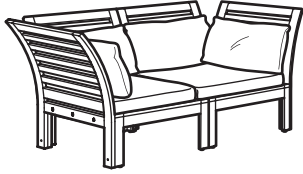

LOUNGING SOFA COMBINATIONS

Simple sofa. Creating an outdoor sofa couldn't be easier. Overall size: W63xD31½xH28¾"

This combination with HÄLLÖ pads and cushions
690.203.26 $330

This combination with KUNGSÖ pads and cushions
890.707.92 $390

Shopping list:

ÄPPLARÖ corner section brown stained	2 pc
HÄLLÖ or KUNGSÖ 24x24" seat pad	2 pcs
HÄLLÖ 24x17" or KUNGSÖ 24x15" back cushion	4 pcs