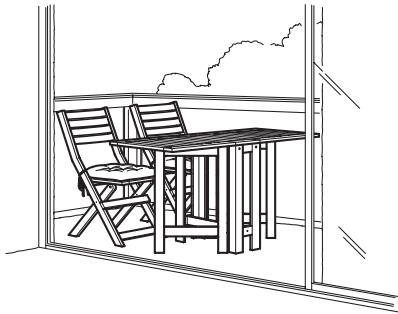

### **Fits your lifestyle and outdoor space**

Want a bed for sunning on your balcony? A table for your next backyard party? Storage for garden tools and cushions? ÄPPLARÖ is a complete series with everything you need to customize your outdoor room, whether it's a small balcony or a large yard. Low seating units, tables, chairs, stools, storage benches, wall panels and more.