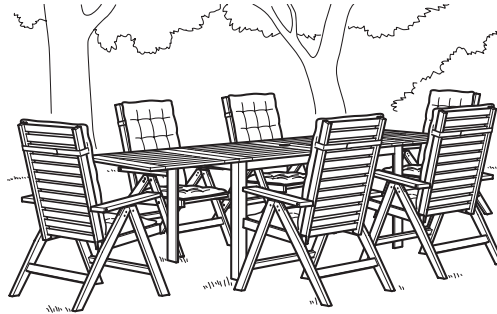

### **Fits your lifestyle and outdoor space**

Want a bed for sunning on your balcony? A table for your next backyard party? Storage for garden tools and cushions? ÄPPLARÖ is a complete series with everything you need to customize your outdoor room, whether it's a small balcony or a large yard. Low seating units, tables, chairs, stools, storage benches, wall panels and more.