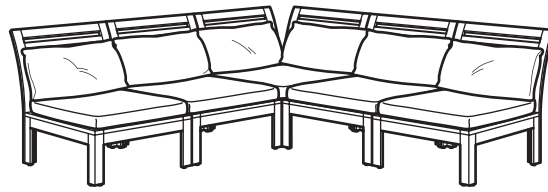

**Long legs?** If sofas are a bit short for you, build one that fits your long legs.

Overall size: D31½xH28¾". Width: right 112⅝", left 56¼"

**This combination with HÄLLÖ pads and cushions**  
**090.203.48 \$645**

**Cozy corner.** This low seating arrangement maximizes outdoor space with plenty of comfortable seating for reading a book or laying around.

Overall size: D31½xH28¾". Width: right 81⅞", left 81⅞".

**This combination with HÄLLÖ pads and cushions**  
**590.287.47 \$645**