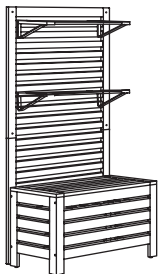

STORING & ORGANIZING COMBINATION

ÄPPLARÖ bench with wall panel + shelves

This combination 298.979.79 brown stained $125

Shopping list:

Storage bench 31½×16½"	1 pc
Wall panel	1 pc
Shelf for wall panel	2 pcs