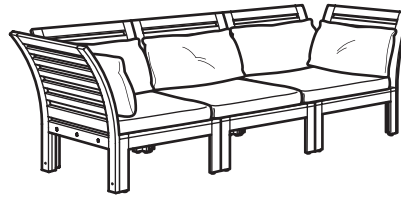

# LOUNGING SOFA COMBINATIONS

**Simple sofa.** Creating an outdoor sofa couldn't be easier. Overall size: W63xD31½xH28¾"

**This combination with HÄLLÖ pads and cushions**  
**690.203.26 \$330**

**This combination with KUNGSÖ pads and cushions**  
**890.707.92 \$390**

**Shopping list:**

ÄPPLARÖ corner section brown stained	2 pc
HÄLLÖ or KUNGSÖ 24x24" seat pad	2 pcs
HÄLLÖ 24x17" or KUNGSÖ 24x15" back cushion	4 pcs

**One, two or three?** Made of three seating units, this sofa has room just for your afternoon nap and space for a couple others to sit with you when it's time to socialize.