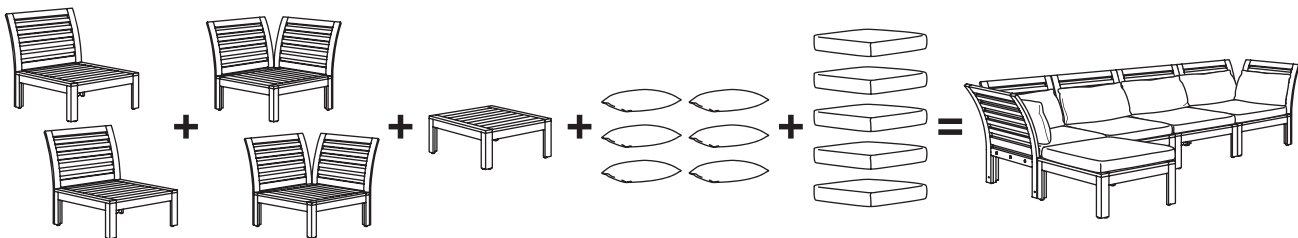

HOW TO BUILD

You can combine ÄPPLARÖ sections into a modular sofa that perfectly suits your needs. If you want to make a different combination at a later time or expand, it's easy to

disconnect the sections and reconfigure them in a whole new way.