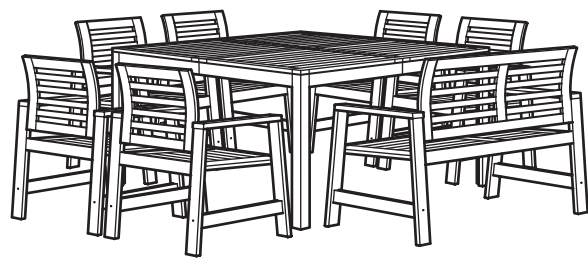

A place in the shade. The hole in the middle of the table top keeps your umbrella in place. The armchairs and bench with backrest are made for comfort with contoured backs, so you can sit and relax in the shade for hours.

This combination 190.707.81 brown stained $569

Shopping list:

ÄPPLARÖ table 55$\frac{1}{8}$×55$\frac{1}{8}$" brown stained	1 pc
ÄPPLARÖ armchair brown stained	6 pcs
ÄPPLARÖ bench with backrest brown stained	1 pc