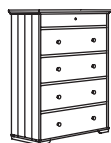

HURDAL 5-drawer chest, light brown.		
42$\frac{7}{8}$×19$\frac{5}{8}$×53$\frac{7}{8}$"	802.688.44	$299