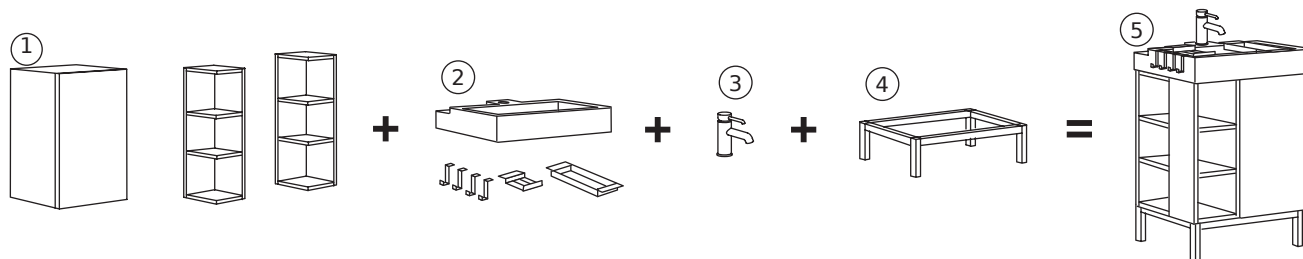

HOW TO CHOOSE

1. Start planning your bathroom by thinking about the wall space you have available for a sink cabinet and sink, since this is the center of most bathroom activities. The LILLÅNGEN series includes sink cabinets of different sizes and storage capacities.

LILLÅNGEN series is flexible so you can mix-and-match your sink cabinet together with open shelves. You can either have the sink cabinet as a combination of a full cabinet or in combination with open shelf end units for more accessible storage.

After you have decided on the size and storage capacity of the sink cabinet, you can choose between white, black-brown or white/aluminum finishes. White/aluminum finish is not available in all functions.

2. The LILLÅNGEN sinks have a clever ledge where you can keep your most necessary items close at hand. The deep sinks come with matching accessories such as a soap dish, towel hooks, and tray, and the shallow version comes with towel hooks.

Be aware that the sink can be up to $\frac{3}{4}$ " wider than the sink cabinet to protect from water leakage.

LILLÅNGEN sinks are made of ceramic. Ceramic sinks have a glazed finish and are easy to clean. They have excellent scratch resistance and are very durable.

All sinks come with a water trap and strainer.

3. You can find a wide selection of bathroom faucets at IKEA. Choose your faucet based on function and design. All faucets come with a strainer kit, with the exception of OLSKÄR.

All bathroom faucets at IKEA are covered by a 10-year limited warranty.

All faucets at IKEA have a water-saving device that uses 50% less water but ensures that the water flow feels the same. GRANSKÄR, DANNSKÄR, DALSKÄR and ENSEN faucets have a special function: a cold water start that helps you save energy. Usually, you turn on an ordinary faucet by lifting the lever straight up in the center position, which releases both cold and hot water. Often the hot water isn't necessary, or hasn't had sufficient time to reach the faucet. When you lift the lever straight up on a faucet with a cold water start function, only cold water is released, which reduces any waste of hot water. To release the hot water, you lift the lever to the left.

4. The sink cabinets can be mounted to the wall with or without supporting legs.

5. Now it's time for you to choose what to put above and around your sink: mirror, mirror cabinet, high cabinet, high cabinet with mirror door, wall cabinet. The combination possibilities are endless. Make your choice based on your bathroom storage needs and space.

Finally, you can complete your bathroom with accessories from ENUDDEN series. They are designed to match LILLÅNGEN so the look in your bathroom will be totally coordinated in color and style.