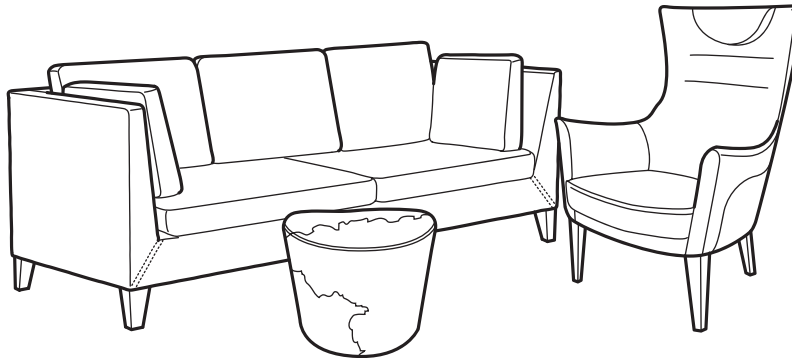

BUYING GUIDE

STOCKHOLM

Seating series

DESIGNER

Henrik Preutz/Maria Vinka
Ola Wihlborg

MODELS

Footstool
Swivel easy chair
High back armchair
Leather sofa
Fabric sofa

Removable cover

Choice of cover

Genuine leather

Dry-clean

Read more in the online
Warranty brochure.

A lot of sofa for your money

STOCKHOLM sofas are big, generous sofas with quality materials and carefully planned details. Like seat cushions that provide comfortable support for your body – and regain their shape easily when you stand up because they're filled with high resilience foam and polyester. And plump back cushions and padded armrests that are cozy to curl up against. You can choose between covers in highly durable full-grain leather or soft luxurious velvet, among others. With STOCKHOLM you get high quality and comfort at an unbeatable price.

Your new favorite chair

STOCKHOLM high back armchair and STOCKHOLM swivel easy chair are made of moulded high resilience foam which provides comfort and support – and keeps its shape for years. The armchair is ideal if you like to curl up and read or watch TV, because its high back and wide seat make it extra cozy. Both chairs come with fixed covers in high quality materials, like velvet, among others. You can use one chair alone or combine it with other chairs or sofas in the STOCKHOLM series for a fully coordinated living room.