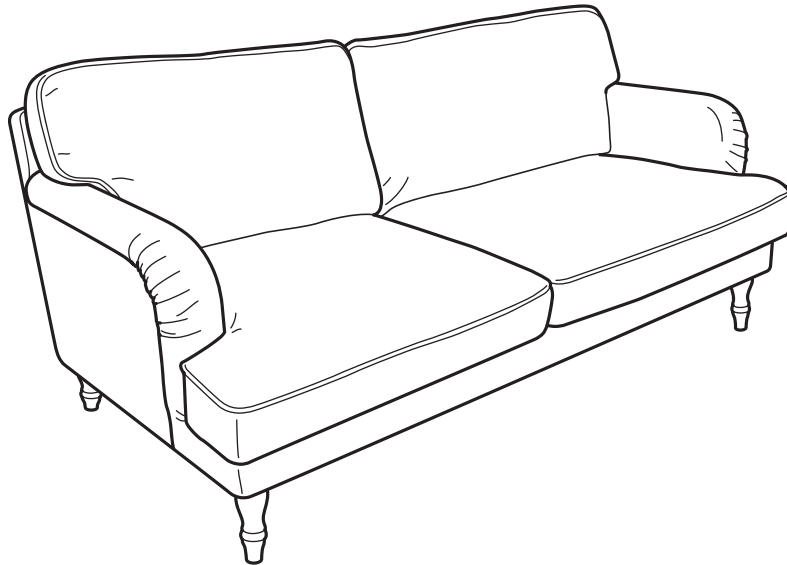

## Seating series

### MODELS

Footstool  
Bench with storage  
Armchair  
Loveseat  
Sofa

Removable cover

Choice of cover

Washable cover

Read more in the online  
Warranty brochure.

### Warm and traditional

The STOCKSUND seating series has a timeless, traditional style and a warm inviting feeling, with soft rounded shapes and handcrafted details like turned wooden legs. The generous dimensions and seat cushions with a core of pocket springs give excellent comfort that you will enjoy for many years to come. The series includes sofas of different sizes, a footstool, an extra wide armchair and a bench with storage that you can even use in the hallway or at the foot of your bed.

### Quality, inside and out

With STOCKSUND, all details have been carefully designed to make both the inner and outer qualities easy for you to see and feel. The seat cushions have a core of highly durable pocket springs and a somewhat wider seat angle that makes the sofa feel deeper and you sit more comfortably. The legs are turned and crafted in solid wood. A choice of covers is available, all made of strong and hardwearing fabrics, with decorative piping and beautifully sewn pleats - all are removable and machine washable.