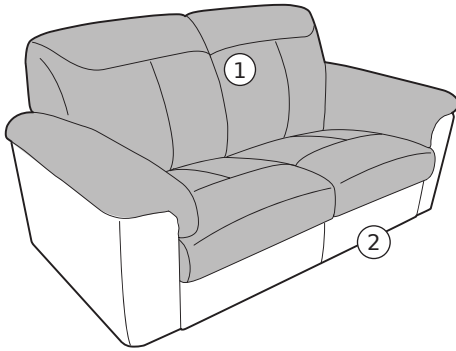

GOOD TO KNOW

TIMSFORS in leather and coated fabric

TIMSFORS leather sofa is a combination of our 1,2 mm thick grain leather called MJUK, which is a soft yet durable dyed-through leather, and KIMSTAD coated fabric. Coated fabric has the look and feel of leather at a lower cost. This is why IKEA often uses a combination of both, with leather on direct contacts areas such as seating surfaces and armrests (1), and coated fabric on other outer surfaces (2).

Grain leather

The natural variations in the hide are visible, as the leather is treated with only a light color coating for protection. The leather will acquire a beautiful patina over time. It's also easy to care for - just vacuum regularly with the soft brush attachment on your vacuum cleaner and treat with ABSORB leather care set to keep the leather soft, supple and fresh looking.

Coated fabric

Coated fabric has a polyurethane layer with a thin protective coating that can be embossed to look like leather. It's a strong and durable material and very easy to care for - just vacuum the surface using the soft brush attachment on your vacuum cleaner and wipe with a damp cloth.

Durability

All our different leather and coated fabrics have been treated to protect them and make them easy for you to care for. All have also been tested and approved for tear strength, flexibility and color fastness, so you can be sure you will enjoy your new sofa or armchair for many years to come.

For more information, please read the Leather and Other Sofa Materials brochure.

ALL THE PARTS, SIZES, AND PRICES

	Footstool with storage	Swivel/recliner armchair	Loveseat	Loveseat with chaise/ right	Loveseat with chaise/ left	Sofa	Corner sofa
WidthxDepthxHeight in inches	26x26x16½	40½x35¾x39¾	68¾x37x34¾	97¾x37/70¾x34¾	97¾x37/70¾x34¾	89¾x37x34¾	102¾x102¾x34¾
Complete with leather/ coated fabric cover							
MJ UK/KIMSTAD black	$199	$649	$879	$1299	$1299	$899	$1599
MJ UK/KIMSTAD dark brown	$199	$649	$879	$1299	$1299	$899	$1599
MJ UK/KIMSTAD dark green	$199	$649	$879	$1299	$1299	$899	$1599
MJ UK/KIMSTAD white	$199	$649	$879	$1299	$1299	$899	$1599