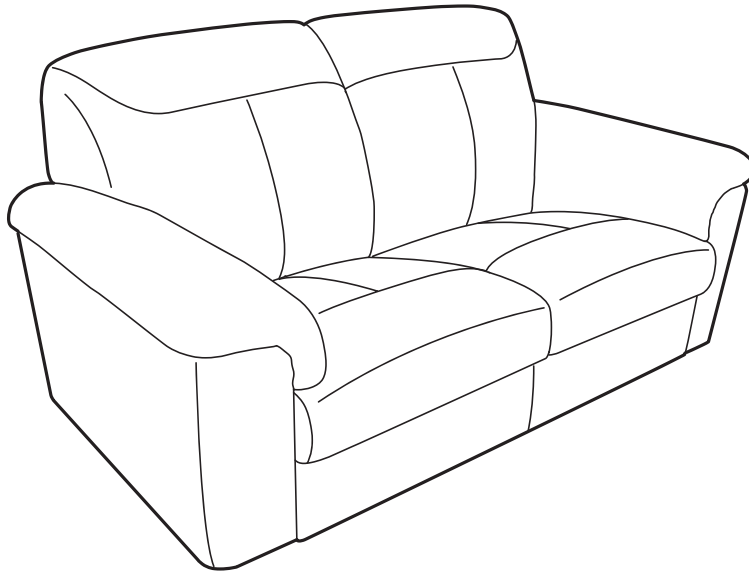

BUYING GUIDE

TIMSFORS

Seating series

MODELS

Footstool with storage
Swivel/recliner armchair
Loveseat
Loveseat with chaise
Sofa
Cornersofa 2+2

Choice of cover

Leather and coated fabric

Read more in the online Warranty brochure.

Comfortable seating for the whole family

TIMSFORS is a soft and comfortable seating series for the whole family. You can choose between several sofa models and combine them with an armchair that swivels and reclines. The soft, hardwearing and easy care leather makes TIMSFORS perfect for families with children.

Extra good comfort and support

If you're longing to sink down into a soft, plump sofa, then TIMSFORS seating series is the right place to look. The high backrest offers comfortable support for your back and neck, and the angled armrests are good when laying down or even to sit on, because it has extra padding on the side. If you want even more comfort, choose the footstool or armchair with swivel and recline functions.

For more information, please read the Leather and Other Sofa Materials brochure.

ALL THE PARTS, SIZES, AND PRICES

							
	Footstool with storage	Swivel/recliner armchair	Loveseat	Loveseat with chaise/ right	Loveseat with chaise/ left	Sofa	Corner sofa
WidthxDepthxHeight in inches	26x26x16½	40½x35¾x39¾	68¾x37x34¾	97¾x37/70¾x34¾	97¾x37/70¾x34¾	89¾x37x34¾	102¾x102¾x34¾
Complete with leather/ coated fabric cover							
MJ UK/KIMSTAD black	\$199	\$649	\$879	\$1299	\$1299	\$899	\$1599
MJ UK/KIMSTAD dark brown	\$199	\$649	\$879	\$1299	\$1299	\$899	\$1599
MJ UK/KIMSTAD dark green	\$199	\$649	\$879	\$1299	\$1299	\$899	\$1599
MJ UK/KIMSTAD white	\$199	\$649	\$879	\$1299	\$1299	\$899	\$1599