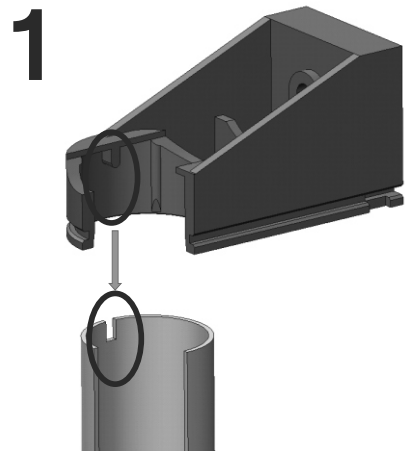

21832

AA-1354581-2

ALVIKEN

Design and Quality
IKEA of Sweden

2

4

3

72cm