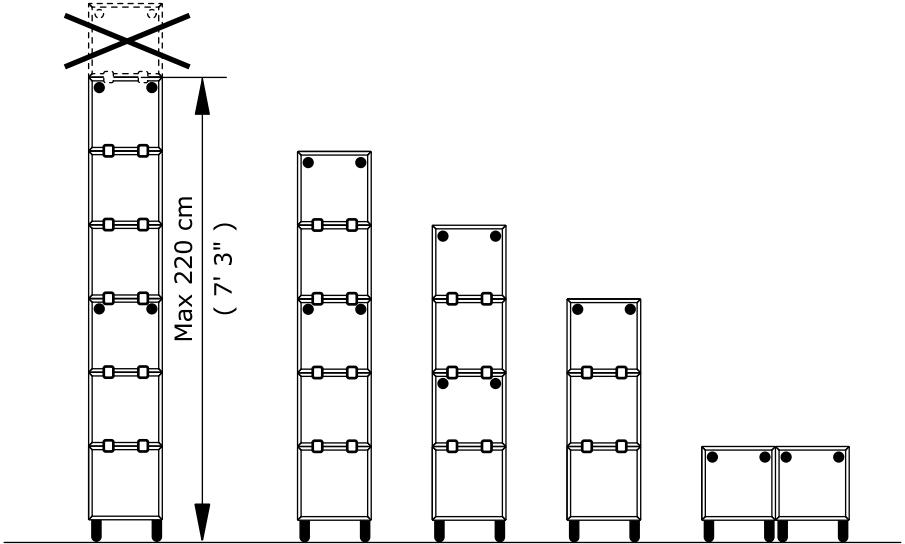

EKET

Design and Quality
IKEA of Sweden

152481

12x

144574

24x

144575

24x

Max 220 cm
(7' 3")

Max 220 cm
(7' 3")

1

2x

2

2x

3

4