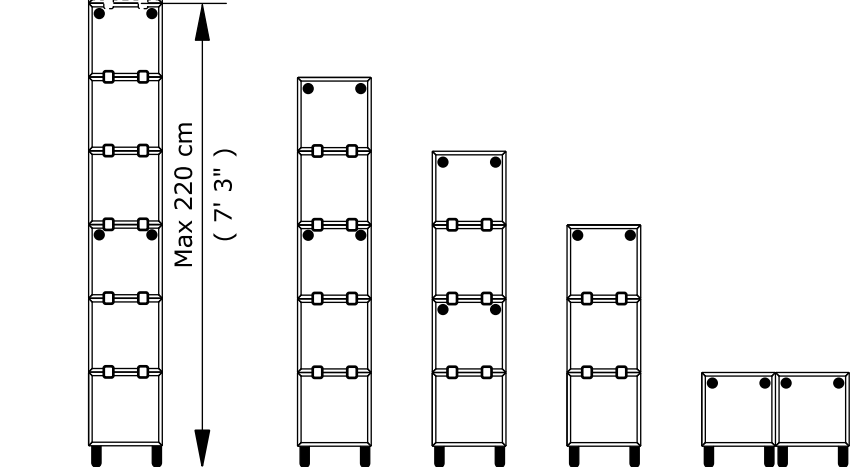

EKET

Design and Quality
IKEA of Sweden

152481

12x

144574

24x

144575

24x

Max 220 cm
(7' 3")

Max 220 cm
(7' 3")

1

2x

2

2x

3

4