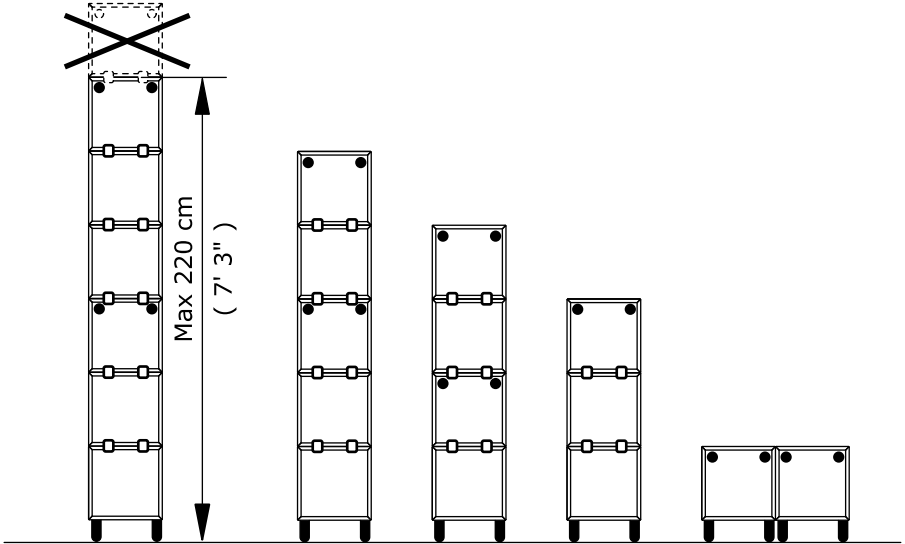

EKET

Design and Quality
IKEA of Sweden

152481

12x

144574

24x

144575

24x

Max 220 cm
(7' 3")

1

2x

2

2x

3

4

5