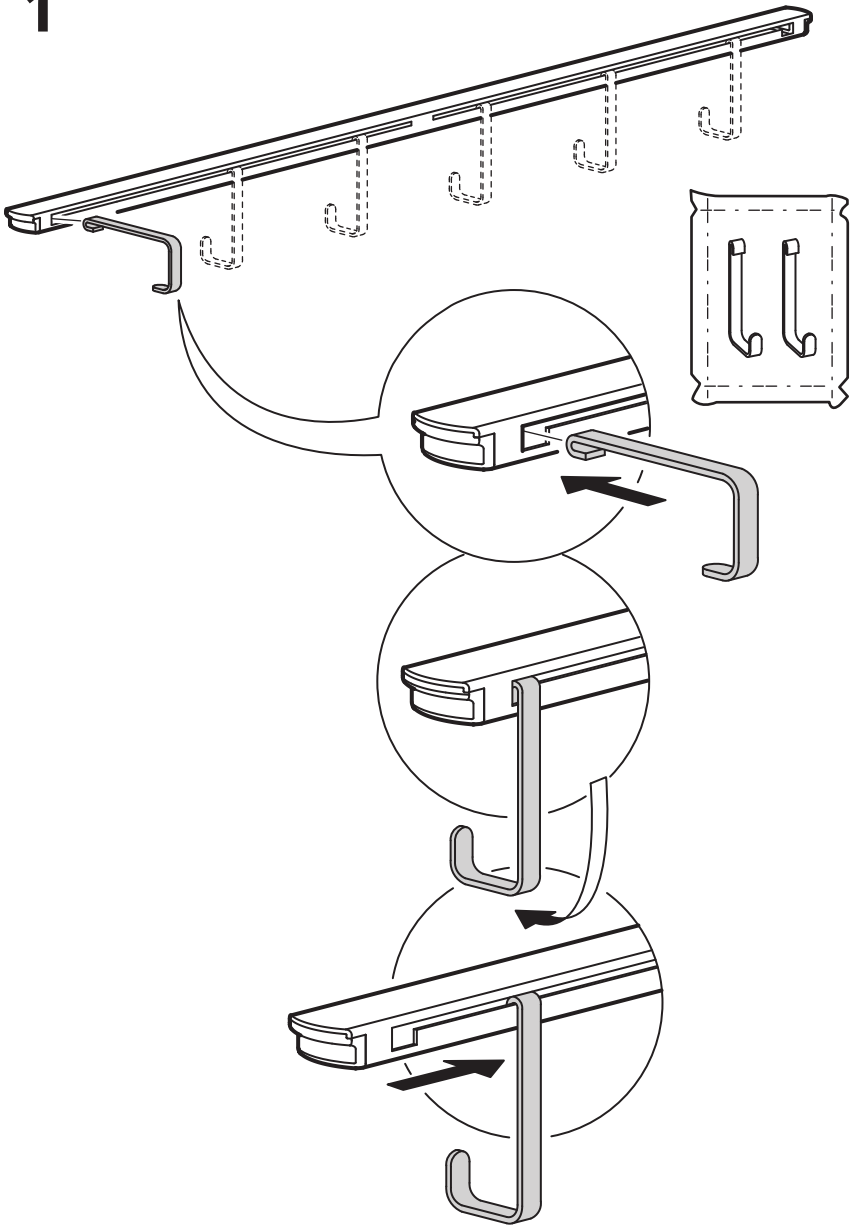

# ENHET

Design and Quality  
IKEA of Sweden

**i**

3,2 kg  
(7 lb)

Max load  
13 kg  
(28 lb)  
16 7/8"  
(43 cm)

**i**

3,2 kg  
(7 lb)

Max load  
19 kg  
(42 lb)  
22 7/8"  
(58 cm)

1

**2**

2/4x

**3**

4

5

6