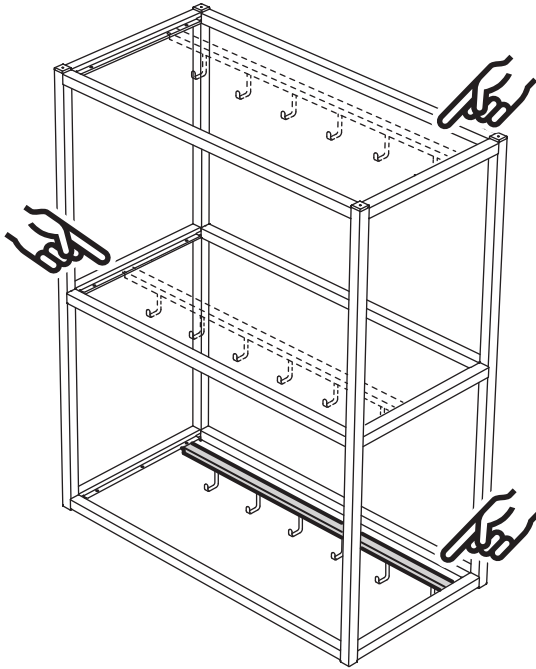

# ENHET

Design and Quality  
IKEA of Sweden

**i**

3,2 kg  
(7 lb)

Max load  
13 kg  
(28 lb)  
16 7/8"  
(43 cm)

**i**

3,2 kg  
(7 lb)

Max load  
19 kg  
(42 lb)  
22 7/8"  
(58 cm)

1

**2**

2/4x

**3**

4

5

6