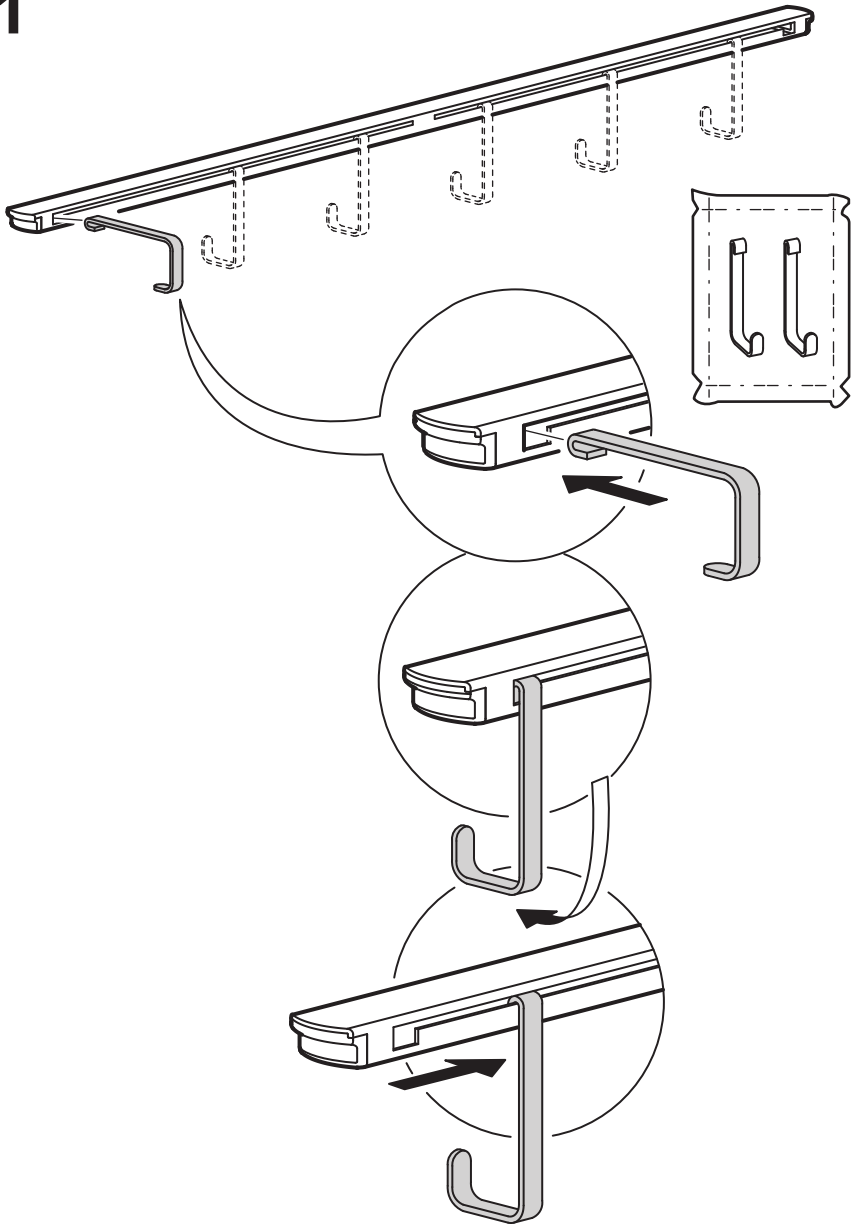

ENHET

Design and Quality
IKEA of Sweden

i

3,2 kg
(7 lb)

Max load
13 kg
(28 lb)
37 cm
(14 1/2")

i

3,2 kg
(7 lb)

Max load
19 kg
(42 lb)
57 cm
(22 1/2")

1

2

2/4x

3

4

5

6