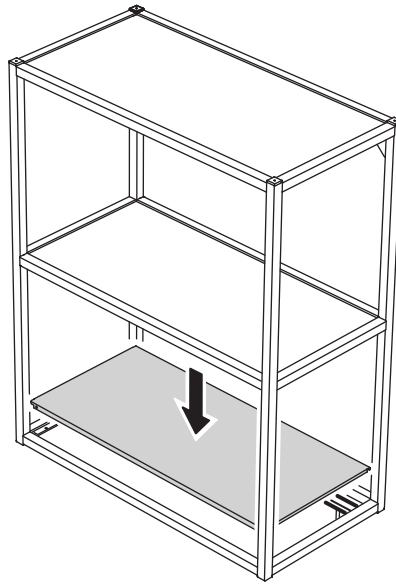

ENHET

Design and Quality
IKEA of Sweden

i

3,2 kg
(7 lb)

Max load
13 kg
(28 lb)
37 cm
(14 1/2")

i

3,2 kg
(7 lb)

Max load
19 kg
(42 lb)
57 cm
(22 1/2")

1

2

2/4x

3

4

5

6