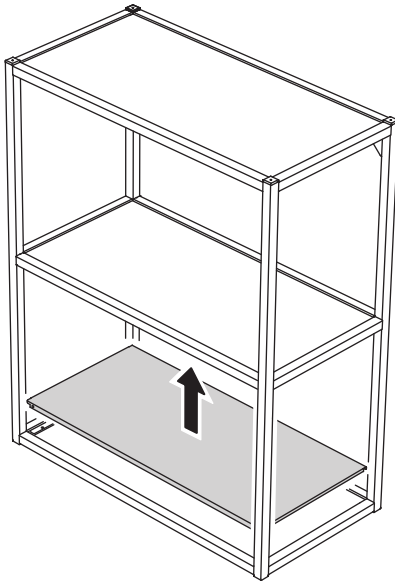

ENHET

Design and Quality
IKEA of Sweden

i

3,2 kg
(7 lb)

Max load
13 kg
(28 lb)
37 cm
(14 1/2")

i

3,2 kg
(7 lb)

Max load
19 kg
(42 lb)
57 cm
(22 1/2")

1

2

2/4x

3

4

5

6