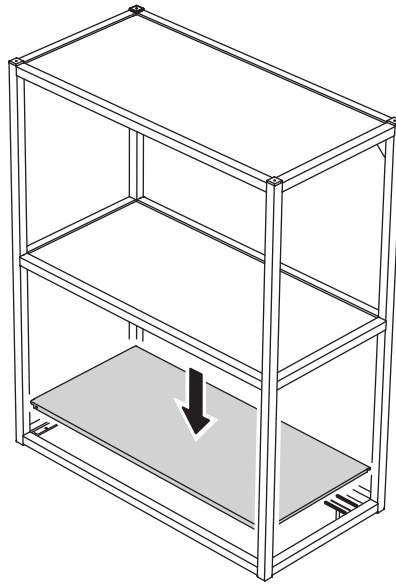

# ENHET

Design and Quality  
IKEA of Sweden

**i**

3,2 kg  
(7 lb)

Max load  
13 kg  
(28 lb)  
37 cm  
(14 1/2")

**i**

3,2 kg  
(7 lb)

Max load  
19 kg  
(42 lb)  
57 cm  
(22 1/2")

1

**2**

2/4x

**3**

4

5

6