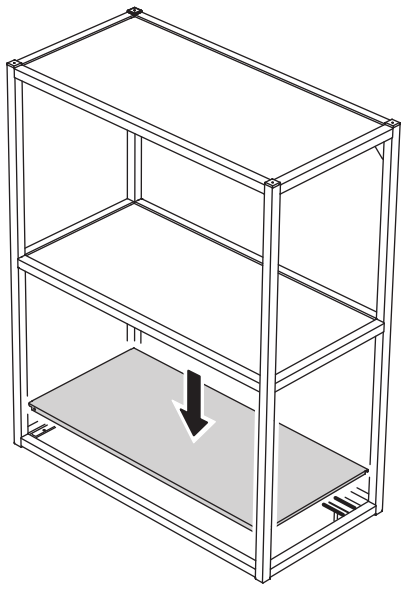

ENHET

Design and Quality
IKEA of Sweden

i

3,2 kg
(7 lb)

Max load
13 kg
(28 lb)
37 cm
(14 1/2")

i

3,2 kg
(7 lb)

Max load
19 kg
(42 lb)
57 cm
(22 1/2")

1

2

2/4x

3

4

5

6