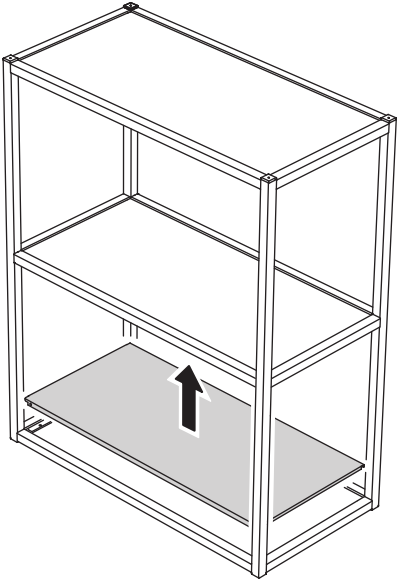

# ENHET

Design and Quality  
IKEA of Sweden

**i**

3,2 kg  
(7 lb)

Max load  
13 kg  
(28 lb)  
16 7/8"  
(43 cm)

**i**

3,2 kg  
(7 lb)

Max load  
19 kg  
(42 lb)  
22 7/8"  
(58 cm)

1

**2**

2/4x

**3**

4

5

6