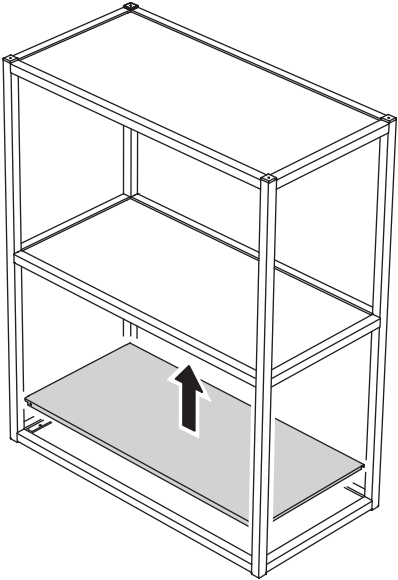

ENHET

Design and Quality
IKEA of Sweden

i

3,2 kg
(7 lb)

Max load
13 kg
(28 lb)
16 7/8"
(43 cm)

i

3,2 kg
(7 lb)

Max load
19 kg
(42 lb)
22 7/8"
(58 cm)

1

2

2/4x

3

4

5

6