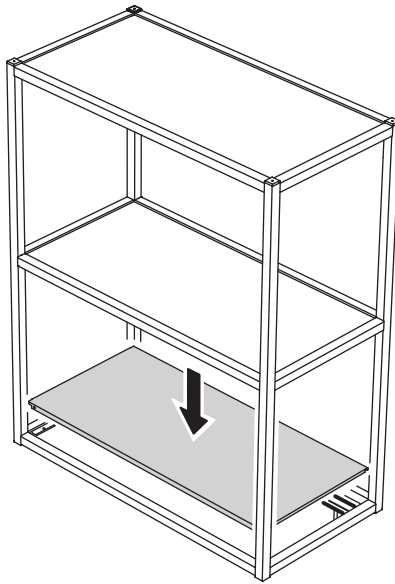

ENHET

Design and Quality
IKEA of Sweden

i

3,2 kg
(7 lb)

Max load
13 kg
(28 lb)
16 7/8"
(43 cm)

i

3,2 kg
(7 lb)

Max load
19 kg
(42 lb)
22 7/8"
(58 cm)

1

2

2/4x

3

4

5

6