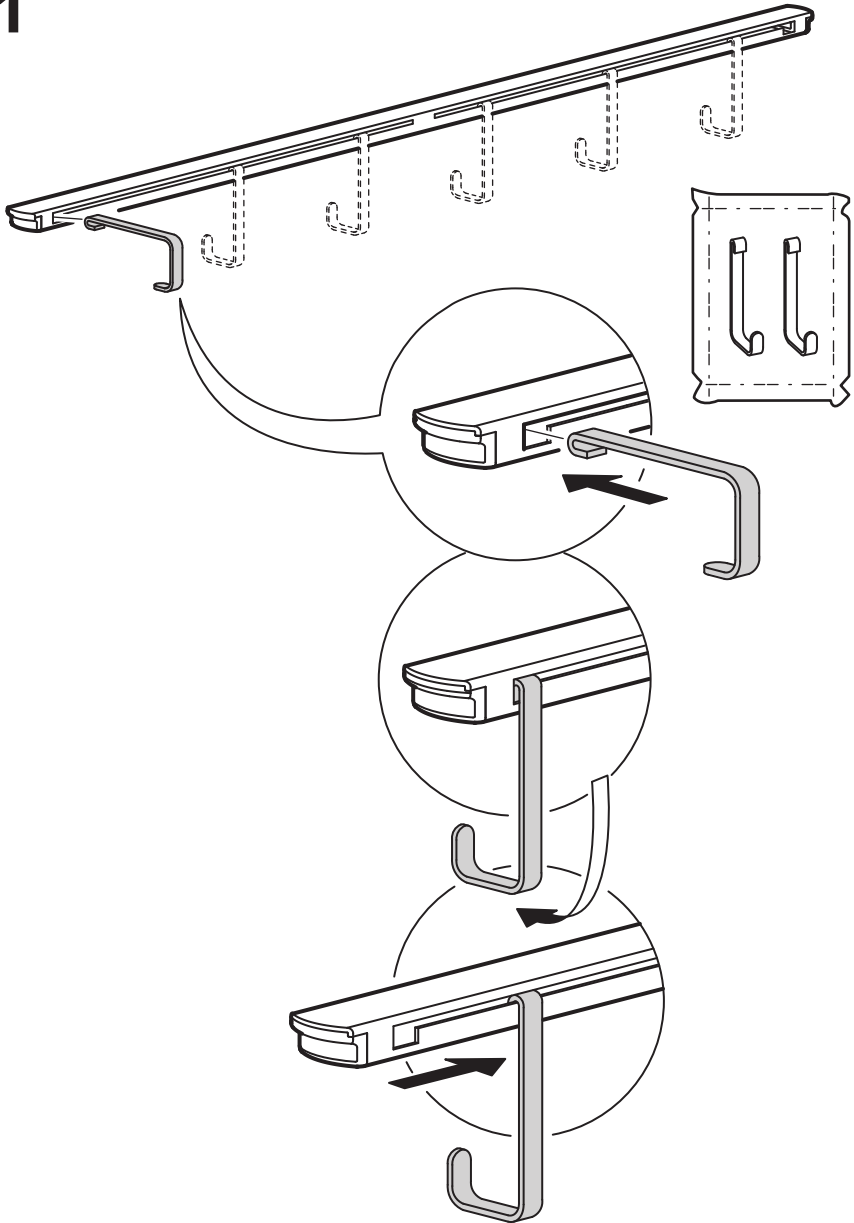

# ENHET

Design and Quality  
IKEA of Sweden

**i**

3,2 kg  
(7 lb)

Max load  
13 kg  
(28 lb)  
37 cm  
(14 1/2")

**i**

3,2 kg  
(7 lb)

Max load  
19 kg  
(42 lb)  
57 cm  
(22 1/2")

1

**2**

2/4x

**3**

4

5

6