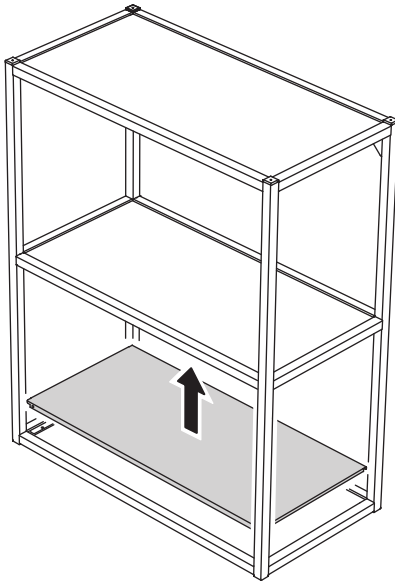

# ENHET

Design and Quality  
IKEA of Sweden

**i**

3,2 kg  
(7 lb)

Max load  
13 kg  
(28 lb)  
37 cm  
(14 1/2")

**i**

3,2 kg  
(7 lb)

Max load  
19 kg  
(42 lb)  
57 cm  
(22 1/2")

1

**2**

2/4x

**3**

4

5

6