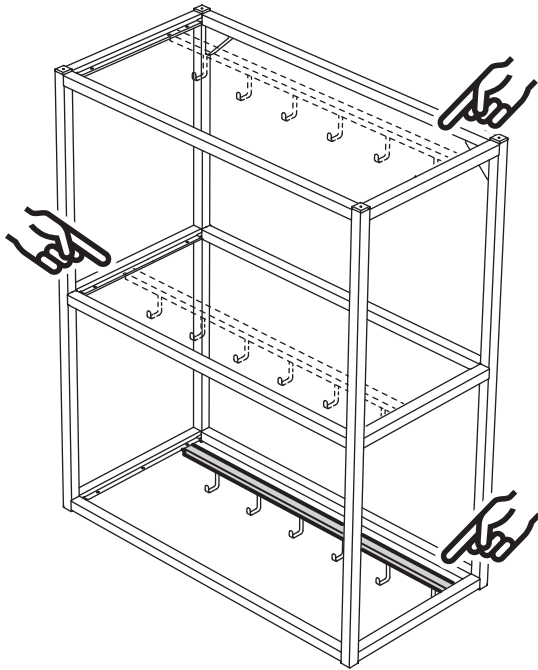

# ENHET

Design and Quality  
IKEA of Sweden

**i**

3,2 kg  
(7 lb)

Max load  
13 kg  
(28 lb)  
37 cm  
(14 1/2")

**i**

3,2 kg  
(7 lb)

Max load  
19 kg  
(42 lb)  
57 cm  
(22 1/2")

1

**2**

2/4x

**3**

4

5

6