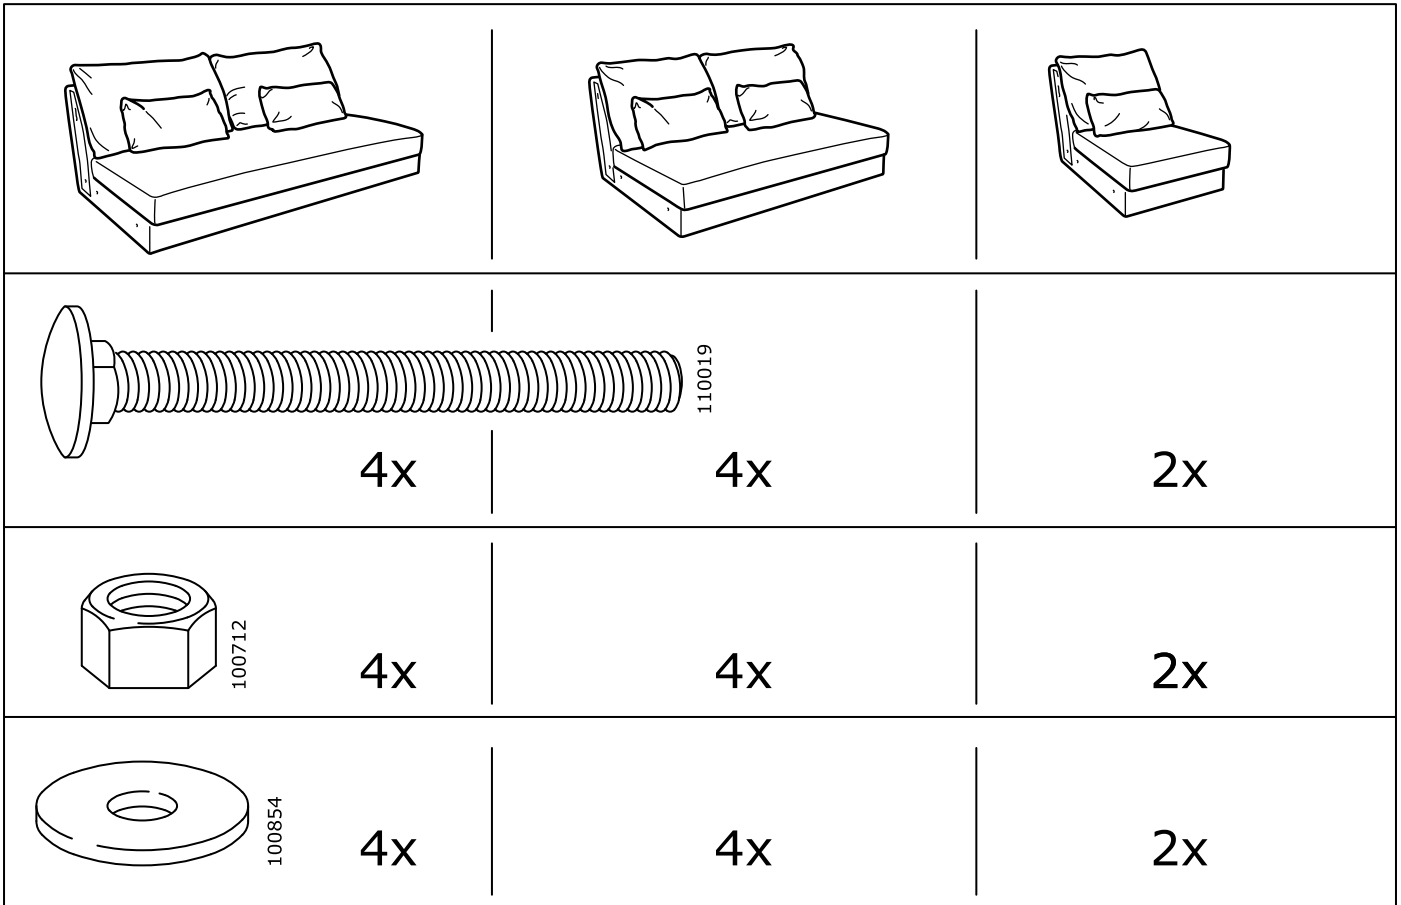

FÄRLÖV

Design and Quality
IKEA of Sweden

4x

1x

102428

1

2

3