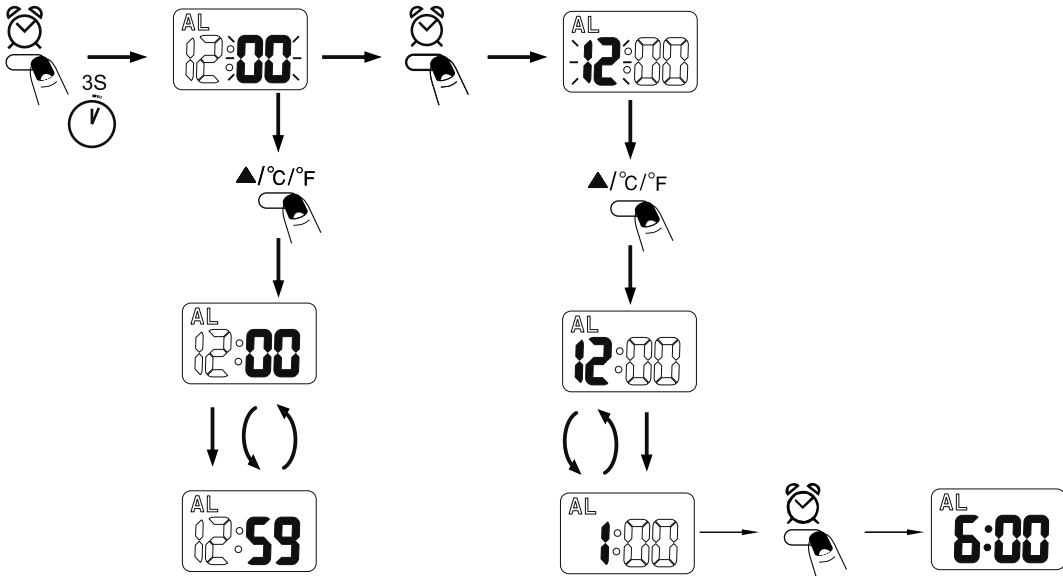

FILMIS/TJENIS

1

2

3 /

4

SNOOZE/LIGHT 

5 **z^z**

SNOOZE/LIGHT 

6 °C/°F

AA-125535-2

Design and Quality
IKEA of Sweden