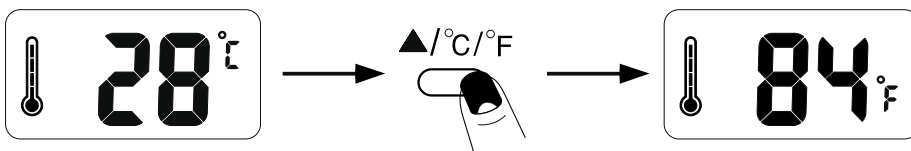

6 °C/°F

AA-125535-2

Design and Quality
IKEA of Sweden