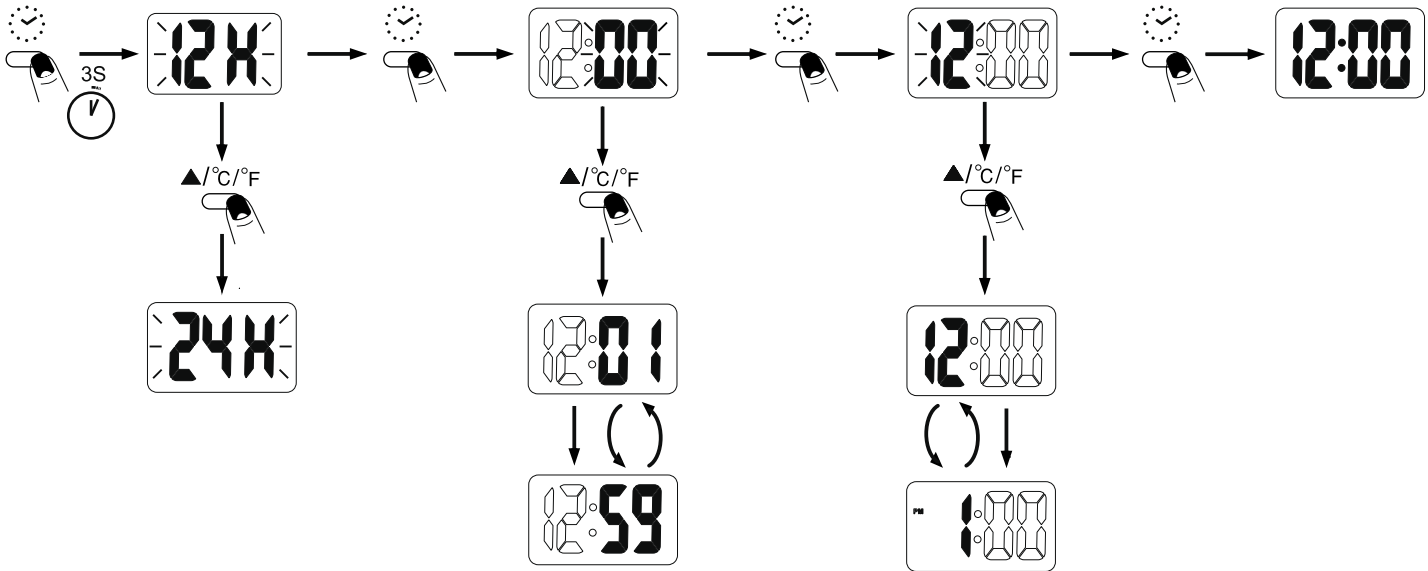

FILMIS/TJENIS

1

2

3 /

4

SNOOZE/LIGHT 

5 **z^z**

SNOOZE/LIGHT 

6 °C/°F

AA-125535-2

Design and Quality
IKEA of Sweden