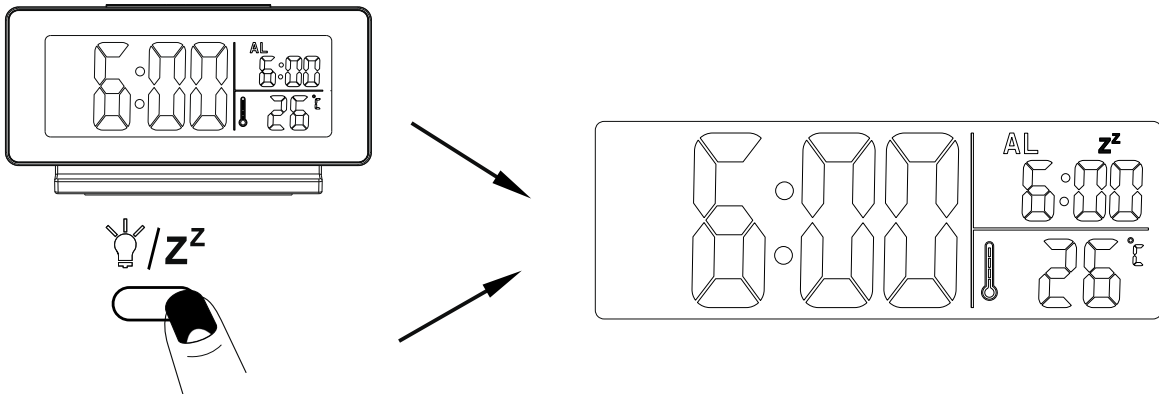

SNOOZE/LIGHT 

6 °C/°F

AA-125535-1

Design and Quality
IKEA of Sweden