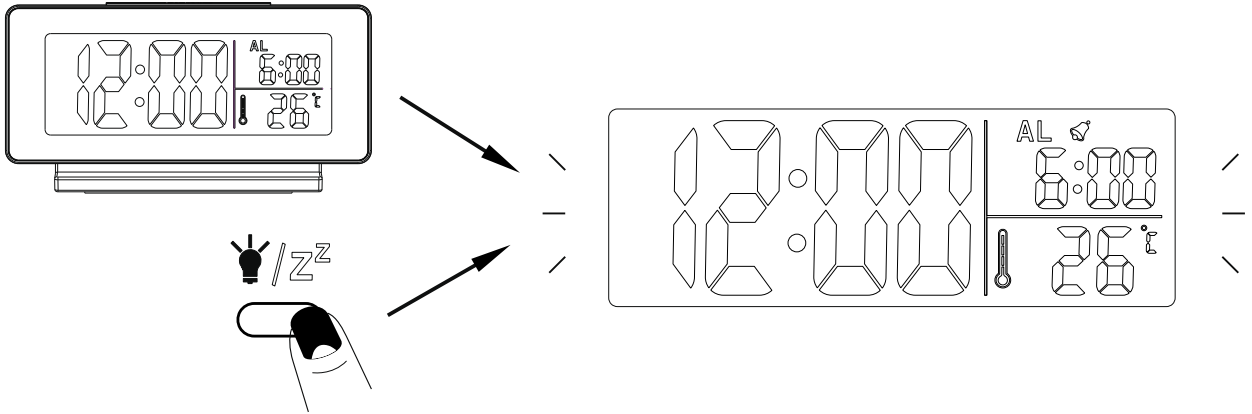

4

SNOOZE/LIGHT