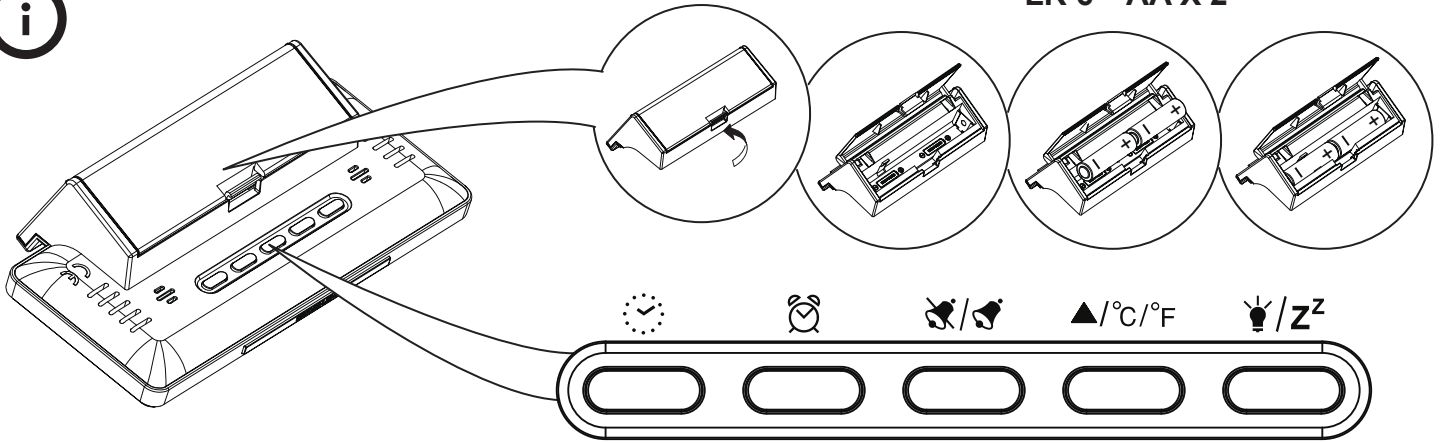

TJENIS

“ LR 6 ” AA X 2