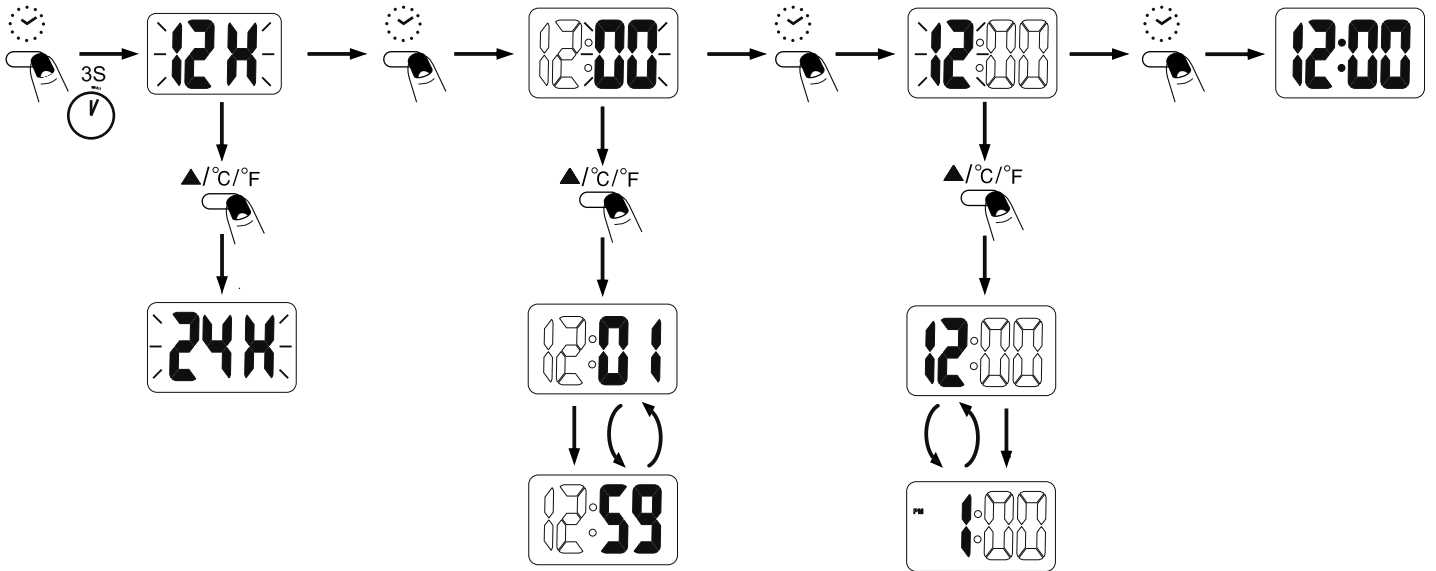

TJENIS

“ LR 6 ” AA X 2

1

2

3

4

SNOOZE/LIGHT 

5 **z^z**

SNOOZE/LIGHT 

6 °C/°F

AA-125535-1

Design and Quality
IKEA of Sweden