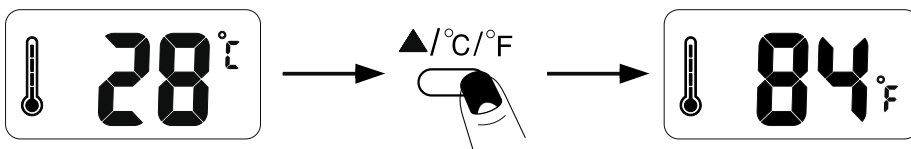

SNOOZE/LIGHT 

6 °C/°F

AA-125535-1

Design and Quality
IKEA of Sweden