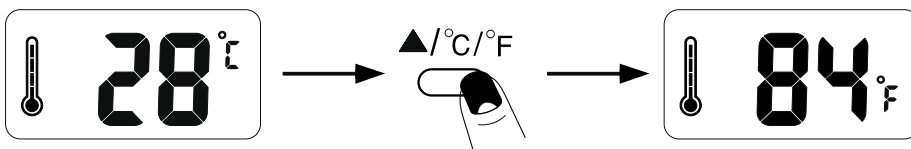

6 °C/°F

AA-125535-2

Design and Quality
IKEA of Sweden