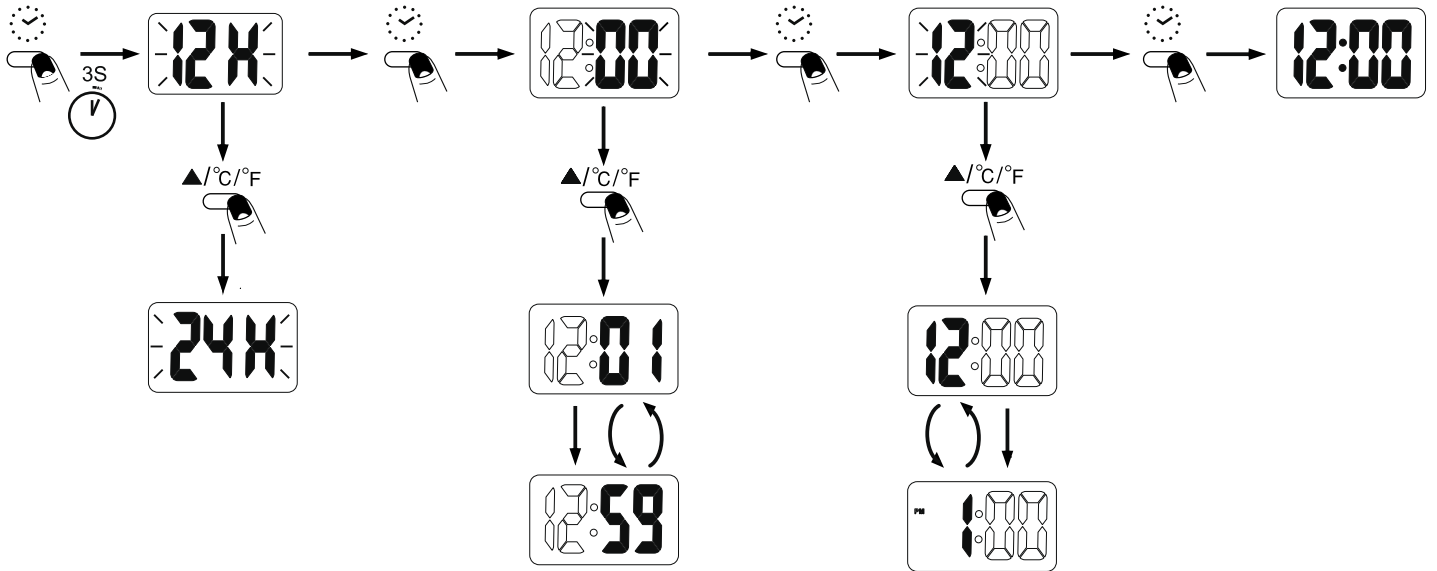

FILMIS/TJENIS

1

2

3 /

4

SNOOZE/LIGHT 

5 **z^z**

SNOOZE/LIGHT 

6 °C/°F

AA-125535-2

Design and Quality
IKEA of Sweden