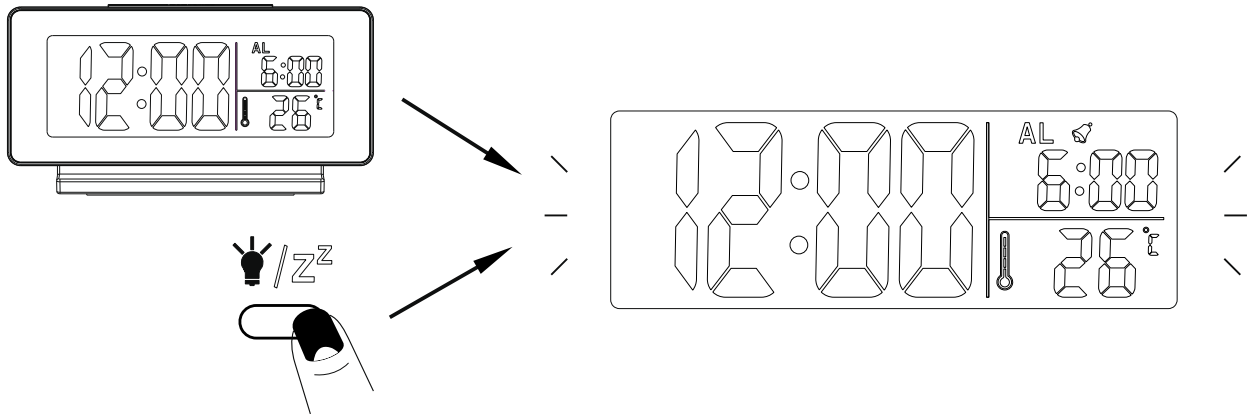

3 /

4

SNOOZE/LIGHT 

5 **z^z**

SNOOZE/LIGHT 

6 °C/°F

AA-125535-2

Design and Quality
IKEA of Sweden