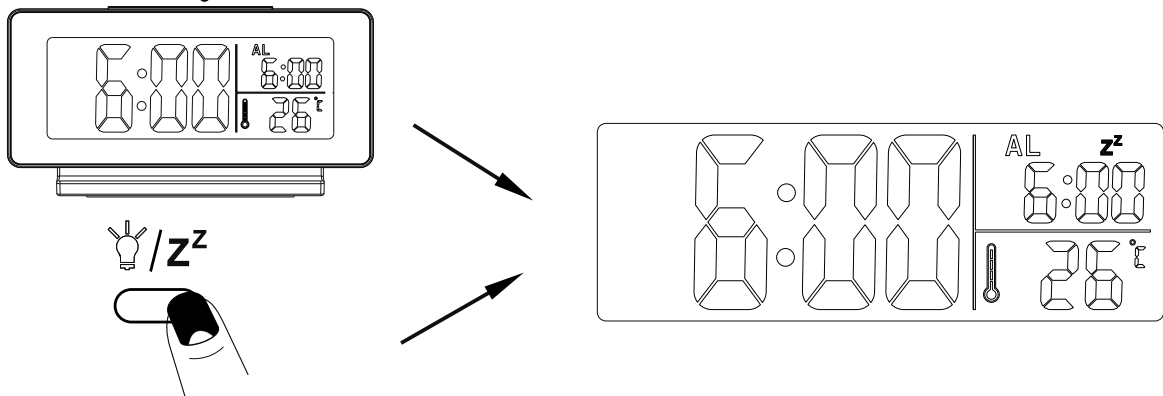

3 /

4

SNOOZE/LIGHT 

5 **z^z**

SNOOZE/LIGHT 

6 °C/°F

AA-125535-2

Design and Quality
IKEA of Sweden