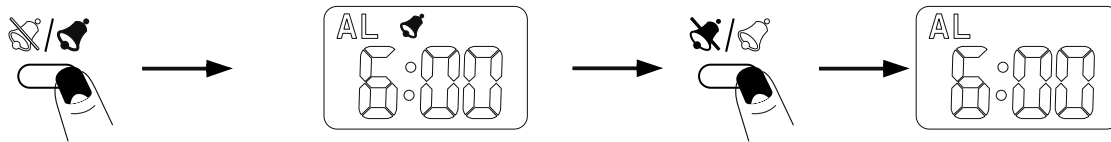

3 /

4

SNOOZE/LIGHT 

5 **z^z**

SNOOZE/LIGHT 

6 °C/°F

AA-125535-2

Design and Quality
IKEA of Sweden