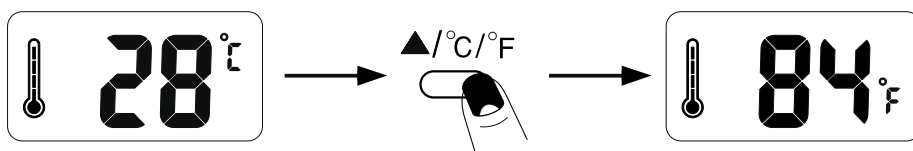

3 /

4

SNOOZE/LIGHT 

5 **z^z**

SNOOZE/LIGHT 

6 °C/°F

AA-125535-2

Design and Quality
IKEA of Sweden