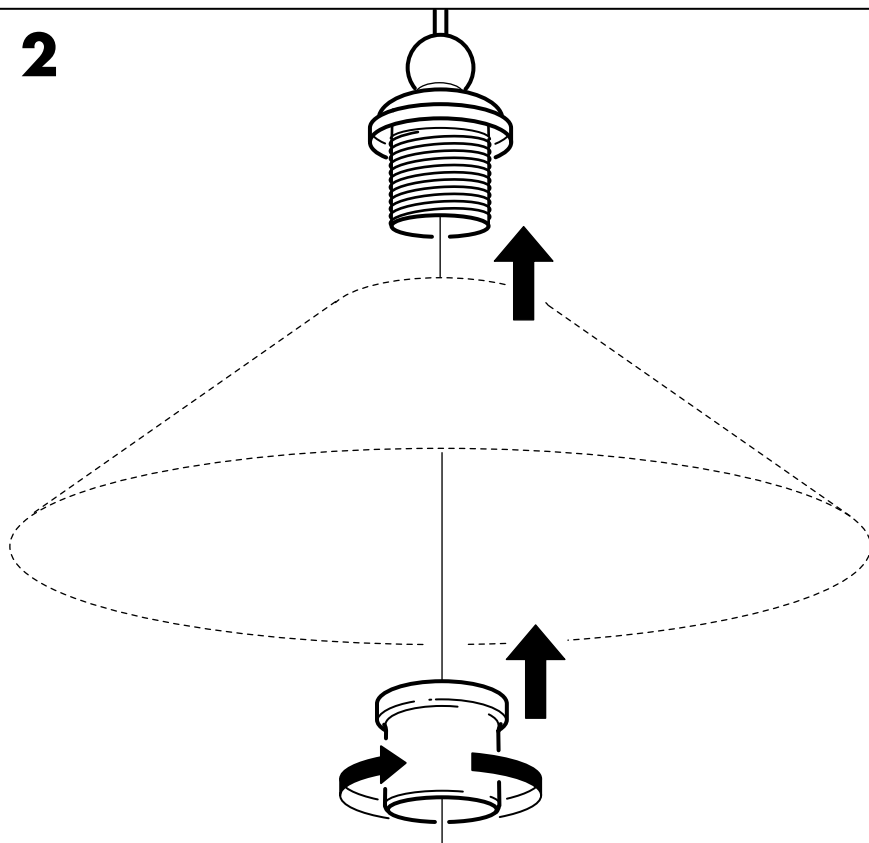

2

ENGLISH

Max 1.8 kg/4 lb

FRANÇAIS

Max 1,8 kg/4 lb

ESPAÑOL

Máx. 1,8 kg/4 lb.