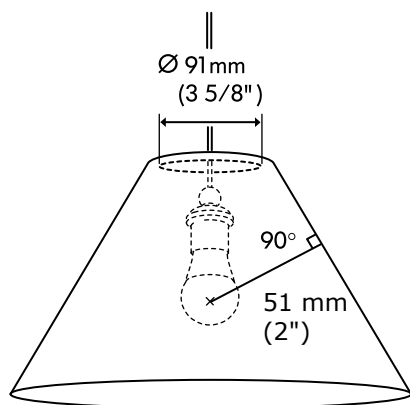

Use only an open top open bottom lamp shade. For your safety, the dimensions of the shade must be in accordance with the minimum dimensions listed below. Use maximum 22 watt bulb.

USE SHADES ONLY IN THE VERTICAL POSITION. ANY DEVIATION FROM THESE INSTRUCTIONS MAY CONSTITUTE A FIRE HAZARD.