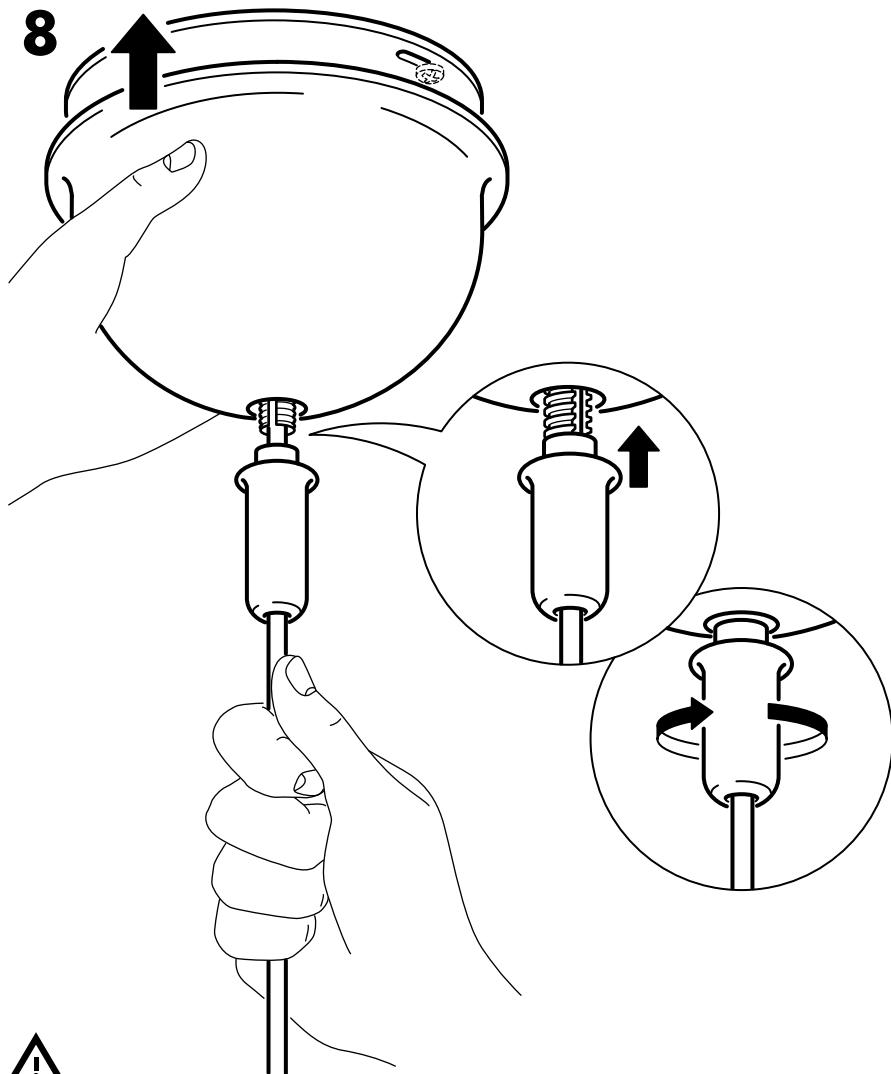

8

ENGLISH
CAUTION!
Do not overtighten.

FRANÇAIS
ATTENTION!
Ne pas trop serrer.

ESPAÑOL
¡PRECAUCIÓN!
No apretar en exceso.