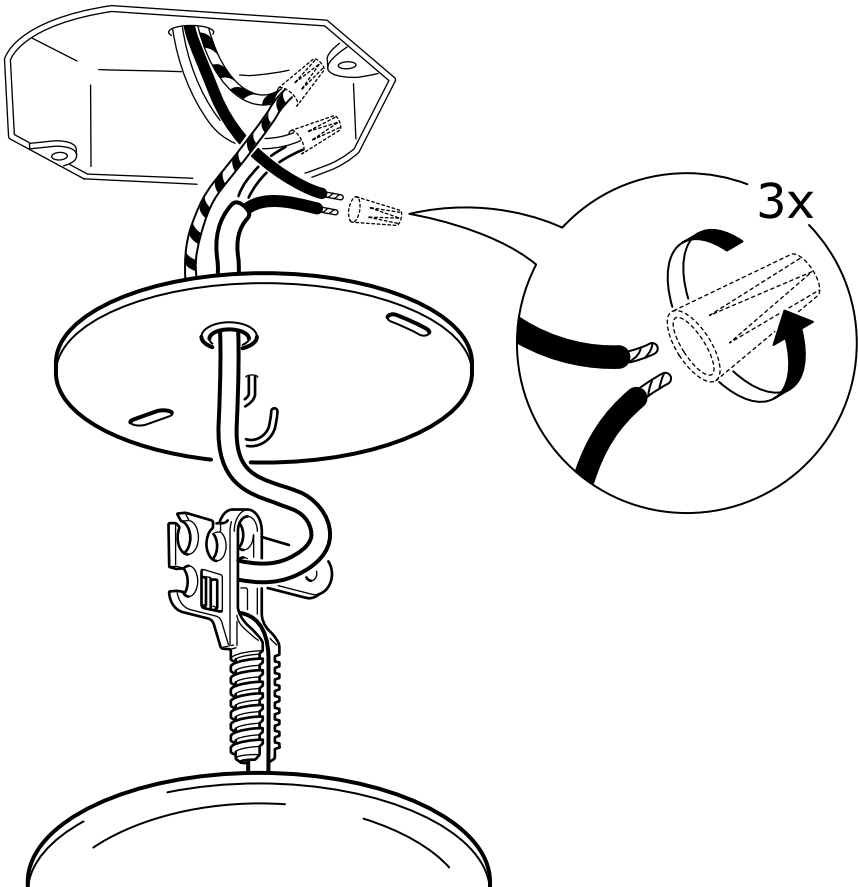

5

ENGLISH

Live

FRANÇAIS

Phase

ESPAÑOL

Con corriente

ENGLISH

Neutral

FRANÇAIS

Neutre

ESPAÑOL

Neutro

ENGLISH

Earth/
Ground

FRANÇAIS

Terre

ESPAÑOL

Tierra