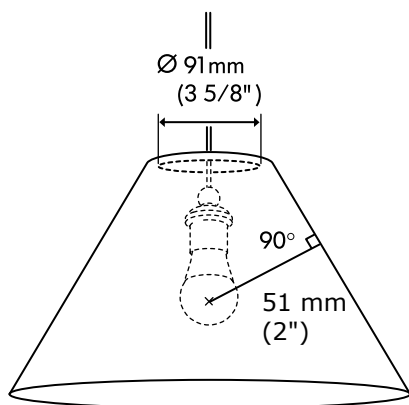

Use only an open top open bottom lamp shade. For your safety, the dimensions of the shade must be in accordance with the minimum dimensions listed below. Use maximum 22 watt bulb.

USE SHADES ONLY IN THE VERTICAL POSITION. ANY DEVIATION FROM THESE INSTRUCTIONS MAY CONSTITUTE A FIRE HAZARD.