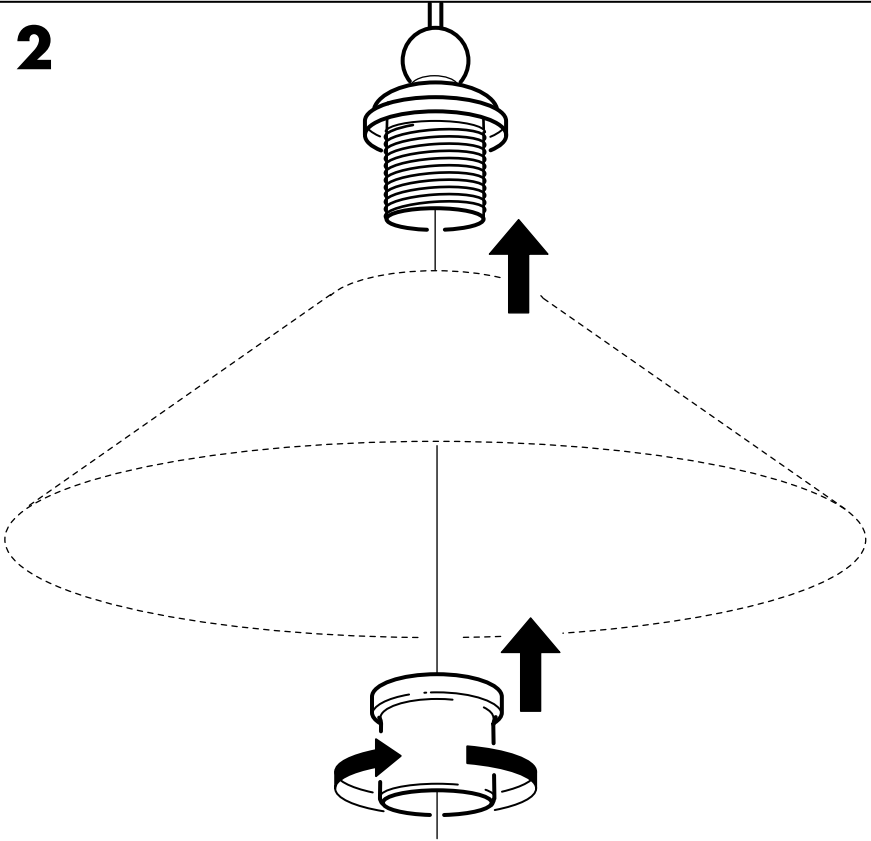

2

ENGLISH

Max 1.8 kg/4 lb

FRANÇAIS

Max 1,8 kg/4 lb

ESPAÑOL

Máx. 1,8 kg/4 lb.