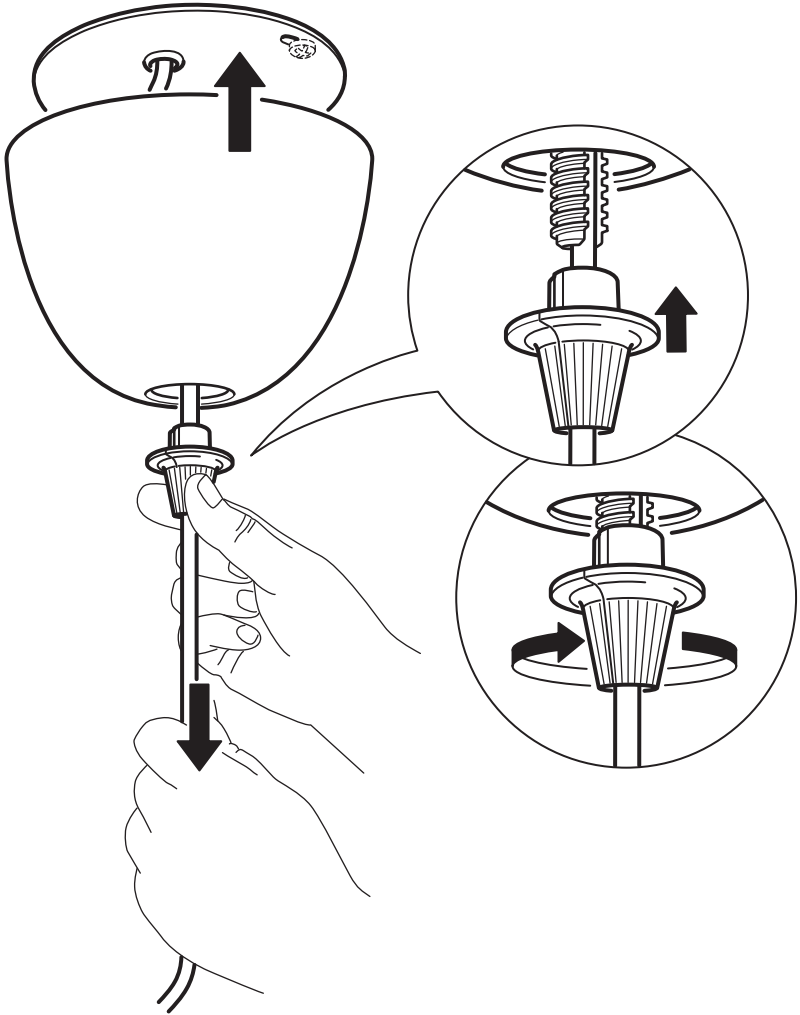

10

English
CAUTION!
Do not overtighten.

Français
ATTENTION !
Ne pas trop serrer.

Español
¡PRECAUCIÓN!
No apretar en exceso.