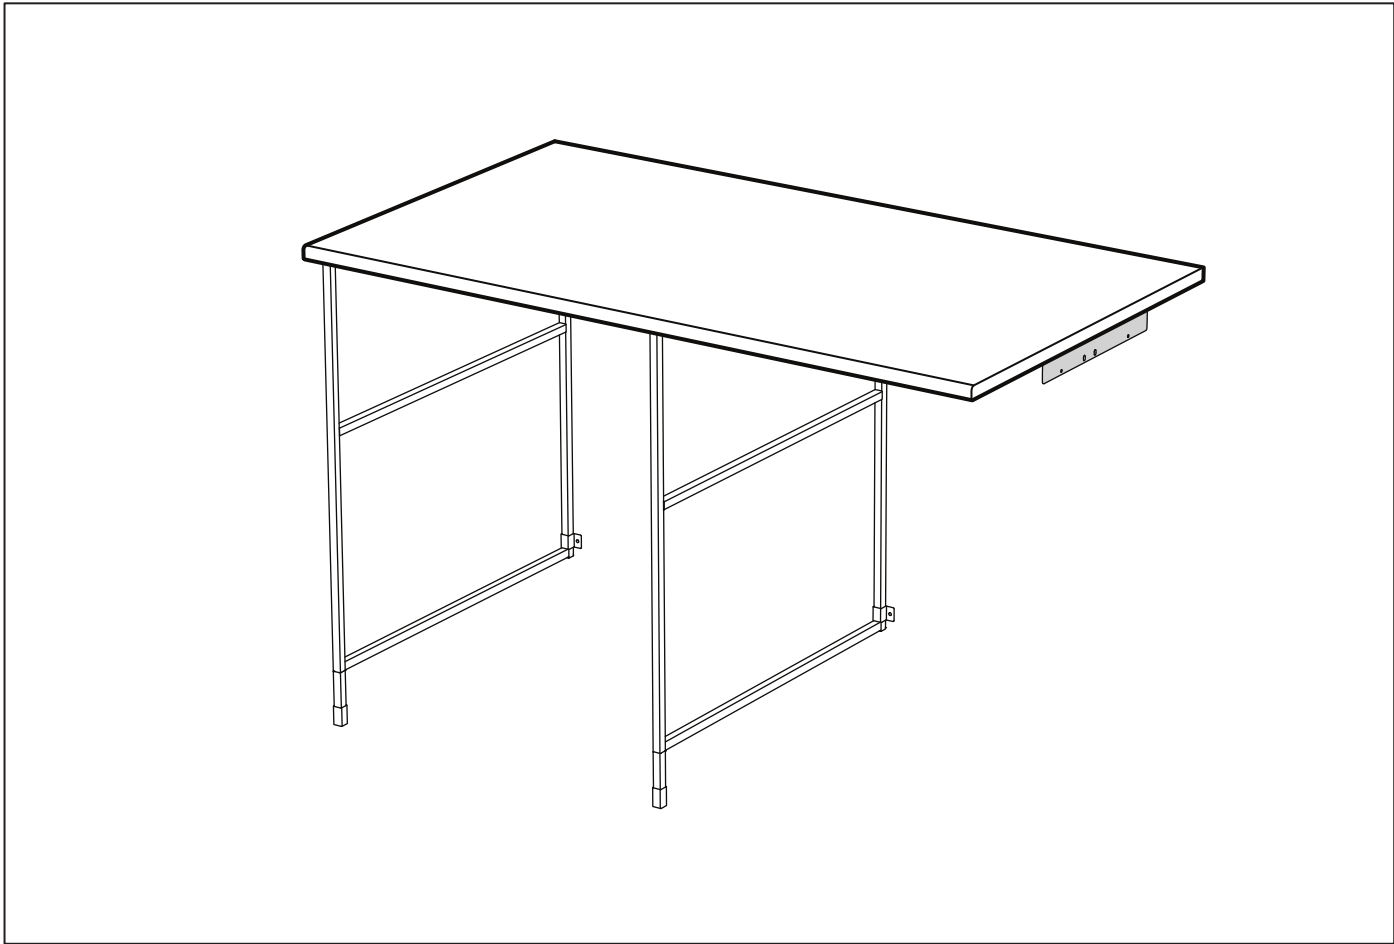

# HEMTRÄSK

Design and Quality  
IKEA of Sweden

Max 31 1/2 "  
( 800 mm )

Max 10 "  
( 250 mm )

1

4

**English**  
NOTE! Silicone is not included.

**Français**  
ATTENTION ! Silicone non incluse.