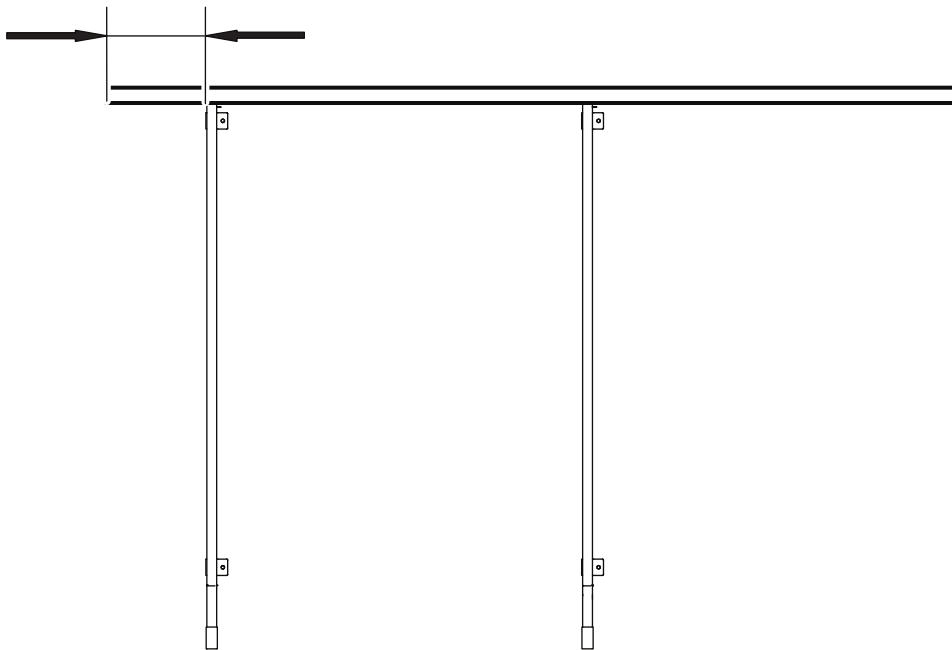

# HEMTRÄSK

Design and Quality  
IKEA of Sweden

Max 31 1/2 "  
( 800 mm )

Max 10 "  
( 250 mm )

1

4

**English**  
NOTE! Silicone is not included.

**Français**  
ATTENTION ! Silicone non incluse.