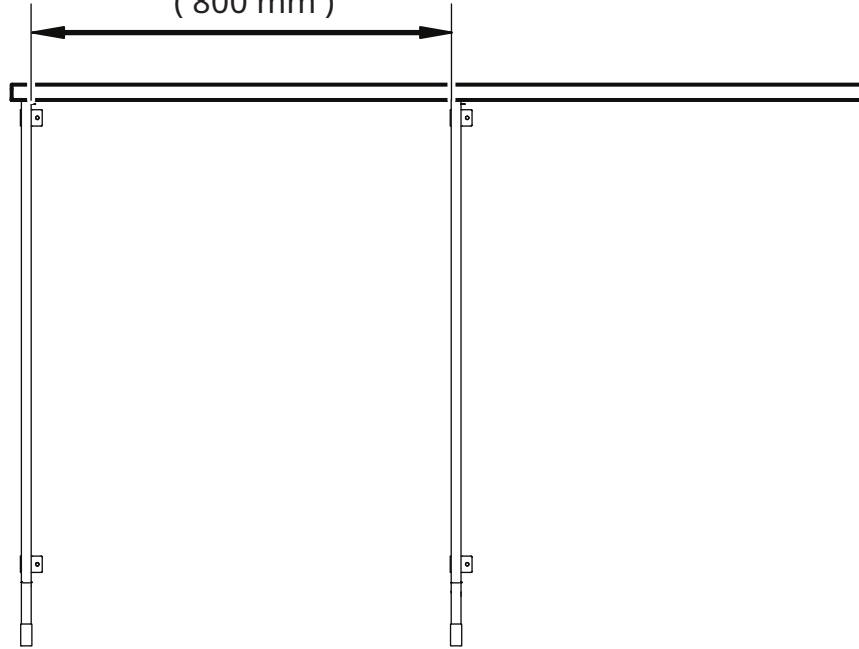

# HEMTRÄSK

Design and Quality  
IKEA of Sweden

Max 31 1/2 "  
( 800 mm )

Max 10 "  
( 250 mm )

1

4

**English**  
NOTE! Silicone is not included.

**Français**  
ATTENTION ! Silicone non incluse.