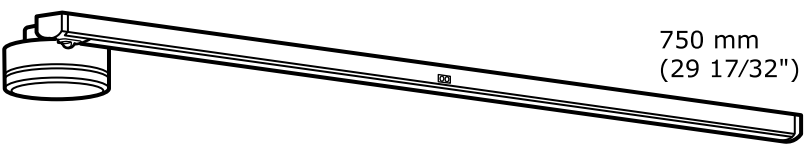

# STÖTTA

Design and Quality  
IKEA of Sweden

350 mm  
(13 25/32")

 3x

550 mm  
(21 21/32")

750 mm  
(29 17/32")

 5x

**2**