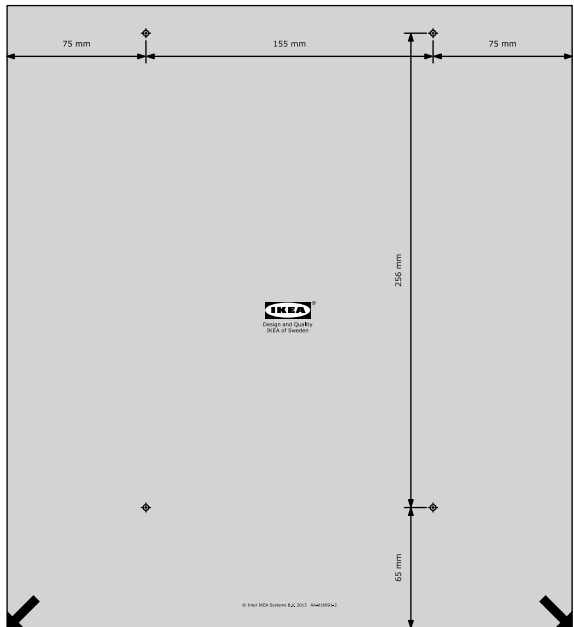

UTRUSTA

Design and Quality
IKEA of Sweden

10x

8x

2x

AA-916091

1

2

3

4

5

6

7

8

10