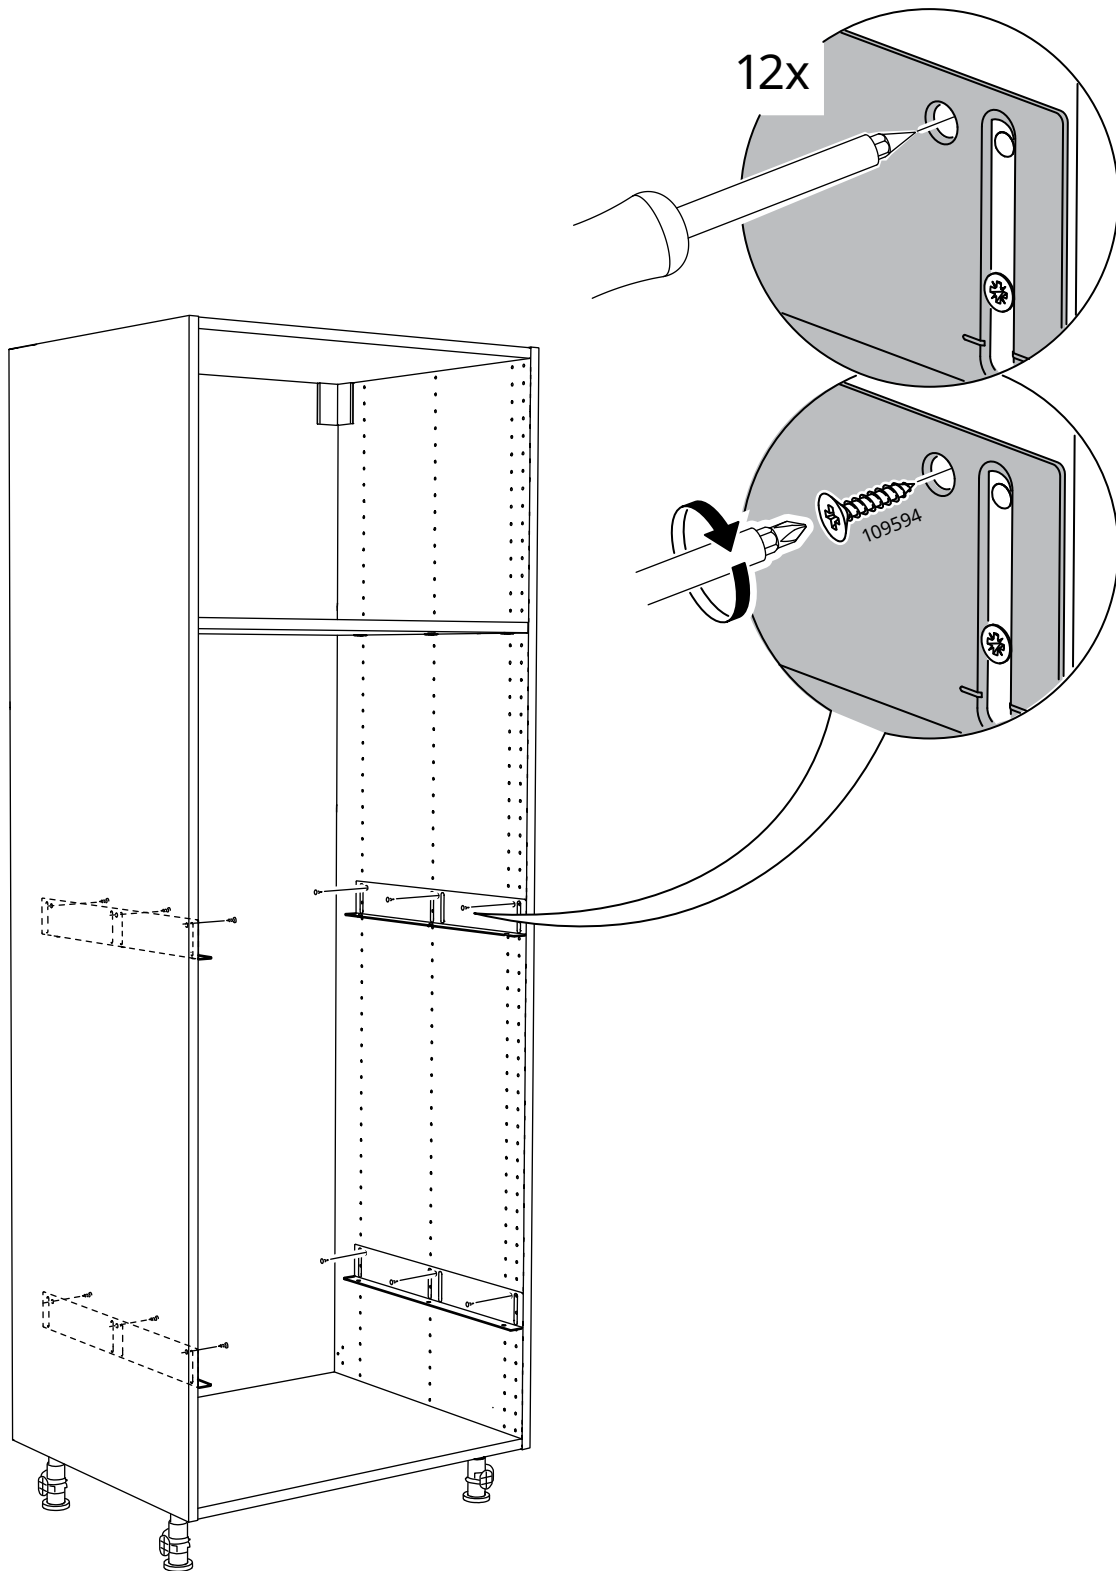

UTRUSTA

Design and Quality
IKEA of Sweden

1

Z	34	38	42
Y	09	13	17

2

			
A	10 3/16" (259 mm)	15 3/16" (386 mm)	20 3/16" (513 mm)
B	40 15/16" (1039 mm)	45 15/16" (1166mm)	50 15/16" (1293mm)

3

4

1

2

3

4