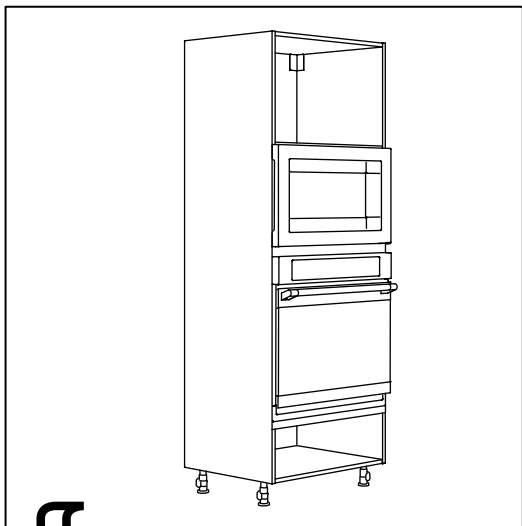

UTRUSTA

Design and Quality
IKEA of Sweden

1

Z	34	38	42
Y	09	13	17

2

			
A	10 3/16" (259 mm)	15 3/16" (386 mm)	20 3/16" (513 mm)
B	40 15/16" (1039 mm)	45 15/16" (1166mm)	50 15/16" (1293mm)

3

4