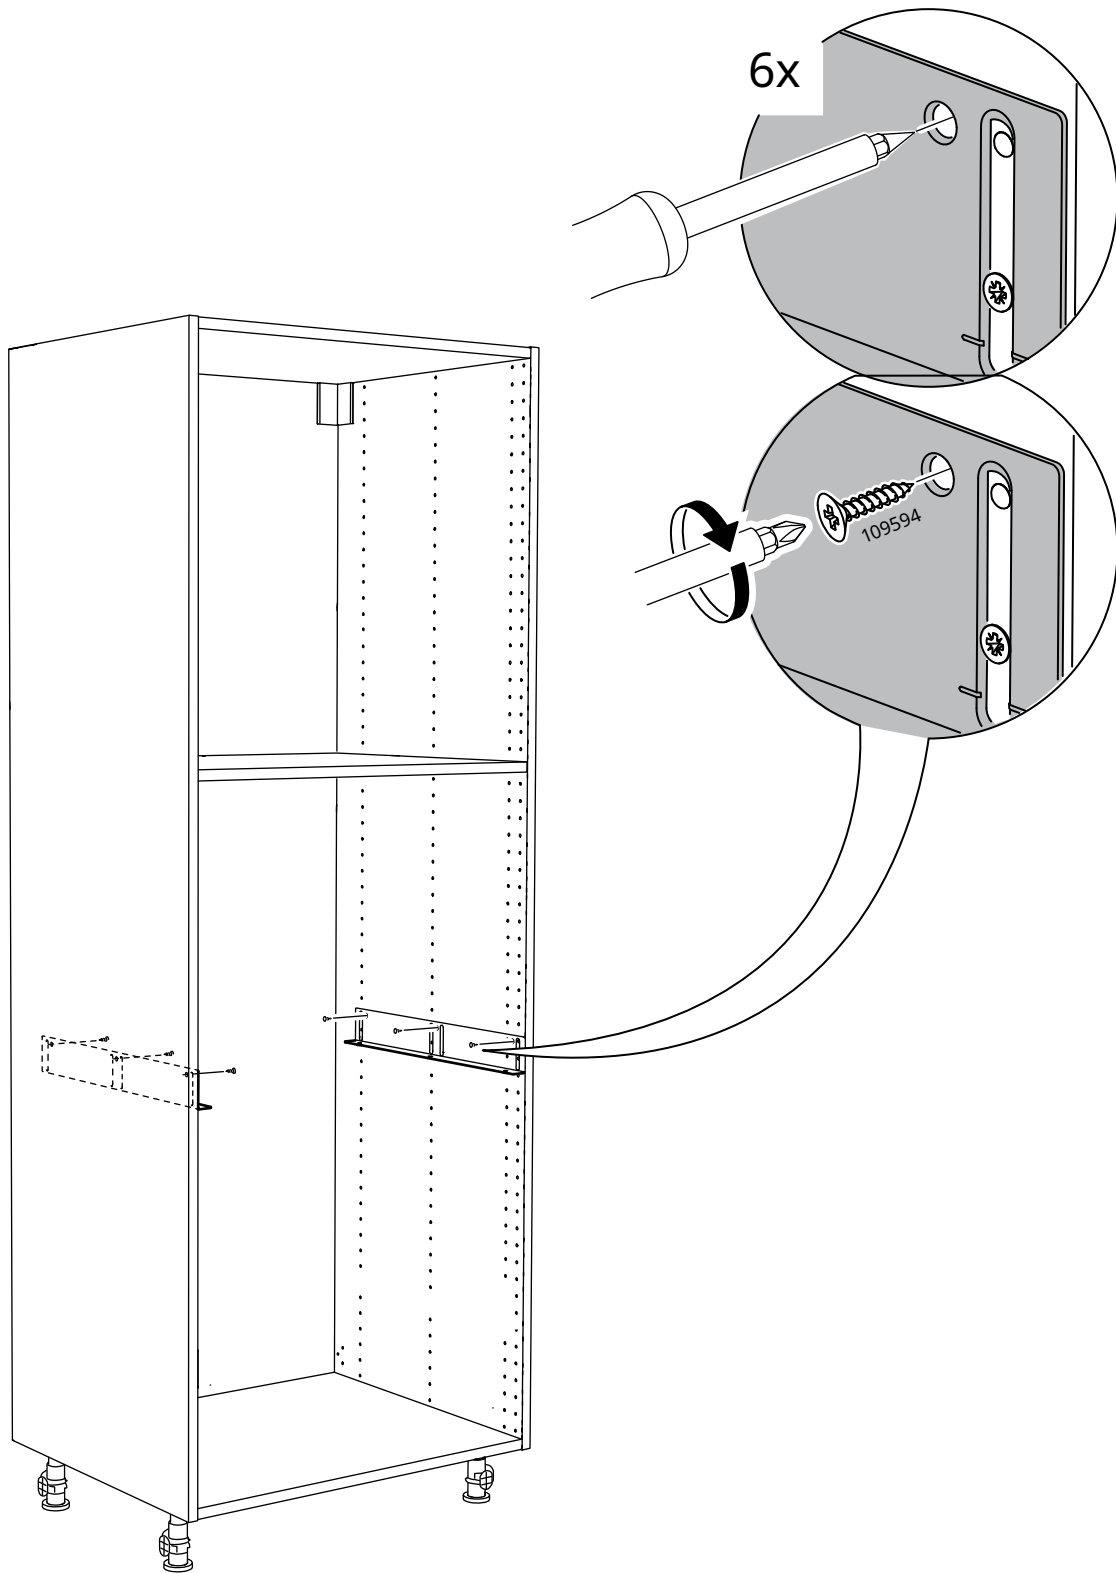

UTRUSTA

Design and Quality
IKEA of Sweden

1

Z	34	38	42
Y	09	13	17

2

			
A	10 3/16" (259 mm)	15 3/16" (386 mm)	20 3/16" (513 mm)
B	40 15/16" (1039 mm)	45 15/16" (1166mm)	50 15/16" (1293mm)

3

4

1

2

3

4