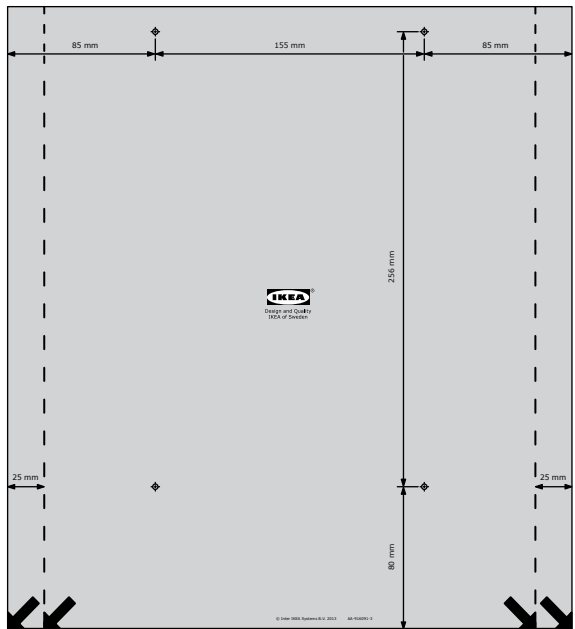

UTRUSTA

Design and Quality
IKEA of Sweden

10x

8x

2x

AA-916091

1

2

↕
3

3

AA-916091

4

5

6

7

8